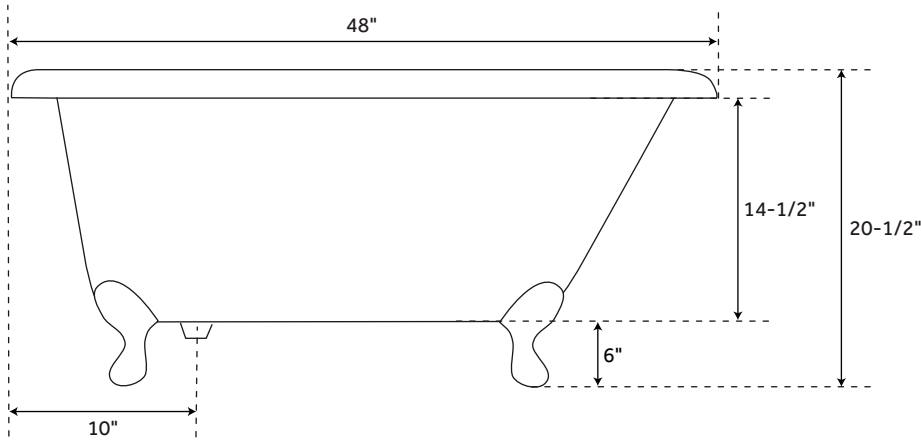

# 48" CAMBRIA

## CAST IRON ROLL-TOP CLAWFOOT TUB

SKU: 901289

### FEATURES

Design: Traditional  
Product Finish: White  
Features: Custom Painting Available  
Overflow Hole: Yes  
Shape: Specialty  
Material: Cast Iron  
Length: 48"  
Width: 30"  
Height: 20-1/2"  
Tub Interior Length: 31-1/2"  
Tub Interior Width: 18"  
Water Depth To Overflow: 12"  
Exterior Treatment: Hand-Smoothed  
Painted White  
Interior Treatment: White Porcelain Enamel  
Feet Type: Ball & Claw  
Feet Material: Cast Iron  
Water Capacity (Gallons): 29  
Built-In Adjusters: Yes  
Tub Weight Uncrated (lbs): 233  
Tub Weight Crated (lbs): 343