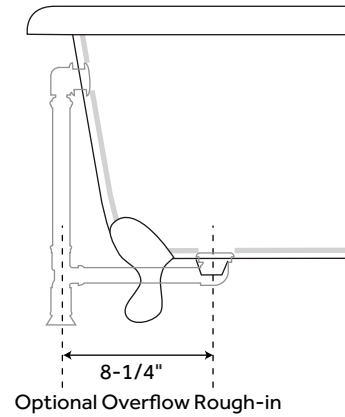

# 48" CAMBRIA

## CAST IRON ROLL-TOP CLAWFOOT TUB

SKU: 901289

### FEATURES

Design: Traditional  
Product Finish: White  
Features: Custom Painting Available  
Overflow Hole: Yes  
Shape: Specialty  
Material: Cast Iron  
Length: 48"  
Width: 30"  
Height: 20-1/2"  
Tub Interior Length: 31-1/2"  
Tub Interior Width: 18"  
Water Depth To Overflow: 12"  
Exterior Treatment: Hand-Smoothed  
Painted White  
Interior Treatment: White Porcelain Enamel  
Feet Type: Ball & Claw  
Feet Material: Cast Iron  
Water Capacity (Gallons): 29  
Built-In Adjusters: Yes  
Tub Weight Uncrated (lbs): 233  
Tub Weight Crated (lbs): 343