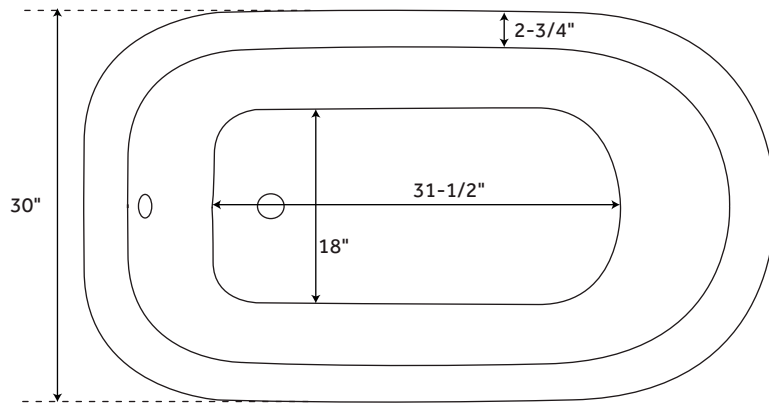

# 48" CAMBRIA

## CAST IRON ROLL-TOP CLAWFOOT TUB

SKU: 901289

### FEATURES

Design: Traditional  
Product Finish: White  
Features: Custom Painting Available  
Overflow Hole: Yes  
Shape: Specialty  
Material: Cast Iron  
Length: 48"  
Width: 30"  
Height: 20-1/2"  
Tub Interior Length: 31-1/2"  
Tub Interior Width: 18"  
Water Depth To Overflow: 12"  
Exterior Treatment: Hand-Smoothed  
Painted White  
Interior Treatment: White Porcelain Enamel  
Feet Type: Ball & Claw  
Feet Material: Cast Iron  
Water Capacity (Gallons): 29  
Built-In Adjusters: Yes  
Tub Weight Uncrated (lbs): 233  
Tub Weight Crated (lbs): 343