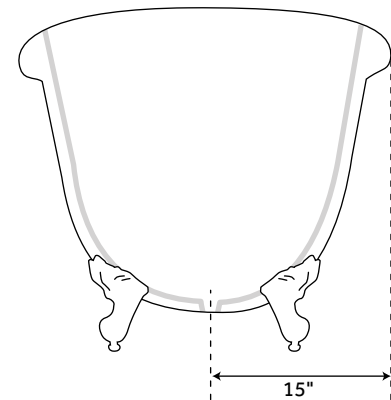

# 48" CAMBRIA

## CAST IRON ROLL-TOP CLAWFOOT TUB

SKU: 901289

### FEATURES

Design: Traditional  
Product Finish: White  
Features: Custom Painting Available  
Overflow Hole: Yes  
Shape: Specialty  
Material: Cast Iron  
Length: 48"  
Width: 30"  
Height: 20-1/2"  
Tub Interior Length: 31-1/2"  
Tub Interior Width: 18"  
Water Depth To Overflow: 12"  
Exterior Treatment: Hand-Smoothed  
Painted White  
Interior Treatment: White Porcelain Enamel  
Feet Type: Ball & Claw  
Feet Material: Cast Iron  
Water Capacity (Gallons): 29  
Built-In Adjusters: Yes  
Tub Weight Uncrated (lbs): 233  
Tub Weight Crated (lbs): 343