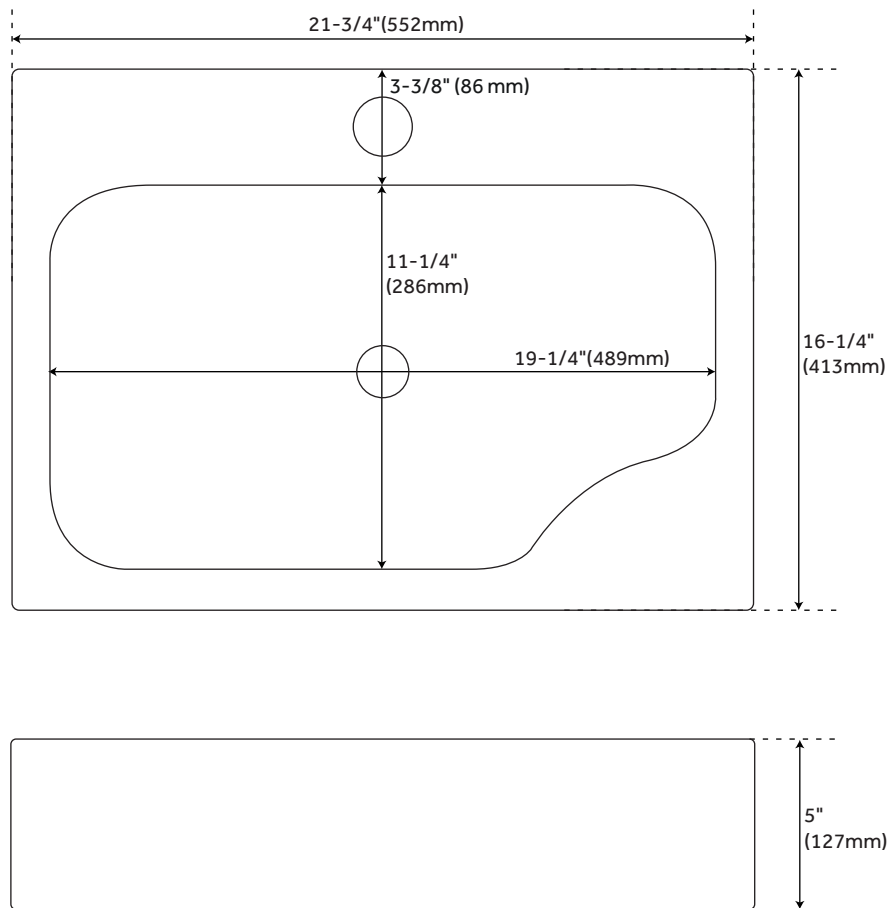

SIGNATURE HARDWARE LIFETIME WARRANTY

See website for warranty information

REVISED 01/05/2021

RECTANGULAR

GRANITE VESSEL SINK WITH CHISELED EXTERIOR AND TOP

SKU: 928949

FEATURES

- Length: 21-3/4"
- Width: 16-1/4"
- Height: 5"
- Basin Length: 19-1/4"
- Basin Width: 11-1/4"
- Basin Depth: 3-3/8"
- Fits Drain Hole Size: 1-1/2"
- Item Weight (LBS.): 97
- Offset Rim Measures 1-1/4" on Front and Sides and 3-3/8" on Rear.

PRODUCT IMAGE

All dimensions and specifications are nominal and may vary. Use actual products for accuracy in critical situations.

PAGE 2

OPTIONAL DRAIN

POP-UP BATHROOM DRAIN - 1-1/2"
WITHOUT OVERFLOW

FEATURES

- Fits Drain Hole: 1-1/2"
- Fits Standard Sinks with 1-1/2" Drain Holes.
- 1-1/4" Tailpiece

PRODUCT IMAGE