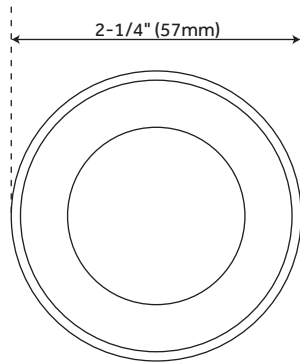

SIGNATURE HARDWARE LIFETIME WARRANTY

See website for warranty information

REVISED 01/05/2021

RECTANGULAR

GRANITE VESSEL SINK WITH CHISELED EXTERIOR AND TOP

SKU: 928949

FEATURES

- Length: 21-3/4"
- Width: 16-1/4"
- Height: 5"
- Basin Length: 19-1/4"
- Basin Width: 11-1/4"
- Basin Depth: 3-3/8"
- Fits Drain Hole Size: 1-1/2"
- Item Weight (LBS.): 97
- Offset Rim Measures 1-1/4" on Front and Sides and 3-3/8" on Rear.

PRODUCT IMAGE

All dimensions and specifications are nominal and may vary. Use actual products for accuracy in critical situations.

PAGE 2

OPTIONAL DRAIN

POP-UP BATHROOM DRAIN - 1-1/2"
WITHOUT OVERFLOW

FEATURES

- Fits Drain Hole: 1-1/2"
- Fits Standard Sinks with 1-1/2" Drain Holes.
- 1-1/4" Tailpiece

PRODUCT IMAGE