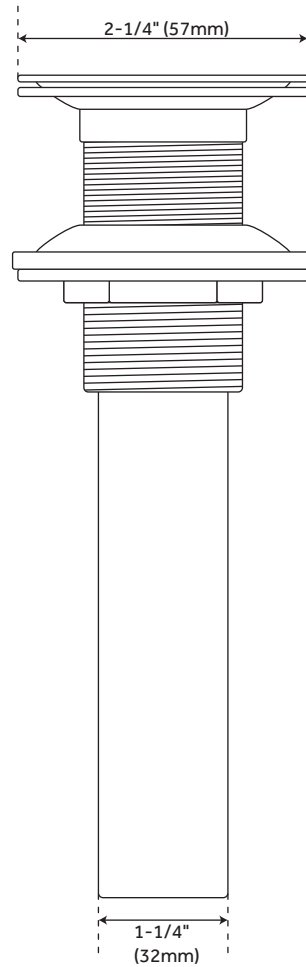

RECTANGULAR

GRANITE VESSEL SINK WITH CHISELED EXTERIOR AND TOP

SKU: 928949

CONTENTS

VESSEL SINK	PAGE 2
OPTIONAL DRAIN	PAGE 3

FEATURES

Shape: Rectangle
Sink Material: Granite
Number of Basins: 1
Sink Installation: Vessel
Product Color: Gray
Faucet Centers: Single-Hole Centered
Overflow Hole: No
Exterior Treatment: Chiseled
Interior Treatment: Smooth
Faucet Included: No
Drain Included: Optional
Drain Features:
Material: Brass
Overflow Hole: No
Completely Finished with Plated Parts.

SIGNATURE HARDWARE LIFETIME WARRANTY

See website for warranty information

REVISED 01/05/2021

RECTANGULAR

GRANITE VESSEL SINK WITH CHISELED EXTERIOR AND TOP

SKU: 928949

FEATURES

- Length: 21-3/4"
- Width: 16-1/4"
- Height: 5"
- Basin Length: 19-1/4"
- Basin Width: 11-1/4"
- Basin Depth: 3-3/8"
- Fits Drain Hole Size: 1-1/2"
- Item Weight (LBS.): 97
- Offset Rim Measures 1-1/4" on Front and Sides and 3-3/8" on Rear.

PRODUCT IMAGE

All dimensions and specifications are nominal and may vary. Use actual products for accuracy in critical situations.

PAGE 2

OPTIONAL DRAIN

POP-UP BATHROOM DRAIN - 1-1/2"
WITHOUT OVERFLOW

FEATURES

- Fits Drain Hole: 1-1/2"
- Fits Standard Sinks with 1-1/2" Drain Holes.
- 1-1/4" Tailpiece

PRODUCT IMAGE