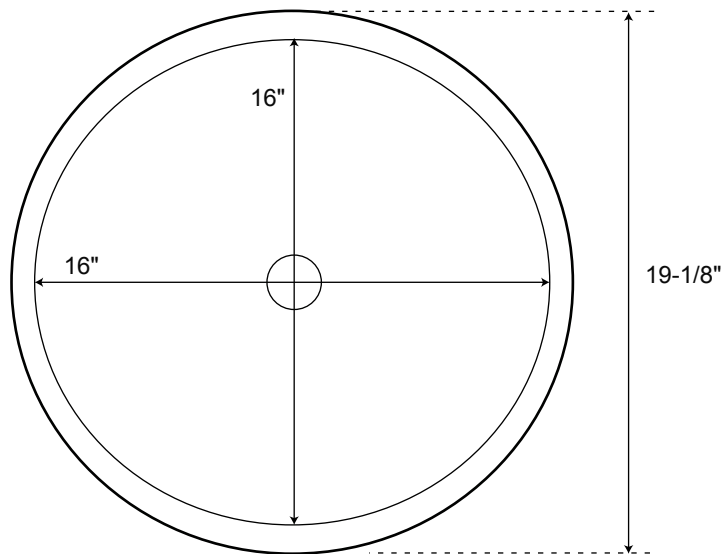

SPECIFICATIONS

Overall Dimensions	19-1/8" Diameter x 4-1/2" H
Interior Dimensions	16" Diameter
Water Depth	N/A
Drain Hole	1-1/2"
Faucet Deck	N/A
Rim	N/A

Lyra
Emperador Marble
Vessel Sink

All measurements are approximate.

Top

Front