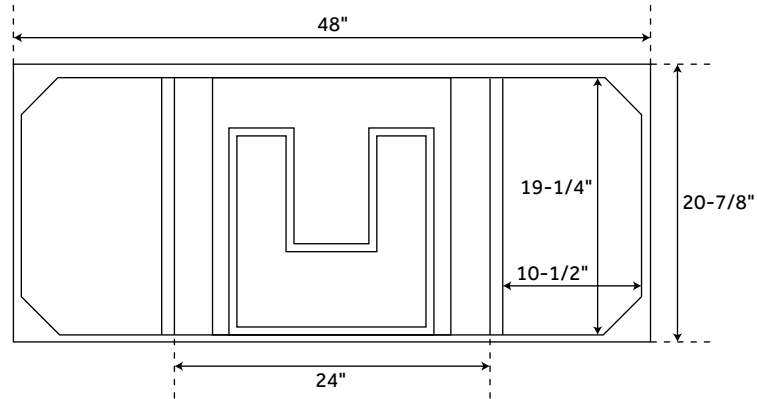

48" LIVIA

VANITY

SKU: 428460

FEATURES

Material: Wood
Installation Type: Freestanding
Number of Basins: 1
Number of Doors: 2
Number of Drawers: 2
Features: Matching Mirror
Width: 49"
Depth: 20-7/8"
Height: 34-1/8"
Assembly Required: No
Built-In Adjusters: Yes
Hardware Finish: Brushed Nickel
Faucet Included: No
Vanity Top Included: Optional
Vanity Top Depth: 22"
Vanity Top Width: 49"
Mirror Included: Optional