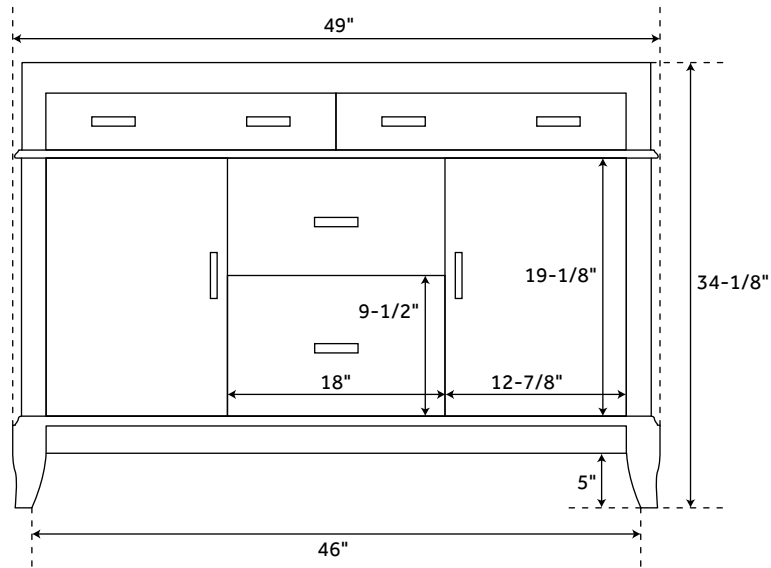

48" LIVIA

VANITY

SKU: 428460

FEATURES

Material: Wood
Installation Type: Freestanding
Number of Basins: 1
Number of Doors: 2
Number of Drawers: 2
Features: Matching Mirror
Width: 49"
Depth: 20-7/8"
Height: 34-1/8"
Assembly Required: No
Built-In Adjusters: Yes
Hardware Finish: Brushed Nickel
Faucet Included: No
Vanity Top Included: Optional
Vanity Top Depth: 22"
Vanity Top Width: 49"
Mirror Included: Optional