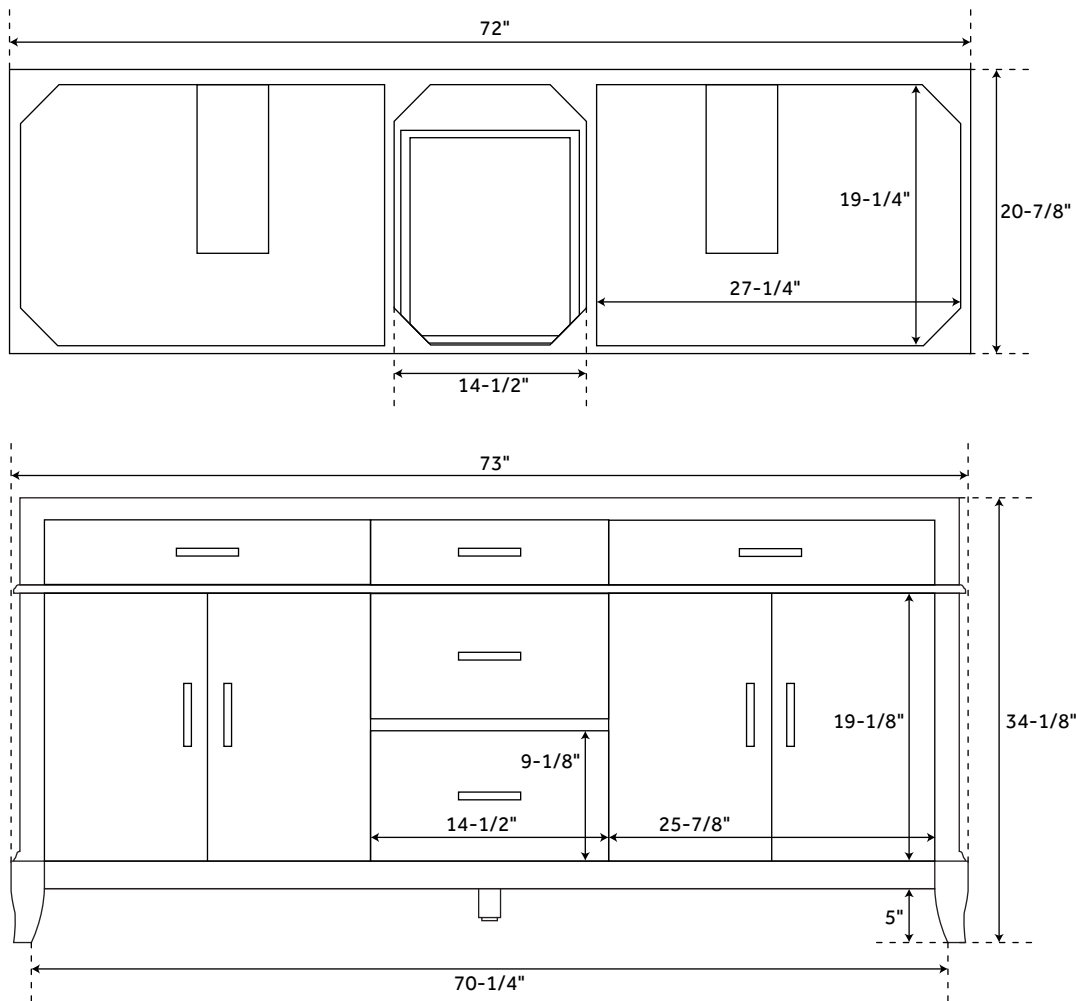

# 72" LIVIA

## DOUBLE VANITY

SKU: 428461, 428462

### FEATURES

Material: Wood  
Installation Type: Freestanding  
Number of Basins: 2  
Number of Doors: 4  
Number of Drawers: 3  
Features: Matching Mirror  
Width: 73"  
Depth: 20-7/8"  
Height: 34-1/8"  
Assembly Required: No  
Built-In Adjusters: Yes  
Hardware Finish: Brushed Nickel  
Faucet Included: No  
Vanity Top Included: Optional  
Vanity Top Depth: 22"  
Vanity Top Width: 73"  
Mirror Included: Optional