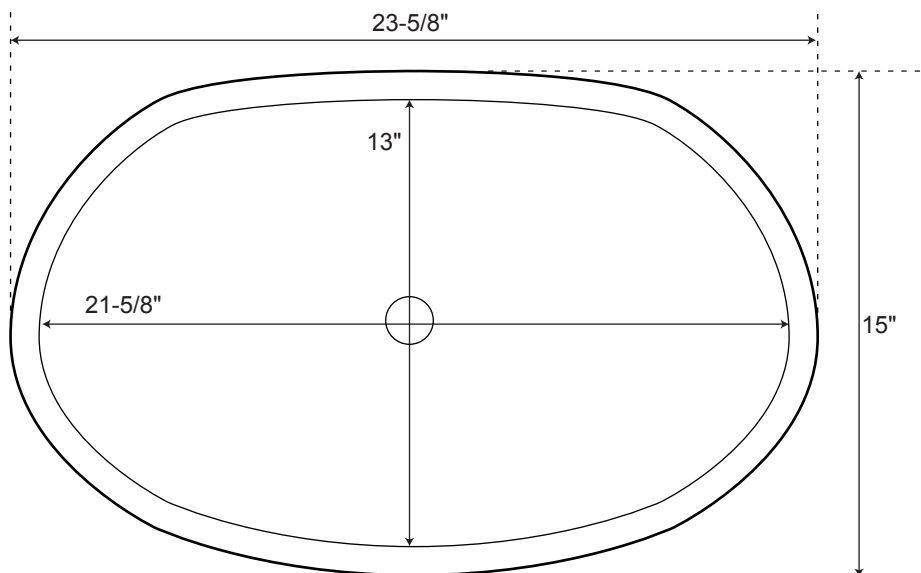

SPECIFICATIONS

Overall Dimensions	23-5/8" L x 15" W (front to back) x 5-7/8" H
Interior Dimensions	21-5/8" L x 13" W (front to back)
Water Depth	4-1/4"
Drain Hole	1-1/2" Diameter
Faucet Deck	N/A
Faucet Configurations	None

Thera
Blue Limestone
Vessel Sink

All measurements are approximate.

Top

Front