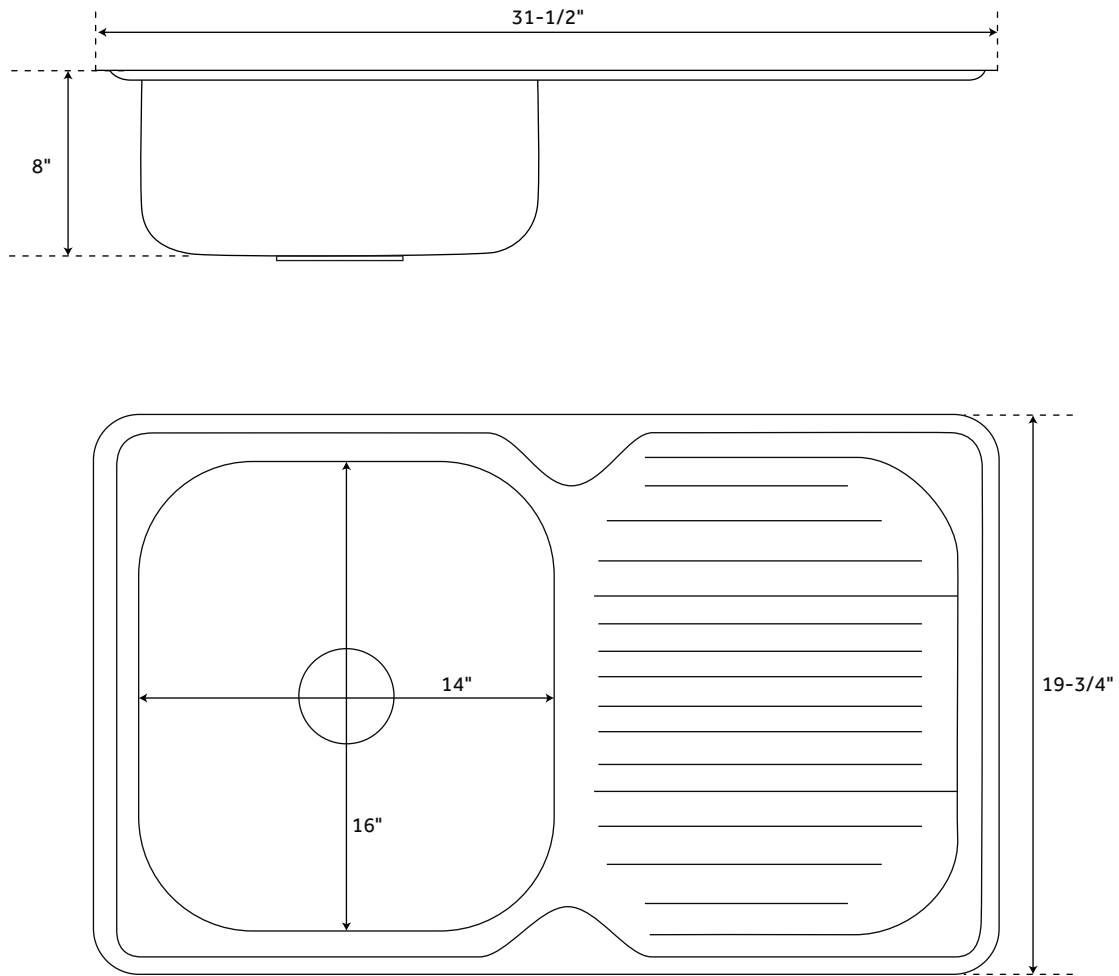

# 32" INFINITE

## RECTANGULAR DROP-IN STAINLESS STEEL PREP SINK WITH DRAINBOARD

SKU: 918639

### FEATURES

Material: Stainless Steel  
Basin Split: Single  
Sink Installation: Drop-In  
Number of Basins: 1  
Product Color: Stainless Steel  
Length: 31-1/2"  
Width: 19-3/4"  
Height: 8"  
Basin Length: 14"  
Basin Width: 16"  
Water Depth to Rim: 8"  
Rim Thickness: 1-1/4"  
Metal Gauge/Thickness: 20 Gauge  
Faucet Included: No  
Faucet Holes: No Faucet Hole  
Drain Included: Optional  
Drain Size: 3-1/2"  
Reversible Mounting: Yes  
Interior Treatment: Smooth