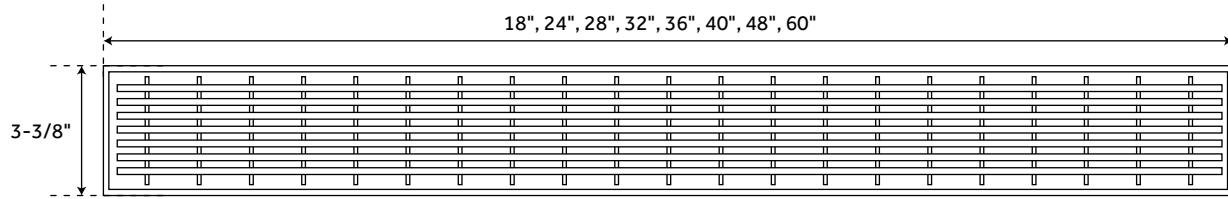

CARMEN

LINEAR SHOWER DRAIN

SKU: 927531

FEATURES

- Material: Stainless Steel
- 18" Measures: 18" L x 3-3/8" W.
- 24" Measures: 24" L x 3-3/8" W.
- 28" Measures: 28" L x 3-3/8" W.
- 32" Measures: 32" L x 3-3/8" W.
- 36" Measures: 36" L x 3-3/8" W.
- 40" Measures: 40" L x 3-3/8" W.
- 48" Measures: 48" L x 3-3/8" W.
- 60" Measures: 60" L x 3-3/8" W.