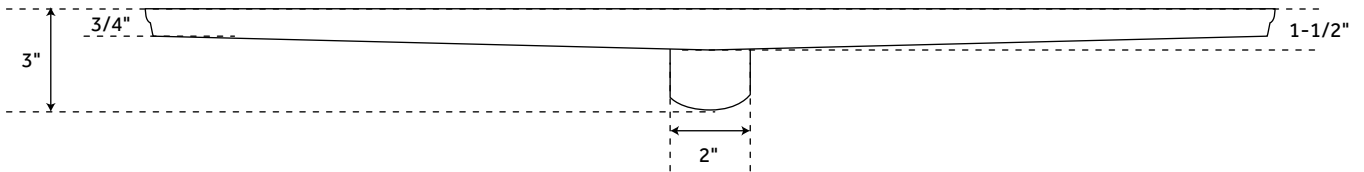

CARMEN

LINEAR SHOWER DRAIN

SKU: 927531

FEATURES

- Material: Stainless Steel
- 18" Measures: 18" L x 3-3/8" W.
- 24" Measures: 24" L x 3-3/8" W.
- 28" Measures: 28" L x 3-3/8" W.
- 32" Measures: 32" L x 3-3/8" W.
- 36" Measures: 36" L x 3-3/8" W.
- 40" Measures: 40" L x 3-3/8" W.
- 48" Measures: 48" L x 3-3/8" W.
- 60" Measures: 60" L x 3-3/8" W.