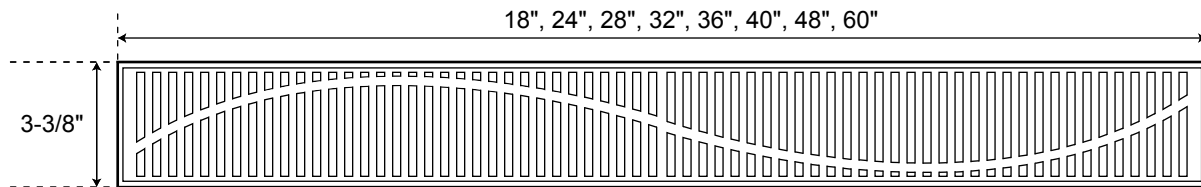

## SPECIFICATIONS

<b>18" Overall Dimensions</b>	18" L x 3-3/8" W (front to back) x 3" H
<b>24" Overall Dimensions</b>	24" L x 3-3/8" W (front to back) x 3" H
<b>28" Overall Dimensions</b>	28" L x 3-3/8" W (front to back) x 3" H
<b>32" Overall Dimensions</b>	32" L x 3-3/8" W (front to back) x 3" H
<b>36" Overall Dimensions</b>	36" L x 3-3/8" W (front to back) x 3" H
<b>40" Overall Dimensions</b>	40" L x 3-3/8" W (front to back) x 3" H
<b>48" Overall Dimensions</b>	48" L x 3-3/8" W (front to back) x 3" H
<b>60" Overall Dimensions</b>	60" L x 3-3/8" W (front to back) x 3" H

*All measurements are approximate.*

## Linear Shower Drain

Top

Side