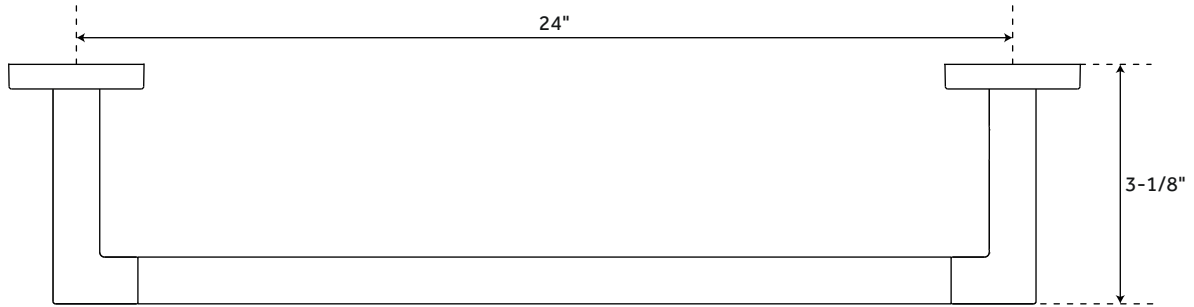

24" HIBISCUS

TOWEL BAR

SKU: 948221

FEATURES

Installation Type: Wall Mount
Length: 26-1/8"
Height: 2-1/8"
Depth: 3-1/8"
Base Plate Length: 2-1/8"
Base Plate Width: 2-1/8"
Assembly Required: Yes
Mounting Hardware Included: Yes
Mounting Hardware Concealed: Yes
Centers: 24"

SIGNATURE HARDWARE LIFETIME WARRANTY

See website for warranty information

All dimensions and specifications are nominal and may vary. Use actual products for accuracy in critical situations.

REVISED 09/23/2019
CODE: SHHI24TBBN/SHHI24TBPC/SHHI24TBMB

30" HIBISCUS

TOWEL BAR

SKU: 948221

FEATURES

Installation Type: Wall Mount
Length: 32-1/8"
Height: 2-1/8"
Depth: 3-1/8"
Base Plate Length: 2-1/8"
Base Plate Width: 2-1/8"
Assembly Required: Yes
Mounting Hardware Included: Yes
Mounting Hardware Concealed: Yes
Centers: 30"