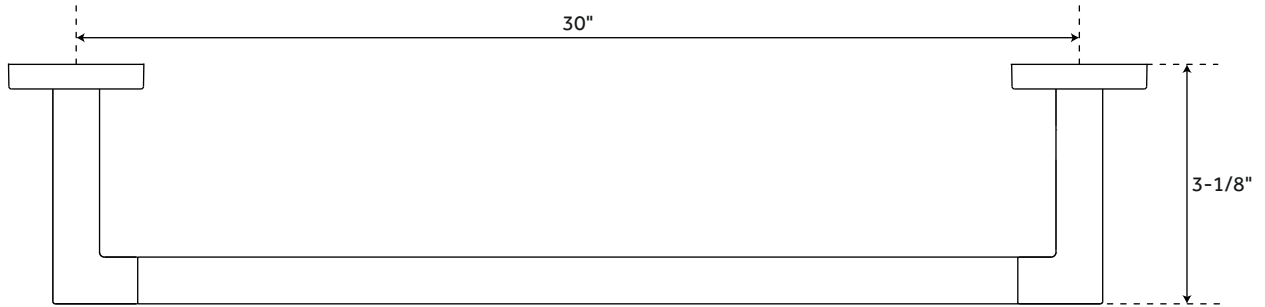

24" HIBISCUS

TOWEL BAR

SKU: 948221

FEATURES

Installation Type: Wall Mount
Length: 26-1/8"
Height: 2-1/8"
Depth: 3-1/8"
Base Plate Length: 2-1/8"
Base Plate Width: 2-1/8"
Assembly Required: Yes
Mounting Hardware Included: Yes
Mounting Hardware Concealed: Yes
Centers: 24"

SIGNATURE HARDWARE LIFETIME WARRANTY

See website for warranty information

All dimensions and specifications are nominal and may vary. Use actual products for accuracy in critical situations.

REVISED 09/23/2019
CODE: SHHI24TBBN/SHHI24TBPC/SHHI24TBMB

30" HIBISCUS

TOWEL BAR

SKU: 948221

FEATURES

Installation Type: Wall Mount
Length: 32-1/8"
Height: 2-1/8"
Depth: 3-1/8"
Base Plate Length: 2-1/8"
Base Plate Width: 2-1/8"
Assembly Required: Yes
Mounting Hardware Included: Yes
Mounting Hardware Concealed: Yes
Centers: 30"