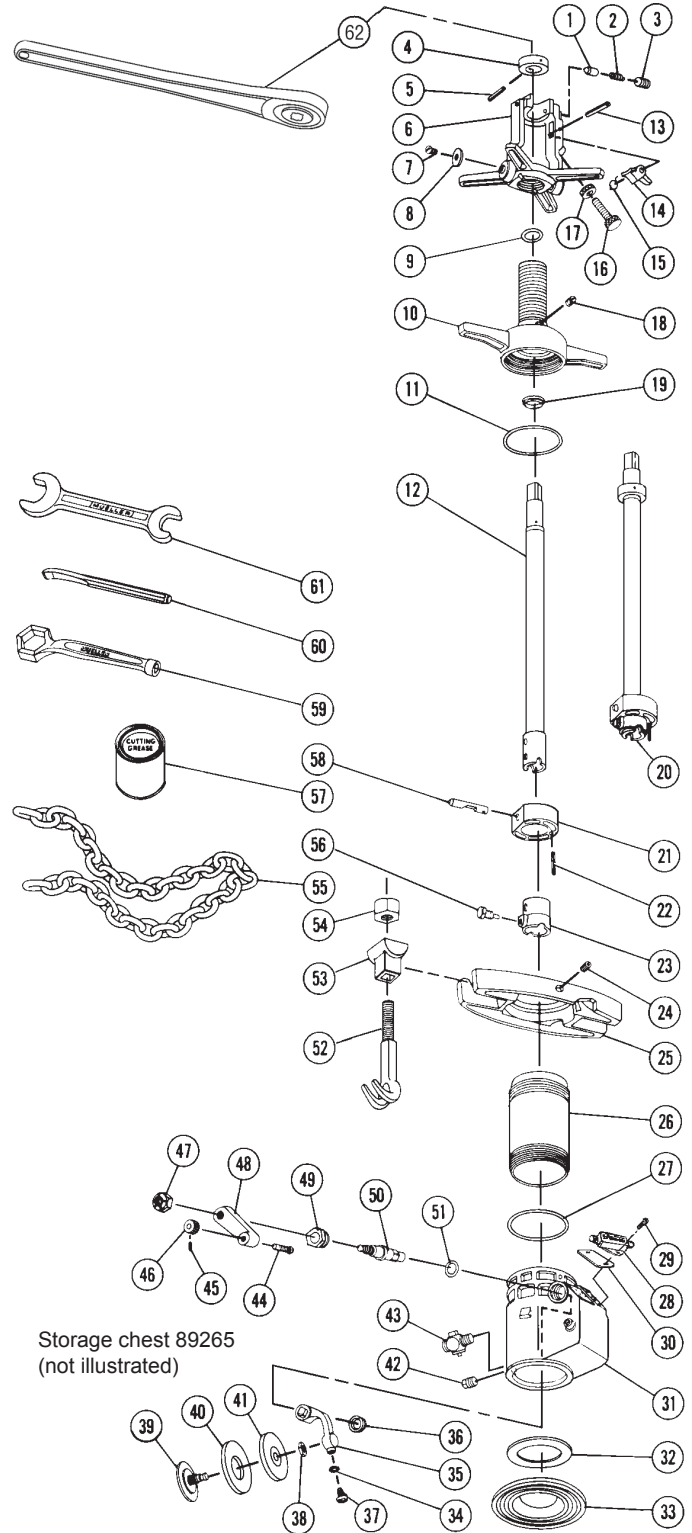

# MUELLER® B-101™ DRILLING & TAPPING MACHINE REPAIR PARTS

Shaded area indicates change Rev. 5-15

Item Number	Part Number	Part Name
1	500851	Detent pin - 2
2	59810	Spring - 2
3	305006	Screw - 2
4	580610	Friction collar
5	48130	Retaining pin
6	580611	Feed nut & yoke complete
7	312443	Yoke retaining screw - 2
8	537126	Washer - 2
9	79269	Boring bar O-ring - 2
10	500685	Feed sleeve & cap
11	500687	Cap packing
12	502022	Boring bar
13	502027	Rollpin
14	502025	Pivot arm
15	502026	Pivot arm spring
16	502028	Operating screw
17	502029	Lock nut
18	41435	Oil plug
19	500887	Wiper ring
20	581286	Boring bar complete
21	500692	Bearing
22	48130	Retaining pin
23	500691	Bearing sleeve
24	97795	Chain yoke retaining screw
25	500683	Chain yoke
26	500682	Cylinder
27	500670	Valve body O-ring
28	682053	By-pass valve sub assembly
29	501373	By-pass valve screw - 2
30	311812	By-pass valve gasket
31	502046	Valve body
32	40066	Small saddle gasket
33	40067	Large saddle gasket
34	52165	Lock washer
35	500672	Valve gate arm
36	72627	Spring
37	500675	Lock screw
38	500676	Lock nut
39	500674	Valve washer and stem
40	500673	Gate washer
41	500671	Valve gate
42	50369	Pipe plug
43	581646N	Blow-off valve
44	501061	Handle screw
45	302575	Lock screw
46	46280	Handle knob
47	500669	Handle nut
48	500668	Lever handle
49	500667	Valve stem retaining nut
50	500666	Valve stem
51	41301	Valve stem O-ring
52	500709	Chain hook - 2
53	500707	Chain hook washer - 2
54	500706	Chain hook nut - 2
55	500780	Chain
56	500694	Tool retaining screw
57	88366	Cutting grease
58	500693	Knock out pin
59	500708	Chain hook wrench
60	40050	Body cleaning chisel
61	501579	Inserting tool wrench
62	528273	Ratchet handle complete
-	682078	By-pass valve Key repair kit
-	306991	By-pass valve Spare retaining ring
-	682087	By-pass valve repair kit