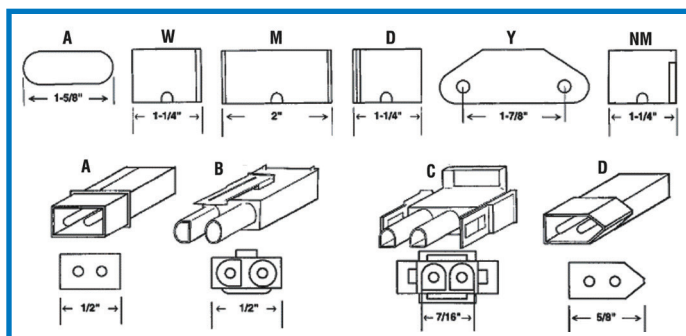

Product Information

UNIVERSAL KITS	ROBERTSHAW	CERAMIC BLOCK	TERMINAL CONNECTOR	
IG4000	41-402	W	N/A	
	41-403	M	N/A	
	41-404	M	D	
	41-405	D	N/A	
	41-407	M	B	
	41-408	W	C	
	41-409	M	D	
	41-410	W	B	
	41-412	NM	D	
	41-414	NM	D	
	41-1090	W	N/A	
IG402K	41-238	W	N/A	
	41-242	W	N/A	
	41-402	W	N/A	
	41-408	W	C	
	41-410	W	B	
IG403K	41-411	W	C	
	41-403	M	N/A	
	41-404	M	D	
	41-407	M	B	
EXACT KITS	41-409	M	D	
	IG401	41-401	A	A
	IG405	41-405	D	N/A
	IG406	41-406	Y	N/A
IG412	41-412	NM	D	
IG414	41-414	NM	D