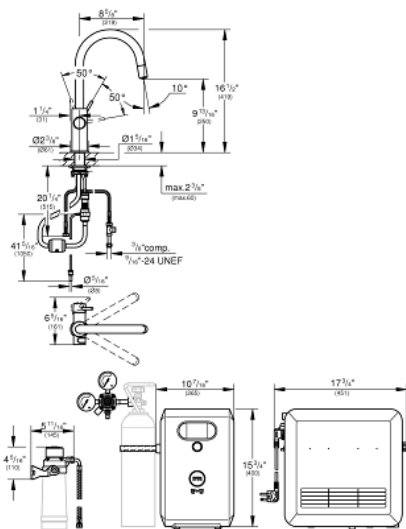

GROHE BLUE PROFESSIONAL Kitchen Faucet Starter Kit

MODEL # 31251DC2

Pure Freude
an Wasser

GROHE

ADA

Product Description: GROHE BLUE PROFESSIONAL Kitchen Faucet Starter Kit

Standard Specification:

- GROHE SilkMove
- GROHE StarLight finish
- 16 1/2" faucet height
- 9 13/16" aerator height
- Pull-out spray
- 8 5/8" faucet reach
- Swivel area 360°
- Single hole installation
- Push buttons for 3 types of filtered and chilled water: still, medium, and sparkling
- Separate internal water ways for filtered and non-filtered water
- GROHE Blue Professional cooler
- Delivers 12 liters of chilled water per hour
- Color display with push and turn control
- 270 Watt cooling unit, 110 V AC
- Requires ventilation holes in the bottom of the kitchen cabinet
- Software set-up and monitoring of filter and CO2 capacity via GROHE Ondus app*
- Additional monitoring via GROHE Blue Professional Browser - Monitor possible with Bluetooth 4.0** and WiFi interface for wireless data communication
- For Apple*** and Android devices
- Bluetooth range (max. 10 m) varies depending on used materials and walls between transmitter and receiver
- Includes filter head with flexible water hardness adjustment
- 1.75 gpm
- CALGreen compliant
- GROHE Blue Filter, CO2 tank and cleaning cartridge are not included
- System requirements
  - *WPA2 encrypted and password protected network, MAC address filters are not supported.
  - iPhone with iOS 9.0 or higher / smart phone with Android 4.3 or higher
  - Mobile devices and GROHE Ondus App are not included in delivery and have to be ordered separately via an authorised