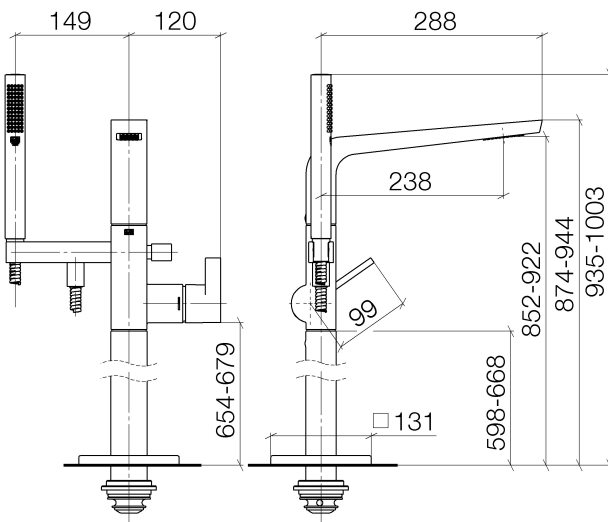

Bathtub - CL.1

Single-lever tub mixer for freestanding installation on riser with hand shower set - Dark

Article number: 25 863 705-99

- 9-3/8" Projection
- Rectangular aerator with 55 individual streams
- Hand shower set: Standard spray
- Baton hand shower with descaling system
- Hand shower bracket
- Integrated diverter
- Total height 36-3/4" - 39-5/8"
- Lower body height 23-1/2" - 26-1/4"
- Height to aerator/spout outlet 33-1/2" - 36-1/4"
- Flange 5-1/8" x 5-1/8"
- Metal shower hose 49-1/4" with anti-twist device
- Spout flow rate max. 6.5 gpm
- Handshower flow rate max. 1.8 gpm

Dark Platinum matte

Accessory is required for this item.

Dimensional drawing

All dimensions in mm / inch = mm x 0,0394

Bathtub - CL.1

Single-lever tub mixer for freestanding installation on riser with hand shower set - Dark

Required article

35 945 970-90 0010

Floor mounting rough set -