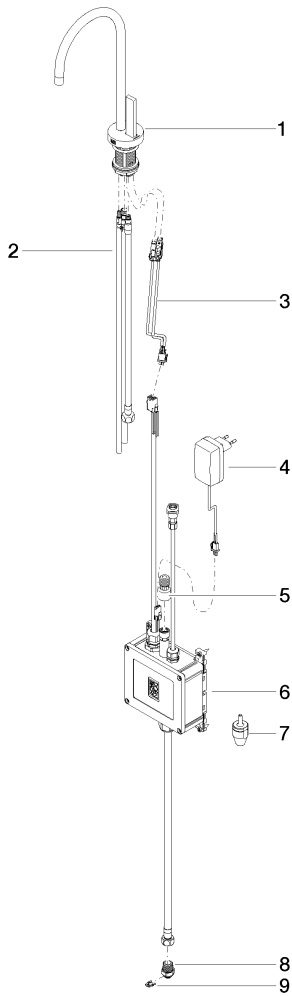

Kitchen -
HOT & COLD WATER DISPENSER
Article number: 17 861 875-99

Kitchen -
HOT & COLD WATER DISPENSER
Article number: 17 861 875-99

Spare parts list

| Position | Quantity used | Item Number | Spare part | Delivery time |
|----------|---------------|--------------------|------------------------|---------------|
| 1 | 1 | 90 17 85 100 05-99 | fitting | 50 |
| 2 | 1 | 90 30 04 067 00 90 | hose | 2 |
| 3 | 1 | 90 10 01 048 00 90 | electronic accessories | 2 |
| 4 | 1 | 04 10 01 050 00 90 | power supply | 60 |
| 5 | 1 | 12 866 970 90 | adaptor | 2 |
| 6 | 1 | 90 11 11 064 01 90 | electronic accessories | 2 |
| 7 | 1 | 90 24 04 291 00 90 | insert | 2 |
| 8 | 1 | 09 24 04 293 90 | nipple | 2 |
| 9 | 1 | 09 16 01 045 90 | ring | 2 |