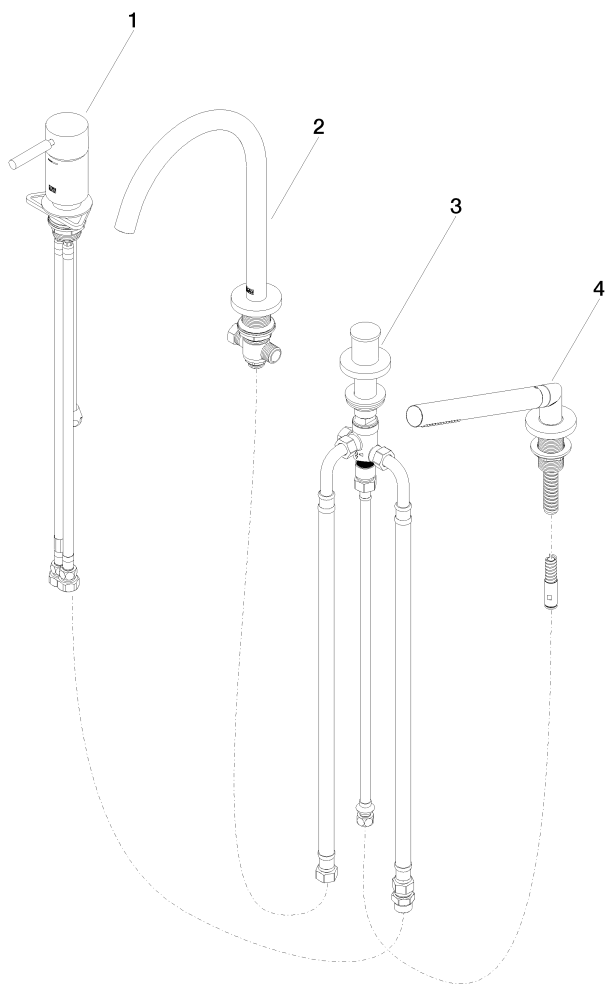

Bath - META

META Bath shower set for bath rim or tile edge installation - Chrome

Article number: 27 632 661-00

## Bath - META

META Bath shower set for bath rim or tile edge installation - Chrome

Article number: 27 632 661-00

### Spare parts list

Position	Quantity used	Item Number	Spare part	Delivery time (Working days)
1	1	29 300 660-00	META Single-lever bath mixer for bath rim or tile edge installation - Chrome	10
2	1	13 512 661-00	spout	10
3	1	29 140 660-00	META Two-way diverter for bath rim or tile edge installation - Chrome	10
4	1	27 702 660-00	META Hand shower set for bath rim or tile edge installation - Chrome	10