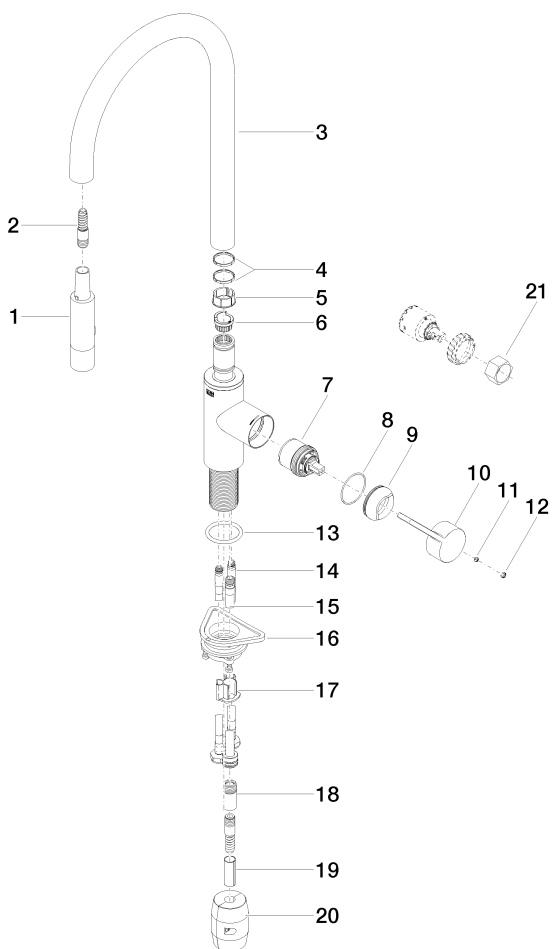

Kitchen - TARA ULTRA

TARA ULTRA Single-lever mixer pull-down with spray function - Brushed Dark Platinum

Article number: 33 870 875-99 0010

Kitchen - TARA ULTRA

TARA ULTRA Single-lever mixer pull-down with spray function - Brushed Dark Platinum

Article number: 33 870 875-99 0010

Spare parts list

| Position | Number of units | Item Number | Spare part | Lead time (Working days) |
|----------|-----------------|--------------------|-------------|-----------------------------|
| 1 | 1 | 90 12 11 148 00-99 | shower | 50 |
| 2 | 1 | 04 30 02 120 00-85 | hose | 30 |
| 3 | 1 | 90 28 22 304 00-99 | spout | 50 |
| 4 | 2 | 09 28 10 160 90 | ring | 2 |
| 5 | 1 | 09 18 40 186 90 | sleeve | 2 |
| 6 | 1 | 09 30 11 203 90 | ring | 2 |
| 7 | 1 | 90 15 05 064 02 90 | cartridge | 2 |
| 8 | 1 | 09 14 10 190 90 | seal | 2 |
| 9 | 1 | 09 28 30 030-99 | cover | 50 |
| 10 | 1 | 09 20 87 020-99 | handle | 50 |
| 11 | 1 | 90 31 11 063 00 90 | pin | 2 |
| 12 | 1 | 90 31 20 087 00-99 | plug | 50 |
| 13 | 1 | 09 14 10 036 90 | seal | 2 |
| 14 | 2 | 04 30 04 103 00 90 | hose | 2 |
| 15 | 1 | 04 28 20 067 00 90 | pipe | 2 |
| 16 | 1 | 04 30 11 040 00 90 | fixing set | 2 |
| 17 | 1 | 09 20 93 056 90 | insert | 2 |
| 18 | 1 | 90 24 03 253 01 90 | adaptor | 2 |
| 19 | 1 | 09 30 03 038 90 | hose | 2 |
| 20 | 1 | 04 21 50 010 00 90 | accessories | 2 |
| 21 | 1 | 90 30 09 031 00 90 | key | 2 |