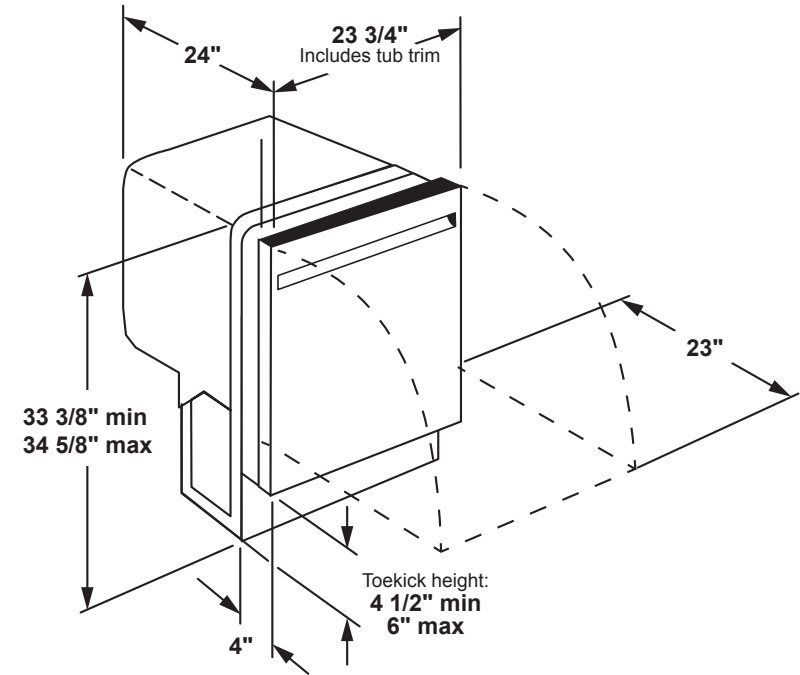

GDP695SSM/SBM

GE® Stainless Steel Interior Dishwasher with Hidden Controls

DIMENSIONS AND INSTALLATION INFORMATION (IN INCHES)

ELECTRICAL RATING

Voltage AC.....	120
Hertz.....	60
Total connected load amperage.....	7.2
Calrod® heater watts max.....	800/500

For use on adequately wired 120-volt, 15-amp circuit having 2-wire service with a separate ground wire. This appliance must be grounded for safe operation.

INSTALLATION INFORMATION: Before installing, consult installation instructions packed with product for current dimensional data.

Easy touch adjustable upper rack with 2 Stem Safe shelves – Quickly adjust the upper rack 2 inches up or down to accommodate tall glassware and 10 ½" plates with plenty of room in the bottom rack for large platters and cookie sheets