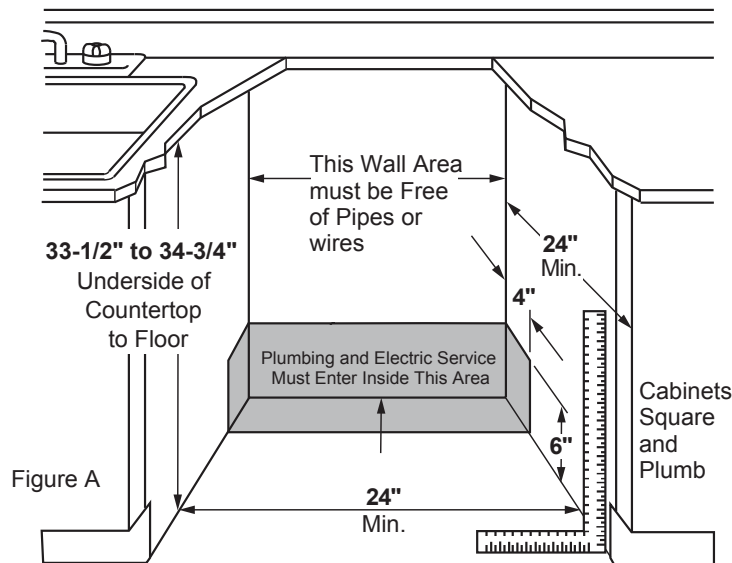

GDP695SSM/SBM

GE® Stainless Steel Interior Dishwasher with Hidden Controls

DIMENSIONS AND INSTALLATION INFORMATION (IN INCHES)

ELECTRICAL RATING

Voltage AC.....	120
Hertz.....	60
Total connected load amperage.....	7.2
Calrod® heater watts max.....	800/500

For use on adequately wired 120-volt, 15-amp circuit having 2-wire service with a separate ground wire. This appliance must be grounded for safe operation.

INSTALLATION INFORMATION: Before installing, consult installation instructions packed with product for current dimensional data.