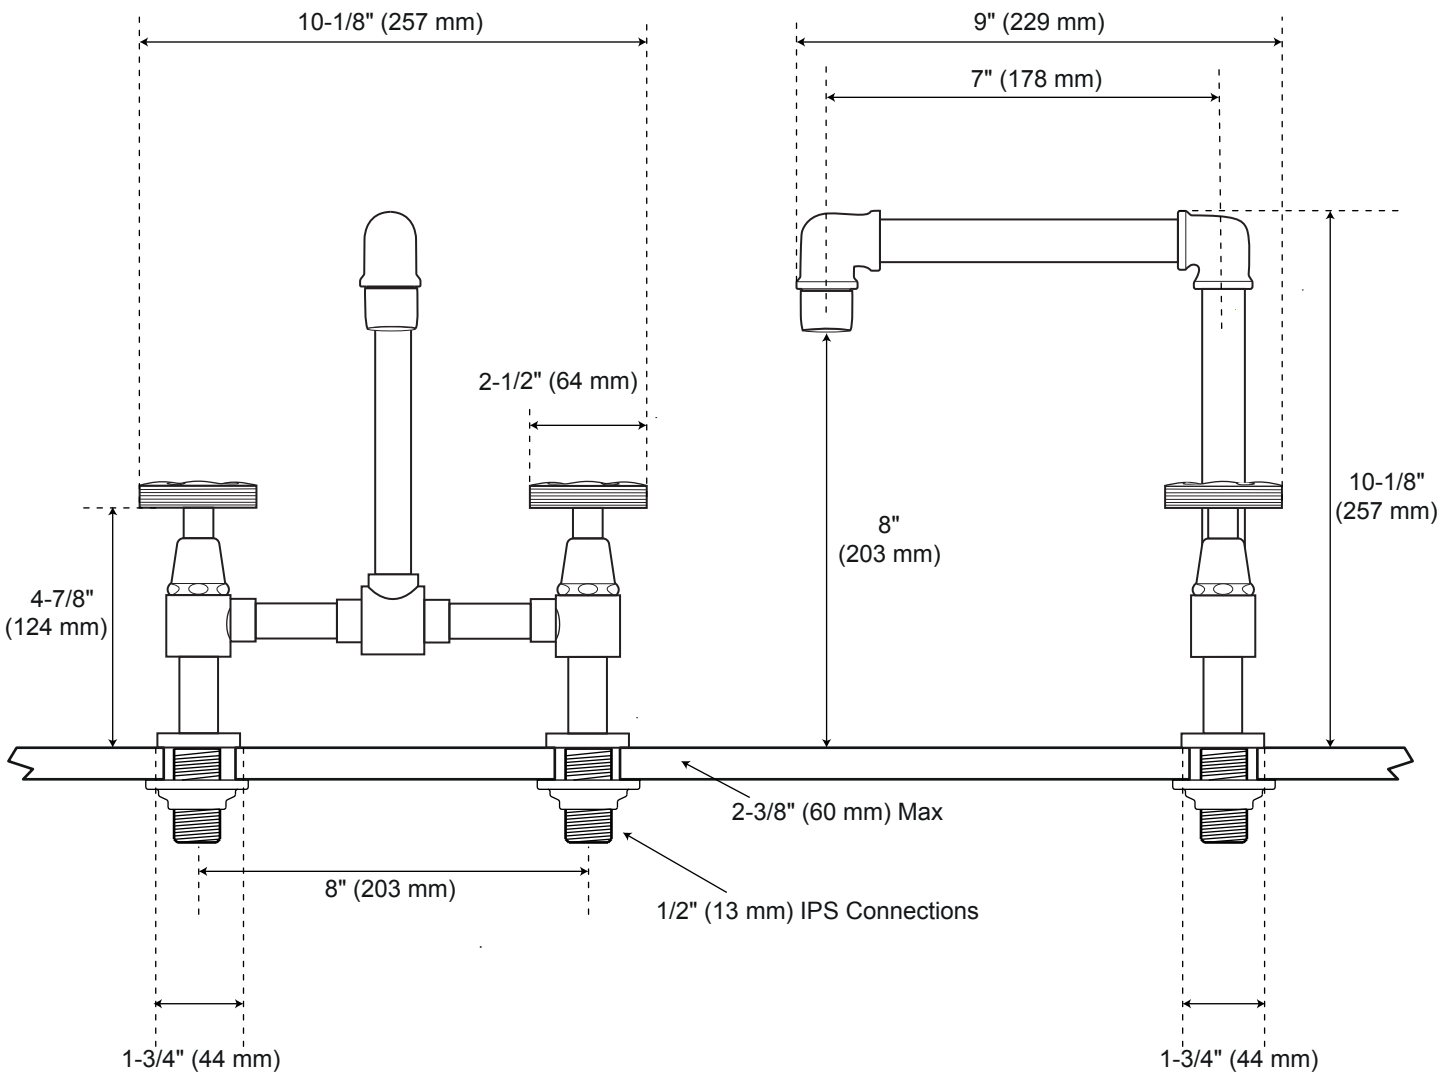

Edison

Bridge Bathroom Faucet

Front

Side

All product dimensions are nominal.