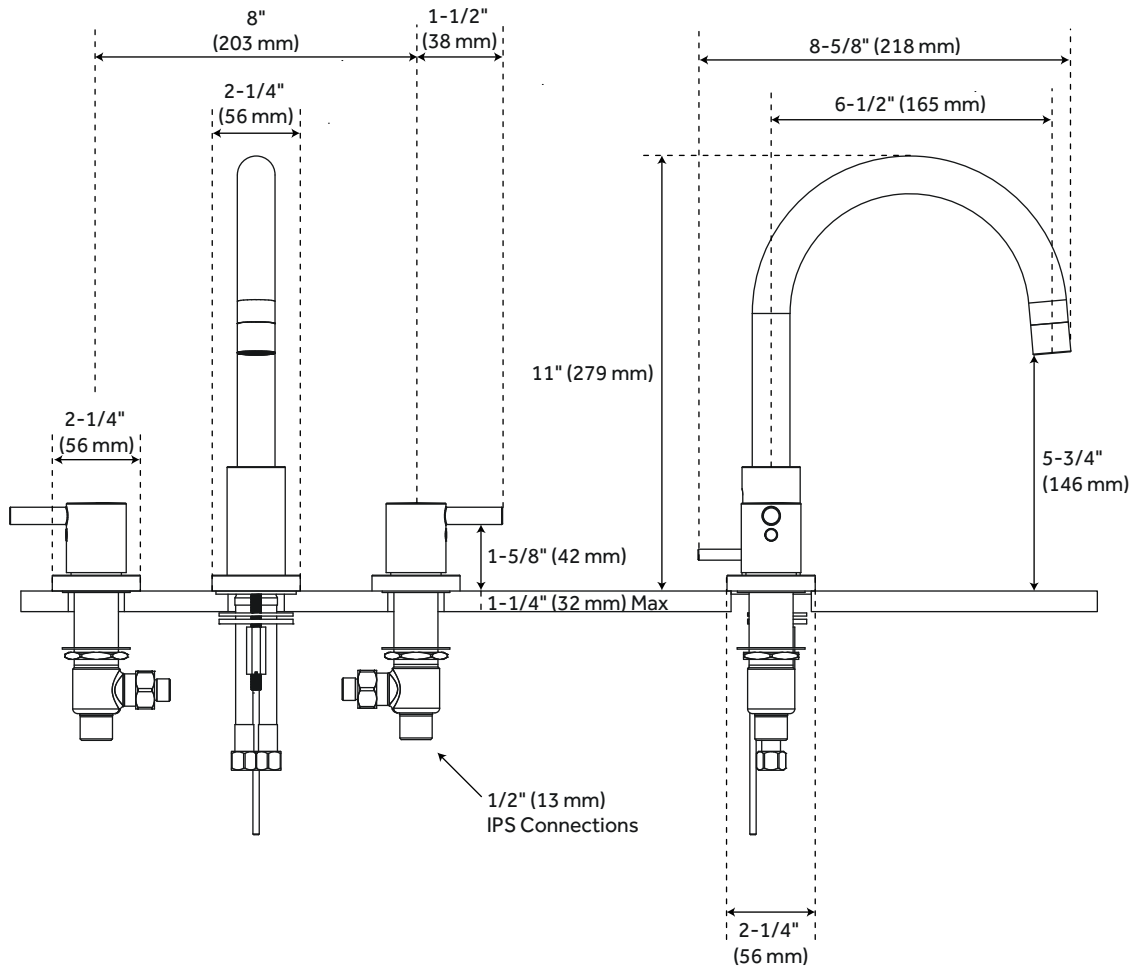

ROTUNDA

WIDESPREAD BATHROOM FAUCET - LEVER HANDLES

SKU: 919032

FEATURES

- Max. Countertop Thickness: 1-1/4"
- Faucet Centers: 8"
- Width: 8-5/8"
- Height: 11"
- Height To Spout: 5-3/4"
- Spout Reach: 6-1/2"
- Base Plate Length: 2-1/4"
- Base Plate Width: 2-1/4"
- Handle Length: 1-1/2"
- Height to Bottom of Handle: 1-5/8"
- IPS: 1/2"
- Drain Included: Yes
- Overflow Hole: Yes
- Drain Size: 1-1/2"
- Maximum Flow Rate: 1.2 gpm (gallons per minute)

CODES/STANDARDS

- cUPC
- NSF/ANSI 61
- NSF/ANSI 372
- ASME A112.18.1/CSA B125.1
- CEC Listed
- WaterSense

SIGNATURE HARDWARE LIFETIME WARRANTY

See website for warranty information

All dimensions and specifications are nominal and may vary. Use actual products for accuracy in critical situations.