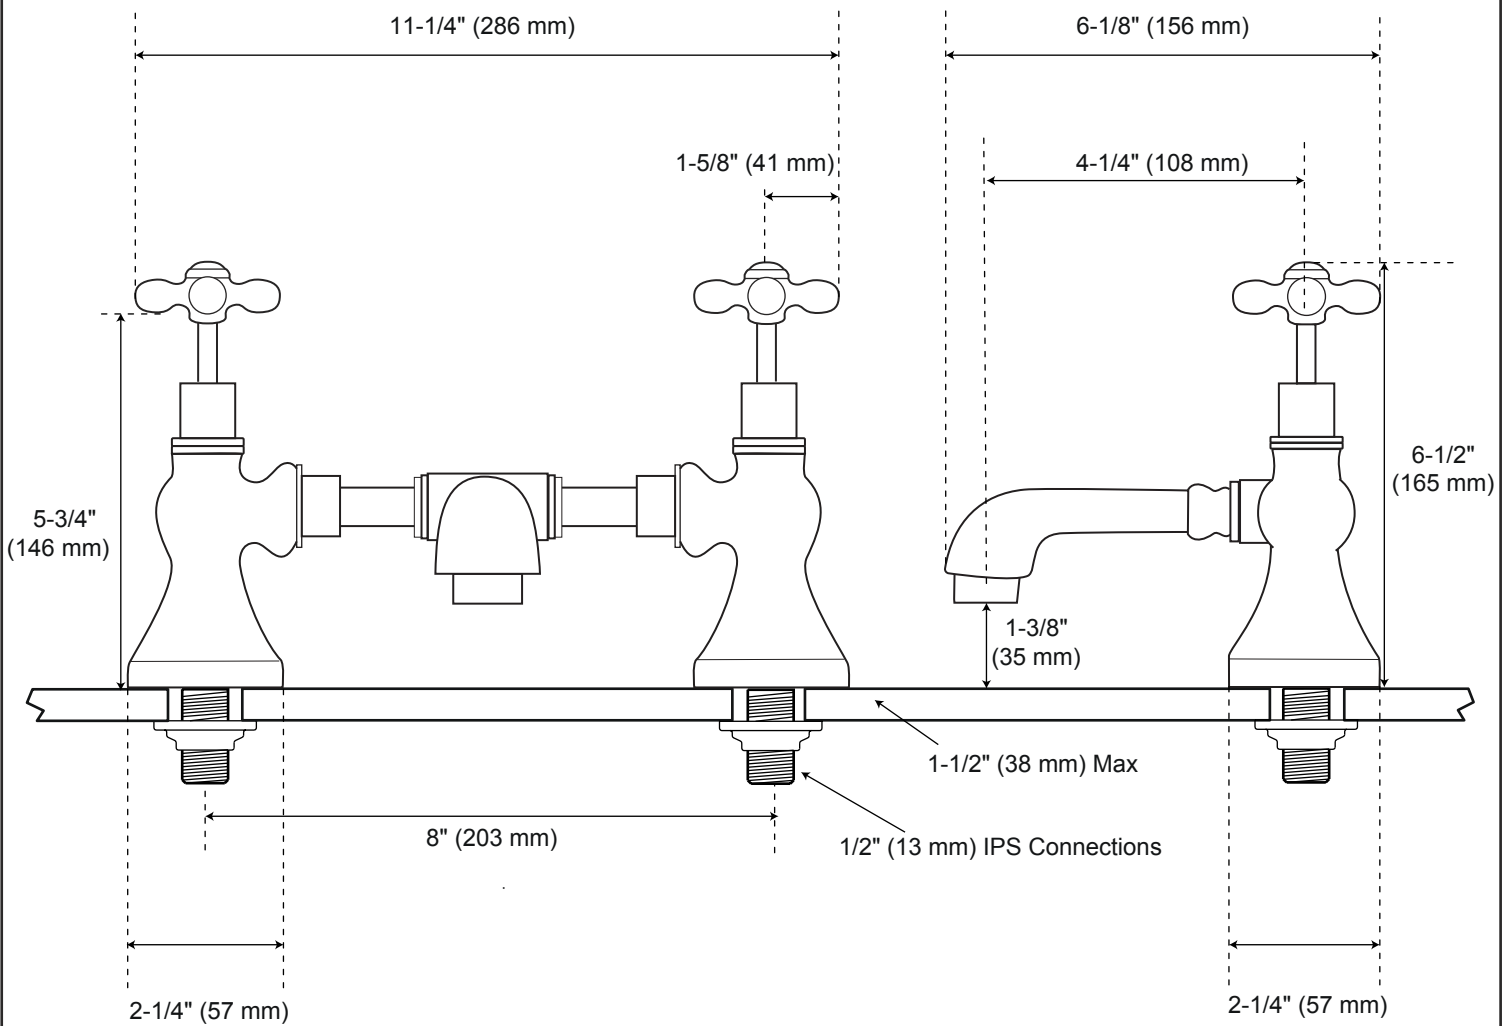

Monroe

Bridge Bathroom Faucet
with Cross Handles

Front

Side

All product dimensions are nominal.