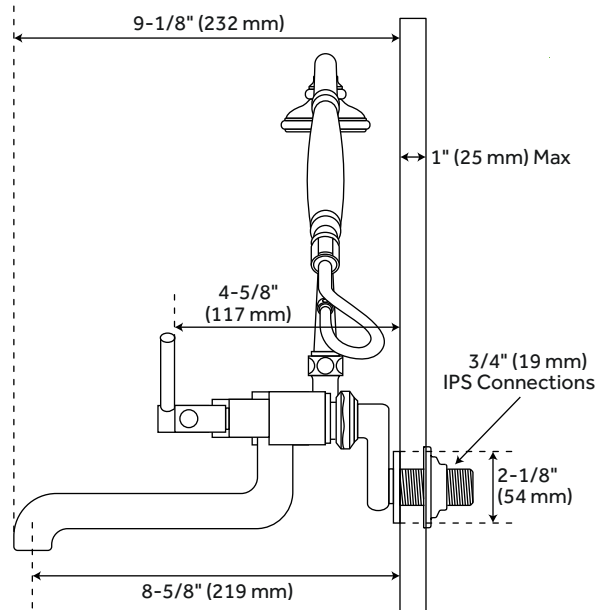

MODERN

TUB WALL FAUCET AND HAND SHOWER - LEVER HANDLES - VARIABLE CENTERS

SKU: 925478

FEATURES

Installation Type: Tub Wall Mount
Design: Modern
Faucet Centers: 3" - 9"
Handle Type: Lever
Features: Hand Shower Included
Tub Faucet Material: Brass
Length: 11-3/4"
Width: 9-1/8"
Height: 12-1/4"
Height To Spout: 3-1/2"
Spout Reach: 8-5/8"
Handle Material: Brass
Base Plate Length: 2-1/8"
Base Plate Width: 2-1/8"
Ceramic Disc Cartridges: Yes
Couplers Included: Yes
Hand Shower Material: Brass