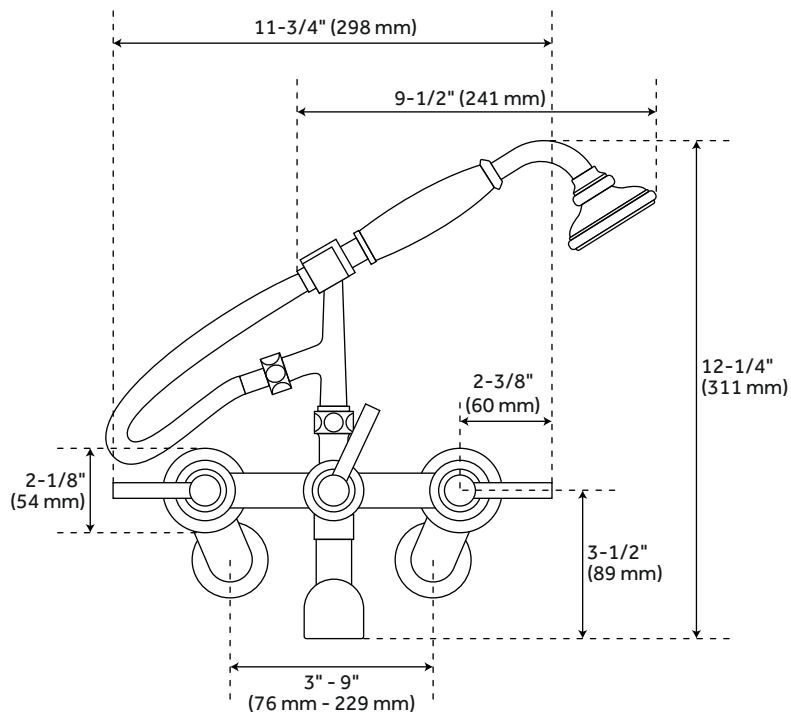

MODERN

TUB WALL FAUCET AND HAND SHOWER - LEVER HANDLES - VARIABLE CENTERS

SKU: 925478

FEATURES

Installation Type: Tub Wall Mount
Design: Modern
Faucet Centers: 3" - 9"
Handle Type: Lever
Features: Hand Shower Included
Tub Faucet Material: Brass
Length: 11-3/4"
Width: 9-1/8"
Height: 12-1/4"
Height To Spout: 3-1/2"
Spout Reach: 8-5/8"
Handle Material: Brass
Base Plate Length: 2-1/8"
Base Plate Width: 2-1/8"
Ceramic Disc Cartridges: Yes
Couplers Included: Yes
Hand Shower Material: Brass