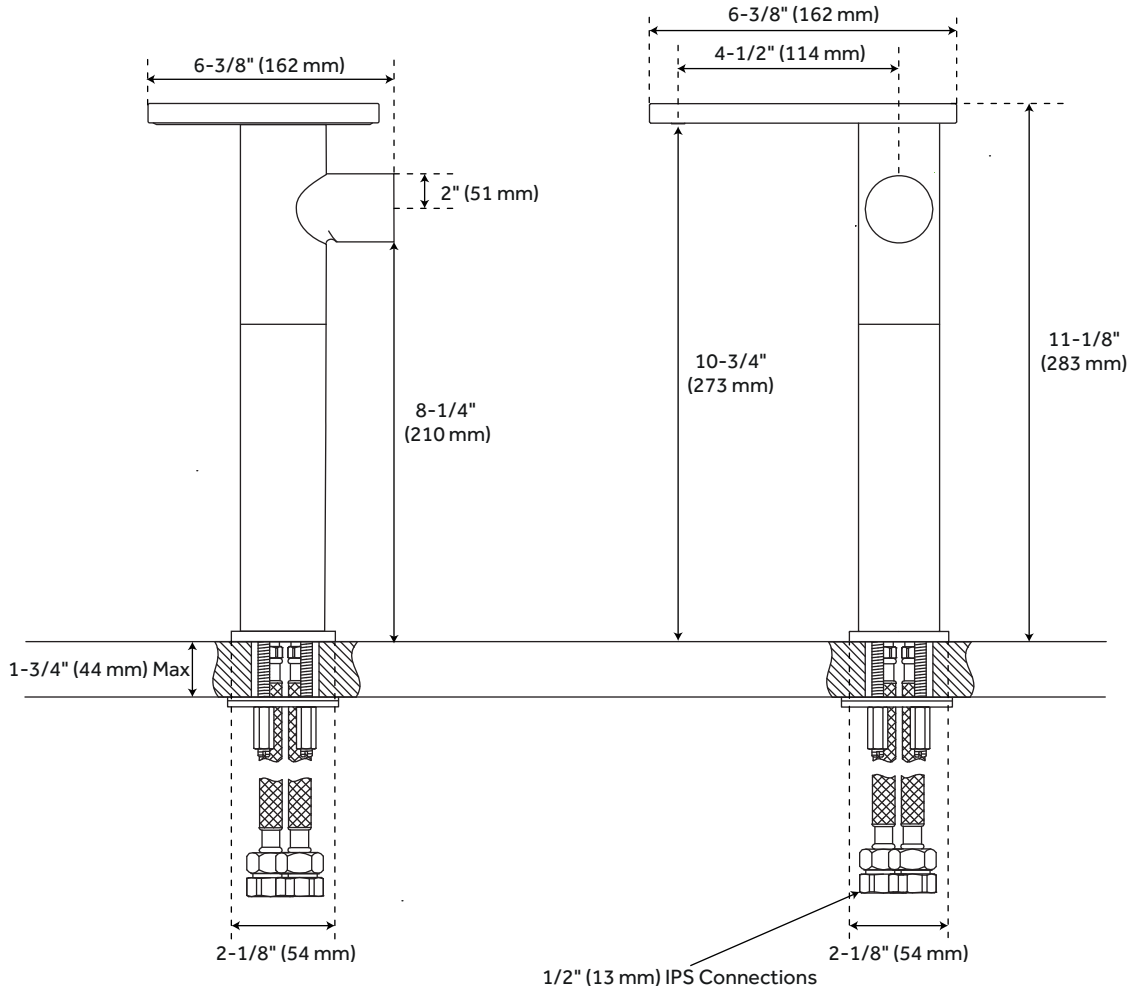

## WATERFALL VESSEL FAUCET WITH POP-UP DRAIN

SKU: 931430

### FEATURES

- Max. Countertop Thickness: 1-3/4"
- Faucet Material: Brass
- Length: 6-3/8"
- Width: 6-3/8"
- Height: 11-1/8"
- Height To Spout: 10-3/4"
- Spout Reach: 4-1/2"
- Base Plate Length: 2-1/8"
- Base Plate Width: 2-1/8"
- Handle Length: 2"
- Height to Bottom of Handle: 8-1/4"
- Ceramic Disc Cartridges: Yes
- Hot and Cold Indicators: No
- IPS: 1/2"
- Drain Included: Yes
- Overflow Hole: Yes
- Drain Size: 1-1/2"
- Maximum Flow Rate: 1.2 gpm  
(gallons per minute)