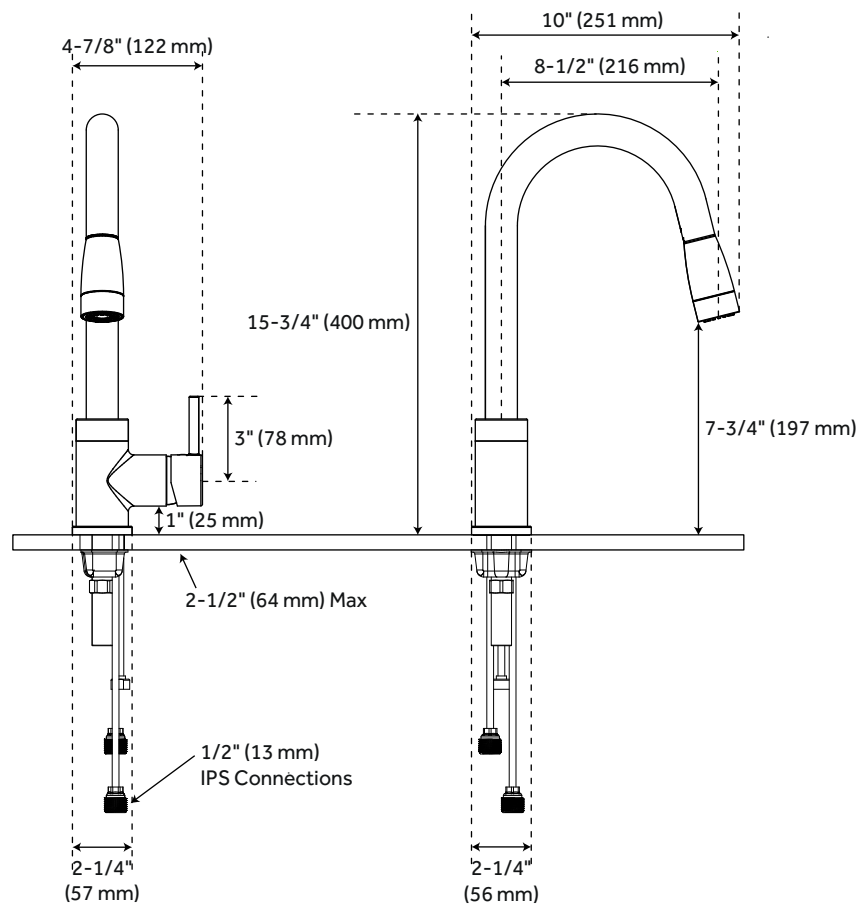

FINITE

SINGLE-HOLE KITCHEN FAUCET WITH SWIVEL SPOUT AND PULL-DOWN SPRAY

SKU: 920401

FEATURES

Installation Type: Single-Hole
Faucet Holes: 1
Hand Sprayer Material: ABS
Material: Brass
Max. Countertop Thickness: 2-1/2"
Faucet Centers: Single-Hole
Handle Type: Lever
Length: 4-7/8"
Width: 10"
Height: 15-3/4"
Height To Spout: 7-3/4"
Spout Reach: 8-1/2"
Base Plate Length: 2-1/4"
Base Plate Width: 2-1/4"
Handle Length: 3"
Height to Bottom of Handle: 1"
IPS: 1/2"
Drain Included: No
Maximum Flow Rate: 1.75 gpm
(gallons per minute)

CODES/STANDARDS

cUPC
NSF/ANSI 61
NSF/ANSI 372
ASME A112.18.1/CSA B125.1

SIGNATURE HARDWARE LIFETIME WARRANTY

See website for warranty information

All product dimensions are nominal.

REVISED 09/17/2018