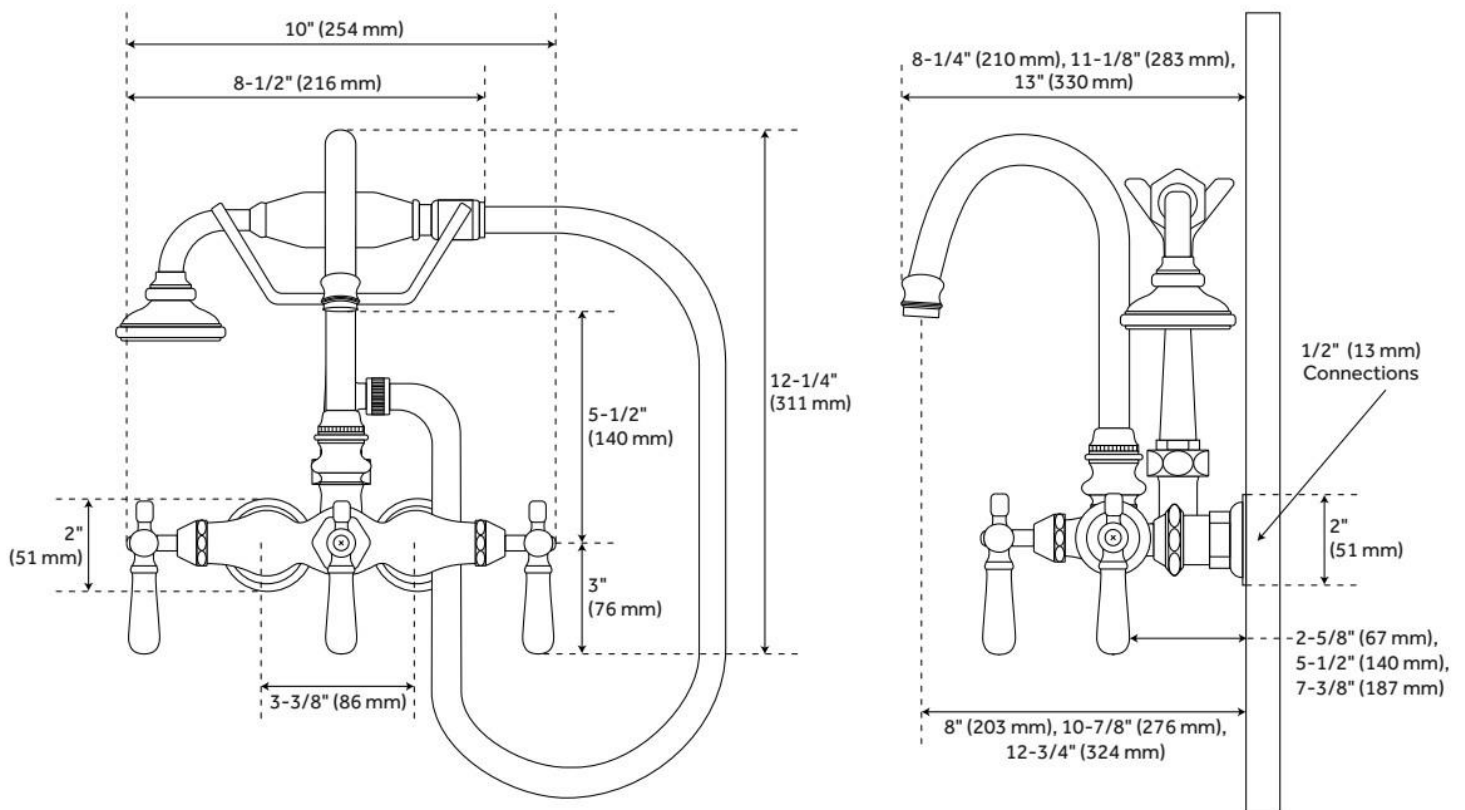

## FEATURES

Material: Metal construction for strength and durability

Installation Type: Wall Mount

Flow Rate: 7.0 gpm (28 L/min) @ 80 psi

Hand Shower Flow Rate: 1.8 gpm (6.8 L/min) @ 80 psi

Spray Type: Full

Cartridge Type: Ceramic Disc

Swivel Spout: No

LISTED ID: 508447, SH441023\*, 508448, 508446, SH441006\*, SH441005\*

## ADDITIONAL FEATURES

- 2" wall coupler shown in photography.
- Spout reach with 2" / 4" / 6" couplers: 8-1/8" / 10-1/8" / 12-1/8".
- Construction with high quality materials.

REVISED 5/14/2024

# PASAIA TUB FAUCET WITH HAND SHOWER - LEVER HANDLES

SKU: 917402

Code: SH314678, SH314676, SH419207, SH314677, SH419208, SH419209, SH419210, SH419211, SH419212

REVISED 5/14/2024