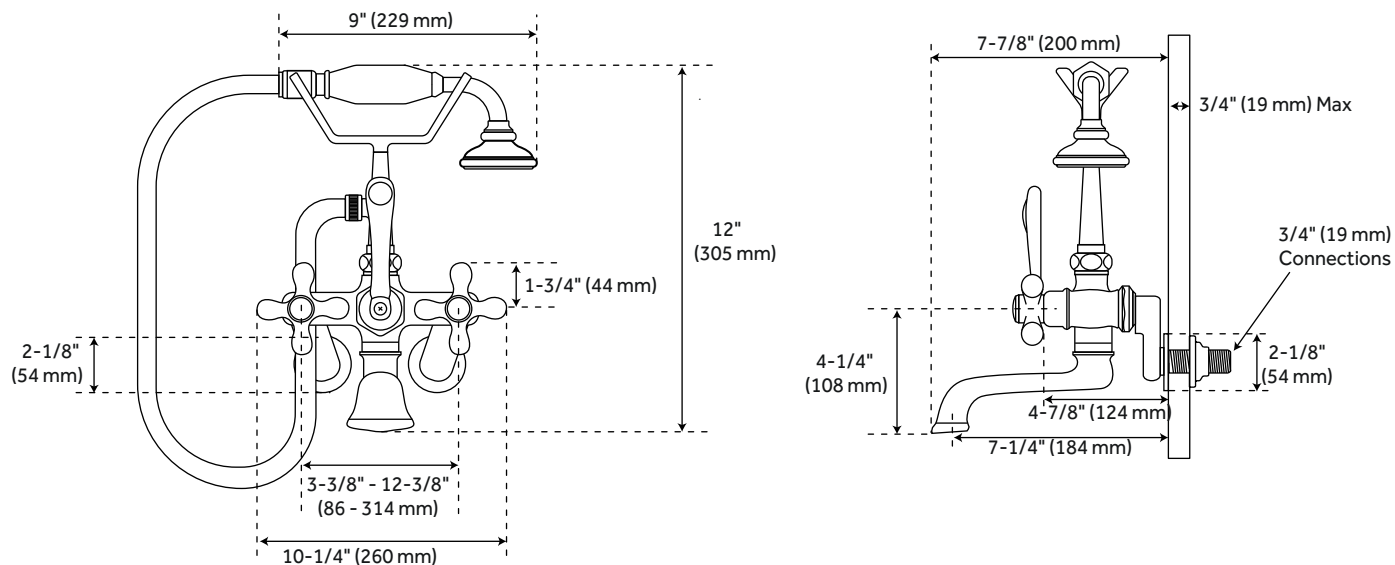

# TUB WALL-MOUNT

## TELEPHONE FAUCET & HAND SHOWER - CROSS HANDLE

SKU: 900480

### FEATURES

Faucet Centers: 3-3/8" - 12-3/8"  
Handle Type: Cross  
Features: Hand Shower Included  
Length: 10-1/4"  
Width: 7-7/8"  
Height: 12"  
Height To Spout: 4-1/4"  
Spout Reach: 7-1/4"  
Hot and Cold Indicators: Yes  
Drain Included: No  
Base Plate Length: 2-1/8"  
Base Plate Width: 2-1/8"  
Ceramic Disc Cartridges: Yes  
Water Connection Included: Yes  
Diverter Included: Yes  
Couplers Included: Yes  
Hand Shower Hose Length: 60"