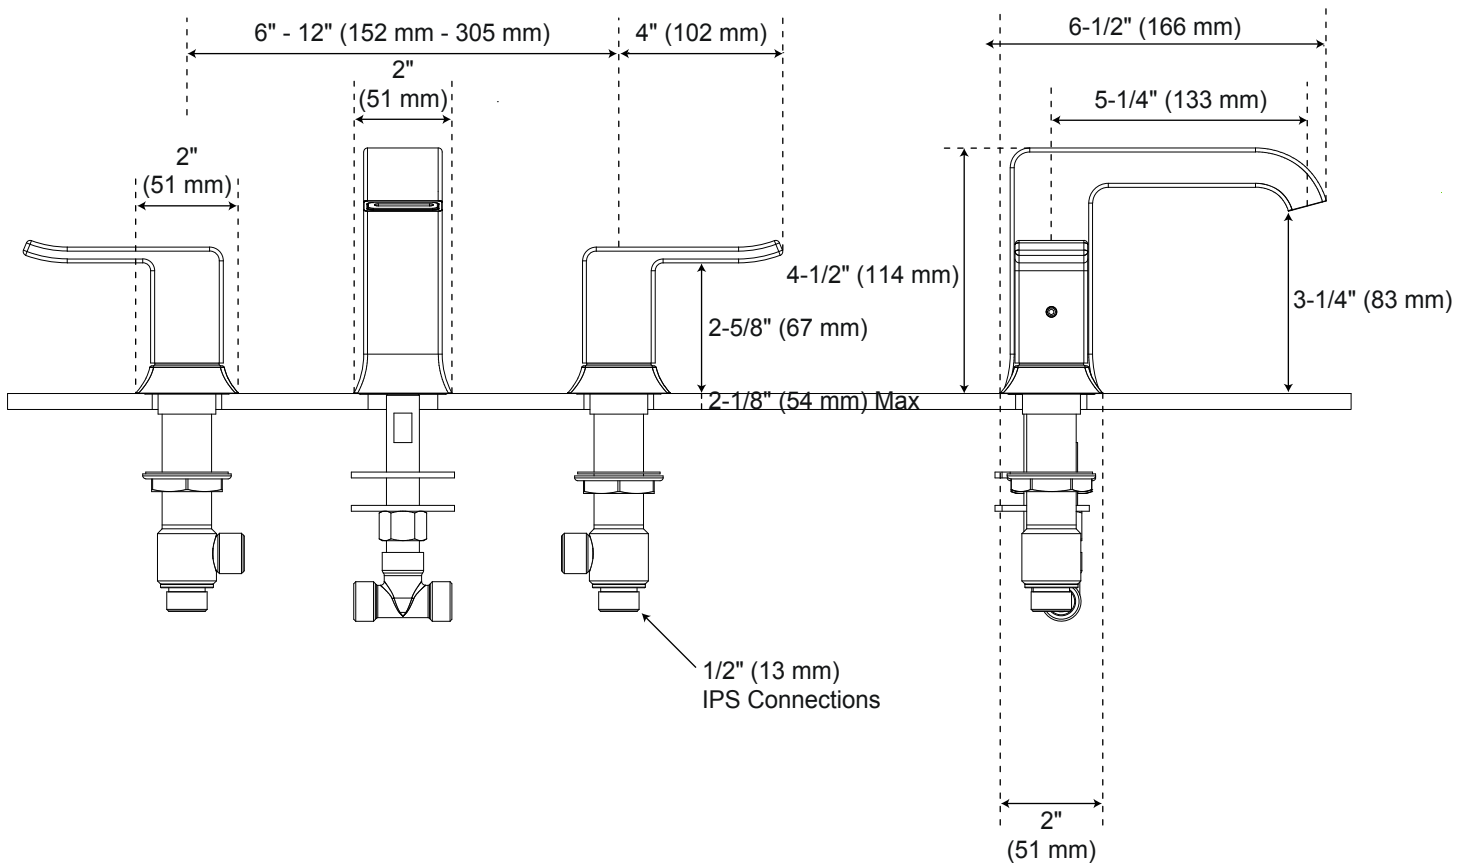

Delite Widespread

Bathroom Sink Faucet - Lever Handles

Front

Side

All product dimensions are nominal.