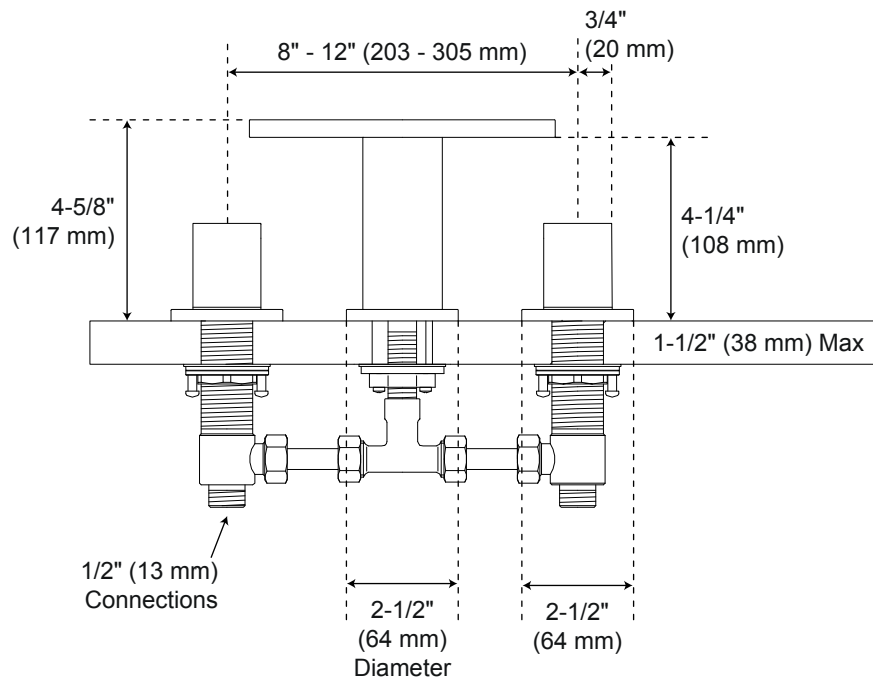

Knox

Roman Waterfall Tub Faucet

Front

Top

All product dimensions are nominal.