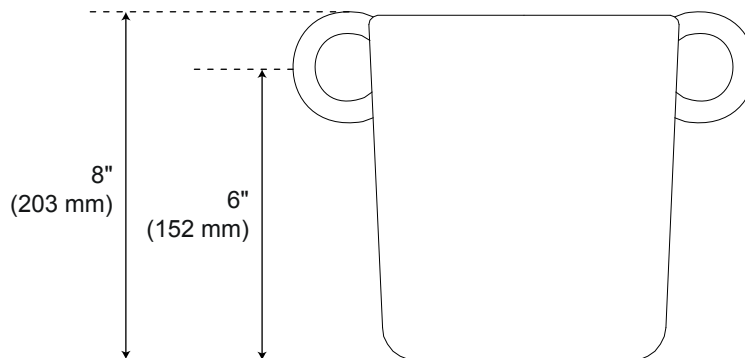

Knox

Roman Waterfall Tub Faucet

Front

Top

All product dimensions are nominal.