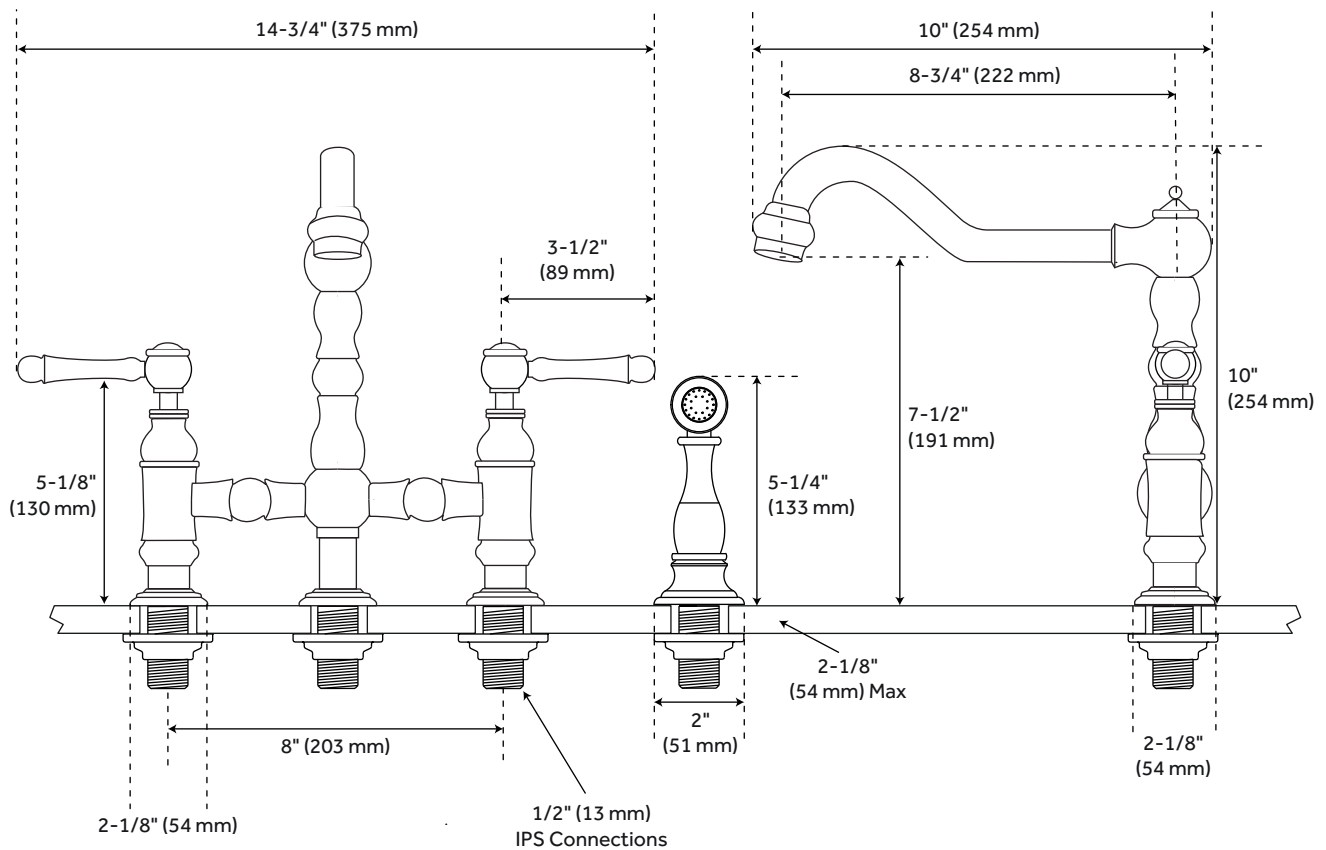

## DECK-MOUNT BRIDGE FAUCET WITH SIDE SPRAY - LEVER HANDLES

SKU: 906110

### FEATURES

Installation Type: Widespread  
Faucet Holes: 4  
Hand Sprayer Material: Brass  
Material: Brass  
Max. Countertop Thickness: 2-1/8"  
Faucet Centers: 8"  
Features: Hand Spray  
Faucet Material: Brass  
Length: 14-3/4"  
Width: 10"  
Height: 10"  
Height To Spout: 7-1/2"  
Spout Reach: 8-3/4"  
Swivel Spout: Yes  
Base Plate Length: 2-1/8"  
Base Plate Width: 2-1/8"  
Handle Length: 3-1/2"  
Height to Bottom of Handle: 5-1/8"  
Hot and Cold Indicators: Yes  
IPS: 1/2"  
Drain Included: No  
Maximum Flow Rate: 1.61 gpm  
(gallons per minute)