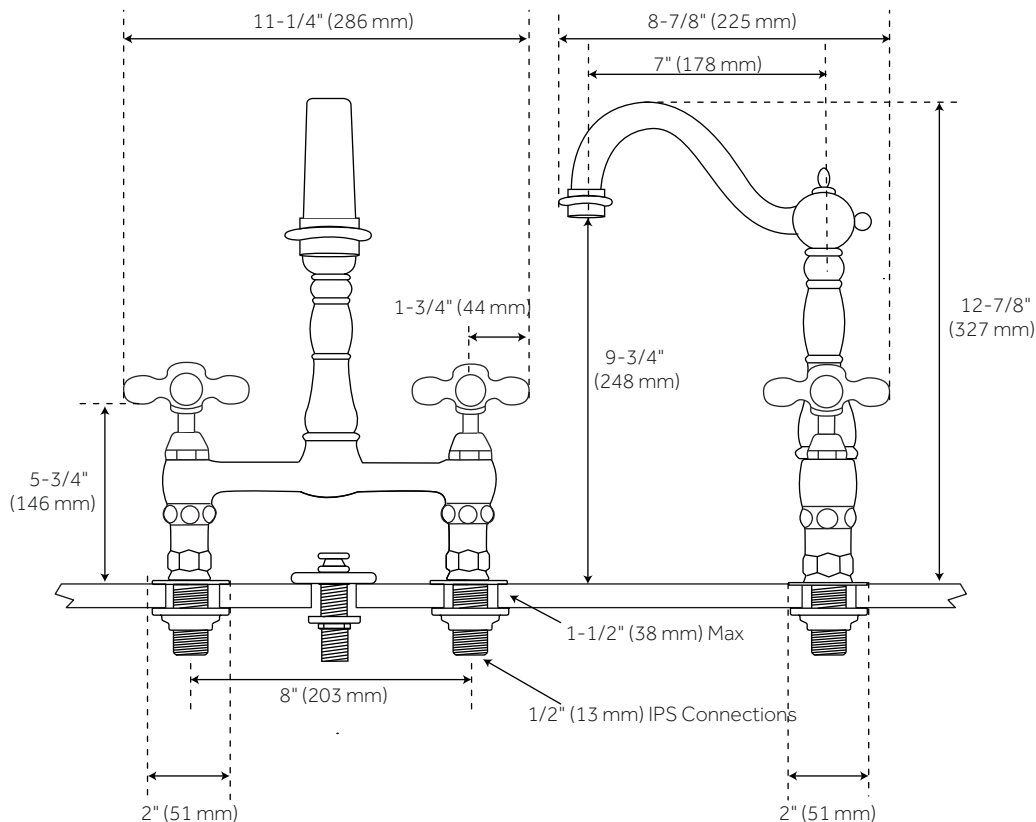

8" BATHROOM BRIDGE FAUCET

LARGE PORCELAIN CROSS HANDLES

SKU: 913187

FEATURES

This antique style lavatory faucet features a hooked spout, smooth bridge style body and metal lever handles

Installation Type: Bridge

Design: Traditional

CONTENTS

FAUCET PAGE 2

REVISED 08/21/2020

8" BATHROOM BRIDGE FAUCET

LARGE PORCELAIN CROSS HANDLES

SKU: 913187

FEATURES

- Max. Countertop Thickness: 1-1/2"
- Faucet Centers: 8"
- Handle Type: Cross
- Overflow Hole: Yes
- Faucet Material: Brass
- Length: 11-1/4"
- Width: 8-7/8"
- Height: 12-7/8"
- Height To Spout: 9-3/4"
- Spout Reach: 7"
- Swivel Spout: Yes
- Base Plate Length: 2"
- Base Plate Width: 2"
- Base Plate Diameter: 2"
- Handle Length: 1-3/4"
- Height To Bottom Of Handle: 5-3/4"
- Ceramic Disc Cartridges: Yes
- Hot And Cold Indicators: Yes
- Ips: 1/2"
- Drain Included: Yes
- Fits Drain Hole Size: 1-1/2"
- Maximum Flow Rate:
1.2 Gpm (4.5 L/min) @ 60 Psi