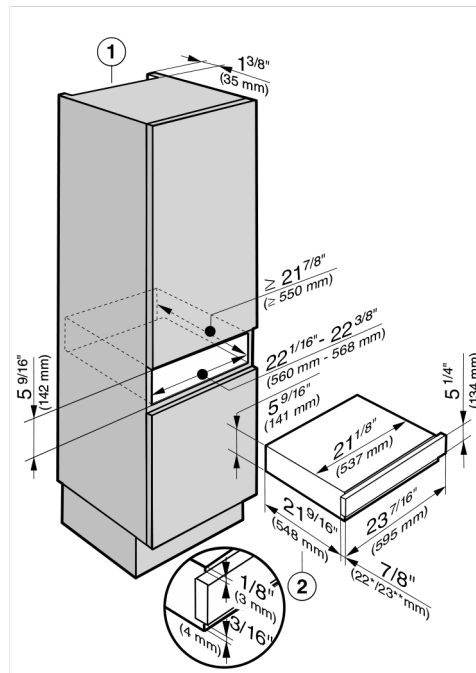

24" Vacuum Sealing Drawer

SINGLE INSTALLATION IN TALL CABINET

- ① Ventilation cut-out
  22¹/₁₆" (500 mm) x 1³/₈" (35 mm)
- ② Installation dimensions including power cord plug connector
  Power cord L = 7' 2" (2,200 mm)
  * Glass front / ** metal front