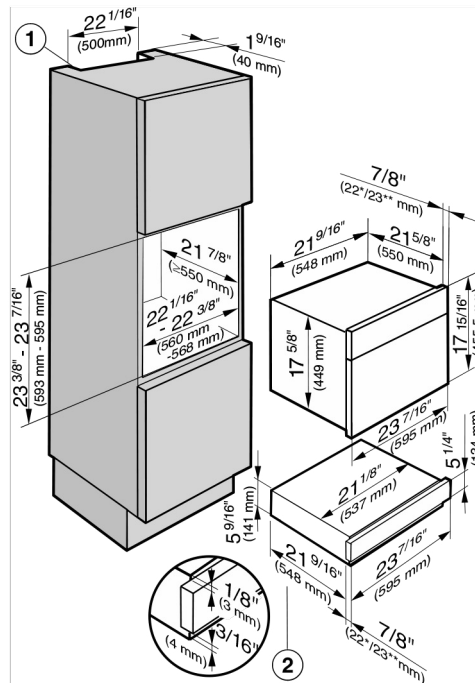

24" Vacuum Sealing Drawer

EVS 6114

24" Vacuum Sealing Drawer

SPECIFICATIONS	
Overall Unit Dimensions [Excluding Fascia Dimension]	21 ¹ / ₈ " (537 mm) W x 5 ⁹ / ₁₆ " (141 mm) H x 21 ⁹ / ₁₆ " (548 mm) D
Overall Unit Fascia Dimensions	23 ⁷ / ₁₆ " (595 mm) W x 5 ¹ / ₄ " (134 mm) H x 7 ⁷ / ₈ " (23 mm) D
Cutout Dimensions	
Minimum Cabinet Opening Dimensions	22 ¹ / ₁₆ " (560 mm) W x 5 ⁹ / ₁₆ " (142 mm) H x 21 ⁷ / ₈ " (550 mm) D
Electrical	
Electrical Requirements	120V 15A 60Hz
Power Cord	Molded NEMA 5-15 plug, 7' 2" (2.2m)
Shipping	
Shipping Weight	77 lbs (35 kg)
Shipping Dimensions	26 ¹ / ₈ " W x 8 ⁷ / ₈ " H x 26 ⁵ / ₈ " L
Support	
Call Miele	(800) 999-1360
Miele Website	www.mieleusa.com
20/20 Link	2020technologies.com

SINGLE INSTALLATION UNDERCOUNTER

- ① Ventilation cut-out
22¹/₁₆" (500 mm) x 1³/₈" (35 mm)
- ② Installation dimensions including power cord plug connector
Power cord L = 7' 2" (2,200 mm)
- ③ Countertop overhang
* Glass front / ** metal front

24" Vacuum Sealing Drawer

INSTALLATION SPECIFICATIONS IN COMBINATION WITH:

24" (60cm) Speed Oven,
Steam Oven,
XL Combi Steam Oven,
Microwave Oven,
Coffee

For plumbed appliances, cut-outs are required for the water inlet and drain hoses. (See plumbed appliance installation instructions).

① Ventilation cut-out required when installed in combination with an appliance

② Installation dimensions including power cord plug connector
Power cord L = 7' 2" (2,200 mm)

* Glass front / ** metal front