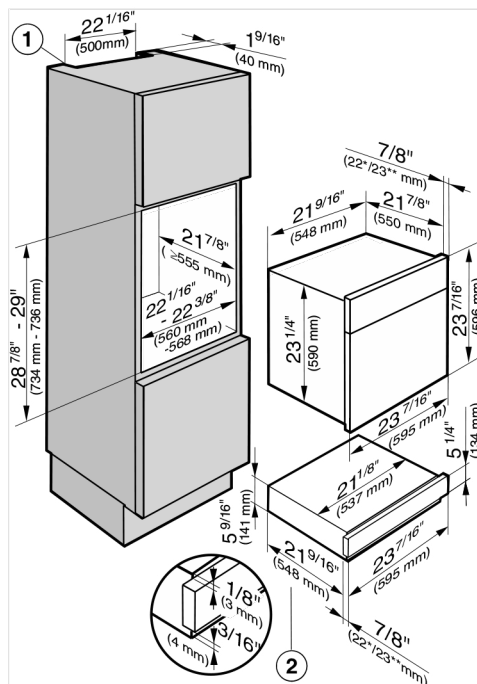

24" Vacuum Sealing Drawer

EVS 6114

24" Vacuum Sealing Drawer

SPECIFICATIONS	
Overall Unit Dimensions [Excluding Fascia Dimension]	21 ¹ / ₈ " (537 mm) W x 5 ⁹ / ₁₆ " (141 mm) H x 21 ⁹ / ₁₆ " (548 mm) D
Overall Unit Fascia Dimensions	23 ⁷ / ₁₆ " (595 mm) W x 5 ¹ / ₄ " (134 mm) H x 7 ⁷ / ₈ " (23 mm) D
Cutout Dimensions	
Minimum Cabinet Opening Dimensions	22 ¹ / ₁₆ " (560 mm) W x 5 ⁹ / ₁₆ " (142 mm) H x 21 ⁷ / ₈ " (550 mm) D
Electrical	
Electrical Requirements	120V 15A 60Hz
Power Cord	Molded NEMA 5-15 plug, 7' 2" (2.2m)
Shipping	
Shipping Weight	77 lbs (35 kg)
Shipping Dimensions	26 ¹ / ₈ " W x 8 ⁷ / ₈ " H x 26 ⁵ / ₈ " L
Support	
Call Miele	(800) 999-1360
Miele Website	www.mieleusa.com
20/20 Link	2020technologies.com

① Ventilation cut-out required when installed in combination with an appliance

② Installation dimensions including power cord plug connector
Power cord L = 7' 2" (2,200 mm)

* Glass front / ** metal front

INSTALLATION SPECIFICATIONS IN COMBINATION WITH:

24" (60cm) Convection Oven,
XXL Combi Steam Oven

For plumbed appliances, cut-outs are required for the water inlet and drain hoses. (See plumbed appliance installation instructions).