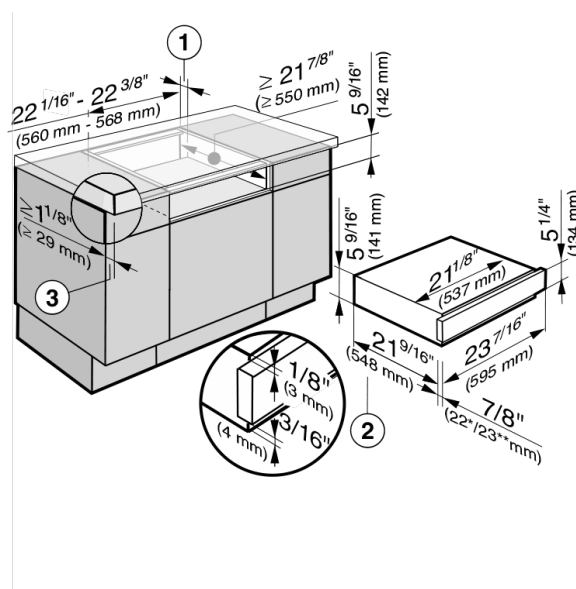

24" Vacuum Sealing Drawer

EVS 6114

24" Vacuum Sealing Drawer

SPECIFICATIONS	
Overall Unit Dimensions [Excluding Fascia Dimension]	21 ¹ / ₈ " (537 mm) W x 5 ⁹ / ₁₆ " (141 mm) H x 21 ⁹ / ₁₆ " (548 mm) D
Overall Unit Fascia Dimensions	23 ⁷ / ₁₆ " (595 mm) W x 5 ¹ / ₄ " (134 mm) H x 7 ⁷ / ₈ " (23 mm) D
Cutout Dimensions	
Minimum Cabinet Opening Dimensions	22 ¹ / ₁₆ " (560 mm) W x 5 ⁹ / ₁₆ " (142 mm) H x 21 ⁷ / ₈ " (550 mm) D
Electrical	
Electrical Requirements	120V 15A 60Hz
Power Cord	Molded NEMA 5-15 plug, 7' 2" (2.2m)
Shipping	
Shipping Weight	77 lbs (35 kg)
Shipping Dimensions	26 ¹ / ₈ " W x 8 ⁷ / ₈ " H x 26 ⁵ / ₈ " L
Support	
Call Miele	(800) 999-1360
Miele Website	www.mieleusa.com
20/20 Link	2020technologies.com

SINGLE INSTALLATION UNDERCOUNTER

- ① Ventilation cut-out
22¹/₁₆" (500 mm) x 1³/₈" (35 mm)
- ② Installation dimensions including power cord plug connector
Power cord L = 7' 2" (2,200 mm)
- ③ Countertop overhang
* Glass front / ** metal front

24" Vacuum Sealing Drawer

INSTALLATION SPECIFICATIONS IN COMBINATION WITH:

24" (60cm) Speed Oven,
Steam Oven,
XL Combi Steam Oven,
Microwave Oven,
Coffee

For plumbed appliances, cut-outs are required for the water inlet and drain hoses. (See plumbed appliance installation instructions).

① Ventilation cut-out required when installed in combination with an appliance

② Installation dimensions including power cord plug connector
Power cord L = 7' 2" (2,200 mm)

* Glass front / ** metal front