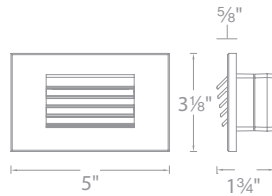

Model: WL-LED120

Step Light

WAC LIGHTING

Responsible Lighting®

Fixture Type:

Catalog Number:

Project: _____

Location: _____

PRODUCT DESCRIPTION

Horizontal rectangle Step Light. Designed for safety and style on stairways, patios, decks, balcony areas, walkways and building perimeters.

Features an architectural design. Energy efficient for long-lasting indoor and outdoor lighting solutions. Creates an attractive, romantic impression at night.

FEATURES

- Louvered design offers shielded illumination
- Die Cast Aluminum construction with abrasion resistant powder coat finish
- Magnetized design for easy installation and maintenance
- Title 24 Compliant (120V only)
- 50,000 hour rated life

SPECIFICATIONS

Construction: Die-cast aluminum

Input: 120V or 277VAC 50/60Hz

Power: Direct wiring, no remote driver needed. Input voltage: 120V or 277VAC 50/60Hz

Lumens: Up to 36lm

Mounting: Fits into a switch box or a 2" x 4" Junction Box with minimum inside dimensions of 3"L x 2"W x 2.5"D

Dimming: 100% - 10% ELV (120V only)

CRI: 90

Standards: IP66, ETL & cETL Listed for wet locations

Voltage	Power	Model	Color Temp	Finishes
120V	3.5W	WL-LED120-C	3000K	BK Black on Aluminum BZ Bronze on Aluminum WT White on Aluminum
		WL-LED120-AM	Amber	
277V	3W	WL-LED120F-C	3000K	
		WL-LED120F-AM	Amber