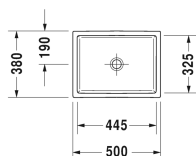

Washbowl # 2351500000

| < 500 mm > |

Washbowl	Dimension	Weight	Order number
ground, without overflow, without tap platform, fixings included, 500 mm			
Colors			
00 White Alpin			
Variant			
☒	500 x 380 mm	13.500 kilogram	2351500000
Sanitary ceramics with the special WonderGliss surface finish will remain clean and attractive-looking for a long time to come. When ordering WonderGliss please add a "1" as eleventh digit to the model number.			
Slotted waste for washbasins without overflow	50 mm	0.300 kilogram	005024
Design Siphon		1.500 kilogram	005036
Suitable products			
Vanity unit wall-mounted 2 drawers, 2 pull-out compartments, drawer beneath basin including cut-out for siphon and siphon cover, 1 opened shelf incl. wooden floor, 1 countertop with one cut-out or two cut-outs, 1400 x 550 mm	1400 x 550 mm		DE4970 B/L/R
Vanity unit wall-mounted 1 drawer, 1 pull-out compartment, upper drawer including cut-out for siphon and siphon cover, 1 console with one cut-out, 1000 x 550 mm	1000 x 550 mm		DE4968
Vanity unit wall-mounted 1 pull-out compartment, 1 console with one cut-out, 1000 x 550 mm	1000 x 550 mm		DE4948
Vanity unit wall-mounted 1 pull-out compartment, 1 console with one cut-out, 1200 x 550 mm	1200 x 550 mm		DE4949
Vanity unit wall-mounted 1 drawer, 1 pull-out compartment, upper drawer including cut-out for siphon and siphon cover, 1 console with one cut-out, 800 x 550 mm	800 x 550 mm		DE4967
Vanity unit wall-mounted 1 drawer, 1 pull-out compartment, upper drawer including cut-out for siphon and siphon cover, 1 console with one cut-out, 1200 x 550 mm	1200 x 550 mm		DE4969