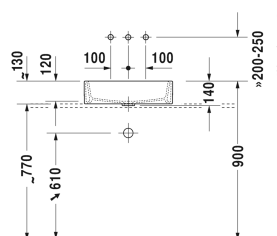

Washbowl # 2351500000

| < 500 mm > |

Washbowl	Dimension	Weight	Order number
ground, without overflow, without tap platform, fixings included, 500 mm			
Colors			
00 White Alpin			
Variant			
☒	500 x 380 mm	13.500 kilogram	2351500000
Sanitary ceramics with the special WonderGliss surface finish will remain clean and attractive-looking for a long time to come. When ordering WonderGliss please add a "1" as eleventh digit to the model number.			
Slotted waste for washbasins without overflow	50 mm	0.300 kilogram	005024
Design Siphon		1.500 kilogram	005036
Suitable products			
Vanity unit wall-mounted 2 drawers, 2 pull-out compartments, drawer beneath basin including cut-out for siphon and siphon cover, 1 opened shelf incl. wooden floor, 1 countertop with one cut-out or two cut-outs, 1400 x 550 mm	1400 x 550 mm		DE4970 B/L/R
Vanity unit wall-mounted 1 drawer, 1 pull-out compartment, upper drawer including cut-out for siphon and siphon cover, 1 console with one cut-out, 1000 x 550 mm	1000 x 550 mm		DE4968
Vanity unit wall-mounted 1 pull-out compartment, 1 console with one cut-out, 1000 x 550 mm	1000 x 550 mm		DE4948
Vanity unit wall-mounted 1 pull-out compartment, 1 console with one cut-out, 1200 x 550 mm	1200 x 550 mm		DE4949
Vanity unit wall-mounted 1 drawer, 1 pull-out compartment, upper drawer including cut-out for siphon and siphon cover, 1 console with one cut-out, 800 x 550 mm	800 x 550 mm		DE4967
Vanity unit wall-mounted 1 drawer, 1 pull-out compartment, upper drawer including cut-out for siphon and siphon cover, 1 console with one cut-out, 1200 x 550 mm	1200 x 550 mm		DE4969

All drawings contain the necessary measurements which are subject to standard tolerances. They are stated in mm and are non-binding. Exact measurements, in particular for customised installation scenarios, can only be taken from the finished ceramic piece.