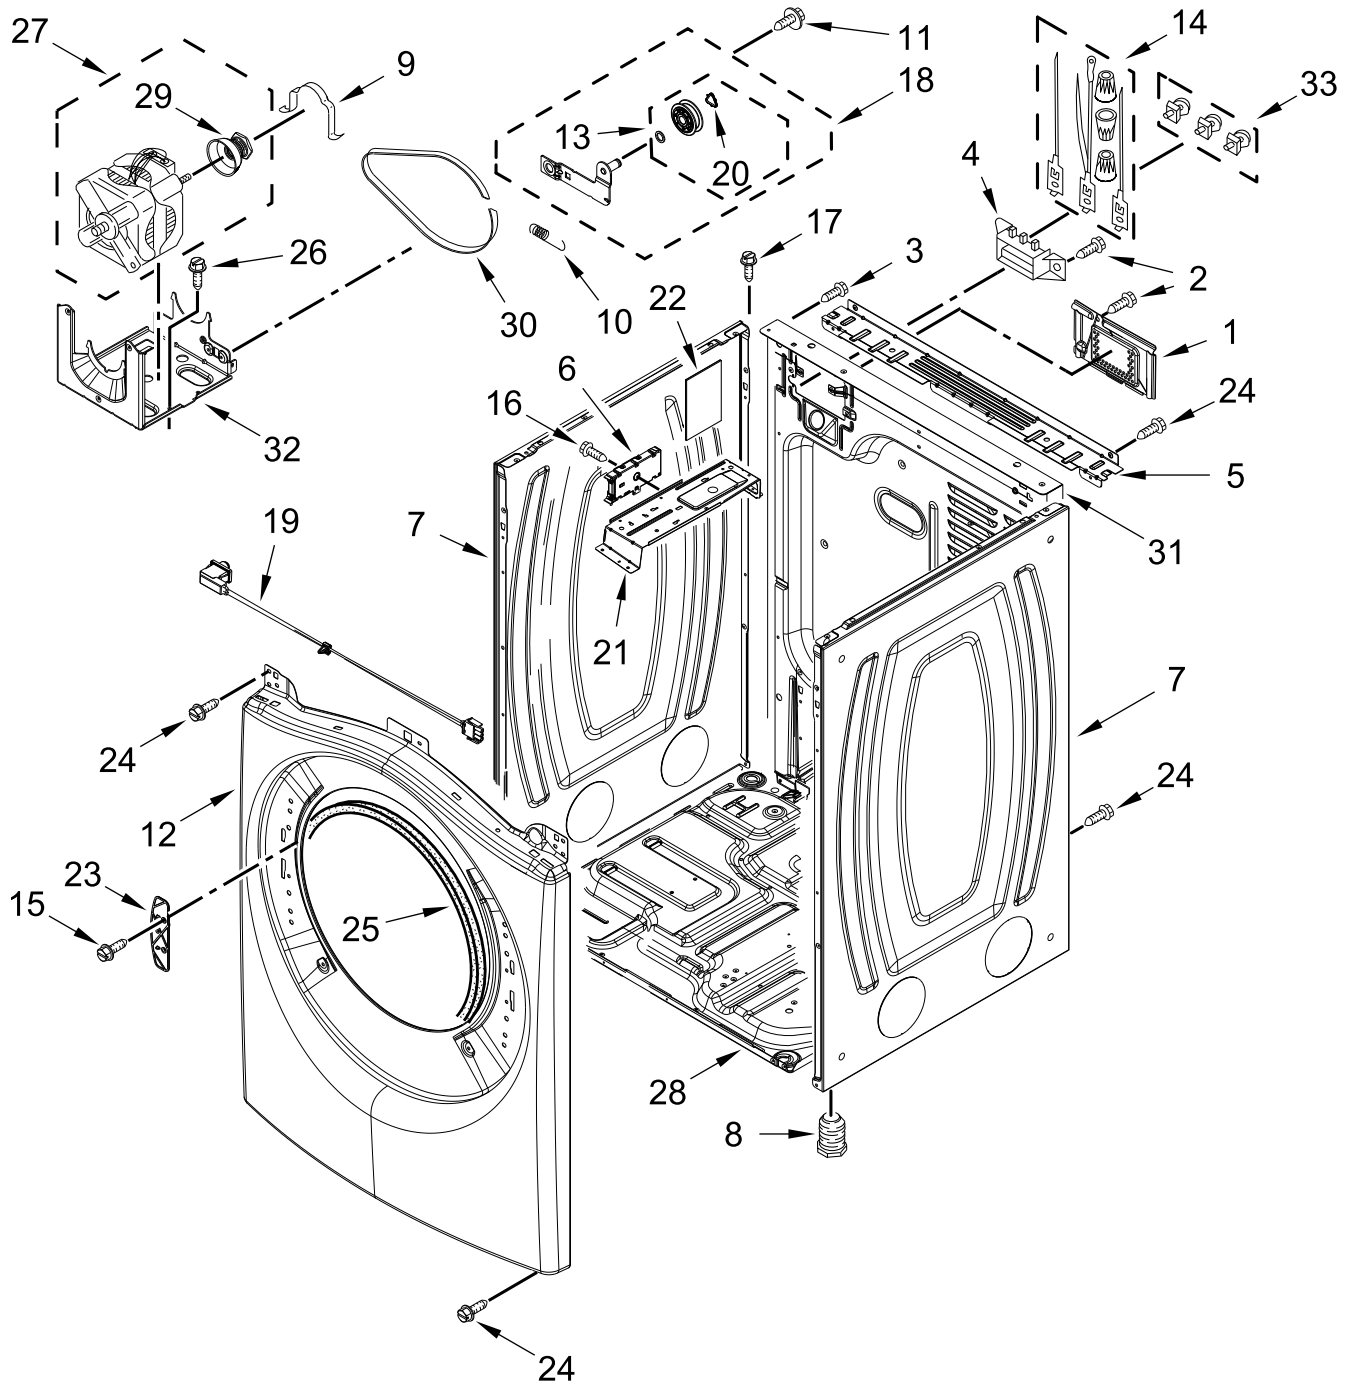

CABINET PARTS

CABINET PARTS

<u>Illus.</u> <u>No.</u>	<u>Part No.</u>	<u>Description</u>	<u>Illus.</u> <u>No.</u>	<u>Part No.</u>	<u>Description</u>	<u>Illus.</u> <u>No.</u>	<u>Part No.</u>	<u>Description</u>
1	W10316167	Cover, Terminal Block	12		Front Panel (Includes Door Hinge Bracket)	23	W10208250	Strike, Door
2	489463	Screw		W10363953	White	24	3390647	Screw
3	W10773242	Screw		W10468057	Assembly, Pulley	25	3387242	Seal, Front Panel
4	3397659	Block, Terminal	13	W10468057	Assembly, Pulley	26	343641	Screw
5	W10208382	Bracket, Rear	14	279318	Terminal, Brass and Tinned (Includes Terminal Block Screw Kit)	27	W10806758	Assembly, Motor
6	W10847936	Control Board				28	8565046	Base, Cabinet
7		Panel, Side				29	8066184	Pulley, Motor
	W10468495	White	15	W10288126	Screw	30	3387610	Belt, Drive
8	3392100	Foot, Dryer	16	693995	Screw	31	W10487430	Panel, Rear
	279810	Foot, Optional (Extended Length Package Of 2) (Not Included)	17	9742177	Screw	32	W10242878	Bracket, Motor Mounting
9	W10121316	Clamp, Motor Mount	18	W10547287	Assembly, Idler	33	279393	Screw Kit, Terminal Block
10	W10446781	Spring, Idler	19	W10350906	Assembly, Door Switch			DRYER EXHAUST KIT NOT INCLUDED
11	3389420	Screw	20	W10512946	Washer, Tri Ring			
			21	W10259611	Bracket, Control			
			22	W10504381	Pad, Foam		W10323246	Kit, 4-Way Vent