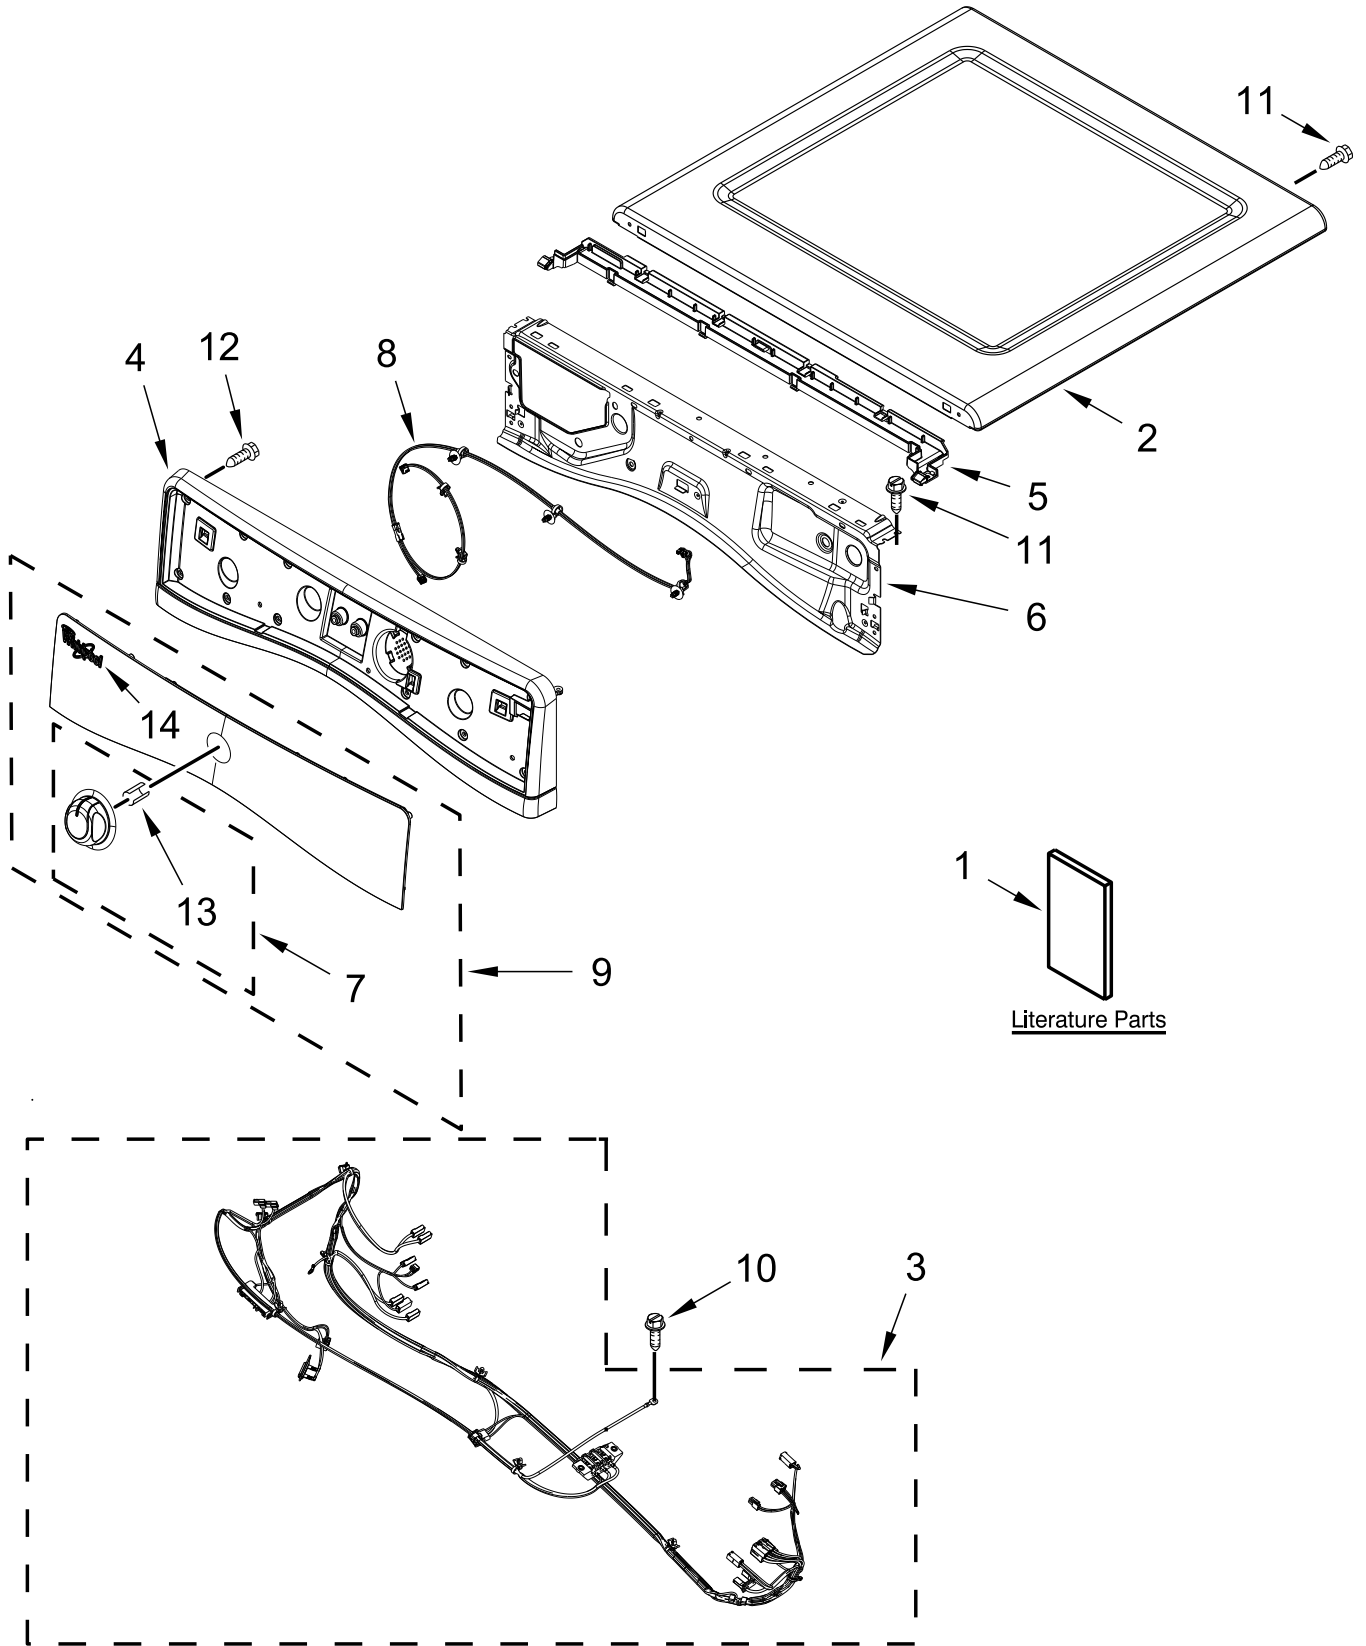

ELECTRIC DRYER

MODELS:

WED7540FW1 (White)

TOP AND CONSOLE PARTS

Literature Parts

TOP AND CONSOLE PARTS

<u>Illus. No.</u>	<u>Part No.</u>	<u>Description</u>	<u>Illus. No.</u>	<u>Part No.</u>	<u>Description</u>	<u>Illus. No.</u>	<u>Part No.</u>	<u>Description</u>
1		Literature Parts	3	W10637533	Harness, Main	9		IML Assembly
	W10804688	Use and Care Guide	4		Panel, Console		W10825125	White
	W11101374	Installation Instructions		W10391519	White	10	693995	Screw
	W10806847	Tech Sheet	5	W10636058	Water Channel	11	3390647	Screw
	W10804668	Quick Start Guide	6	W10208198	Bracket, Console	12	W10489172	Screw
2		Top	7		Assembly, Timer Knob	13	8536939	Clip, Spring
	W10208383	White		W10783726	Chrome	14		Badge
			8	W10540654	Cable, User Interface		W10387117	White