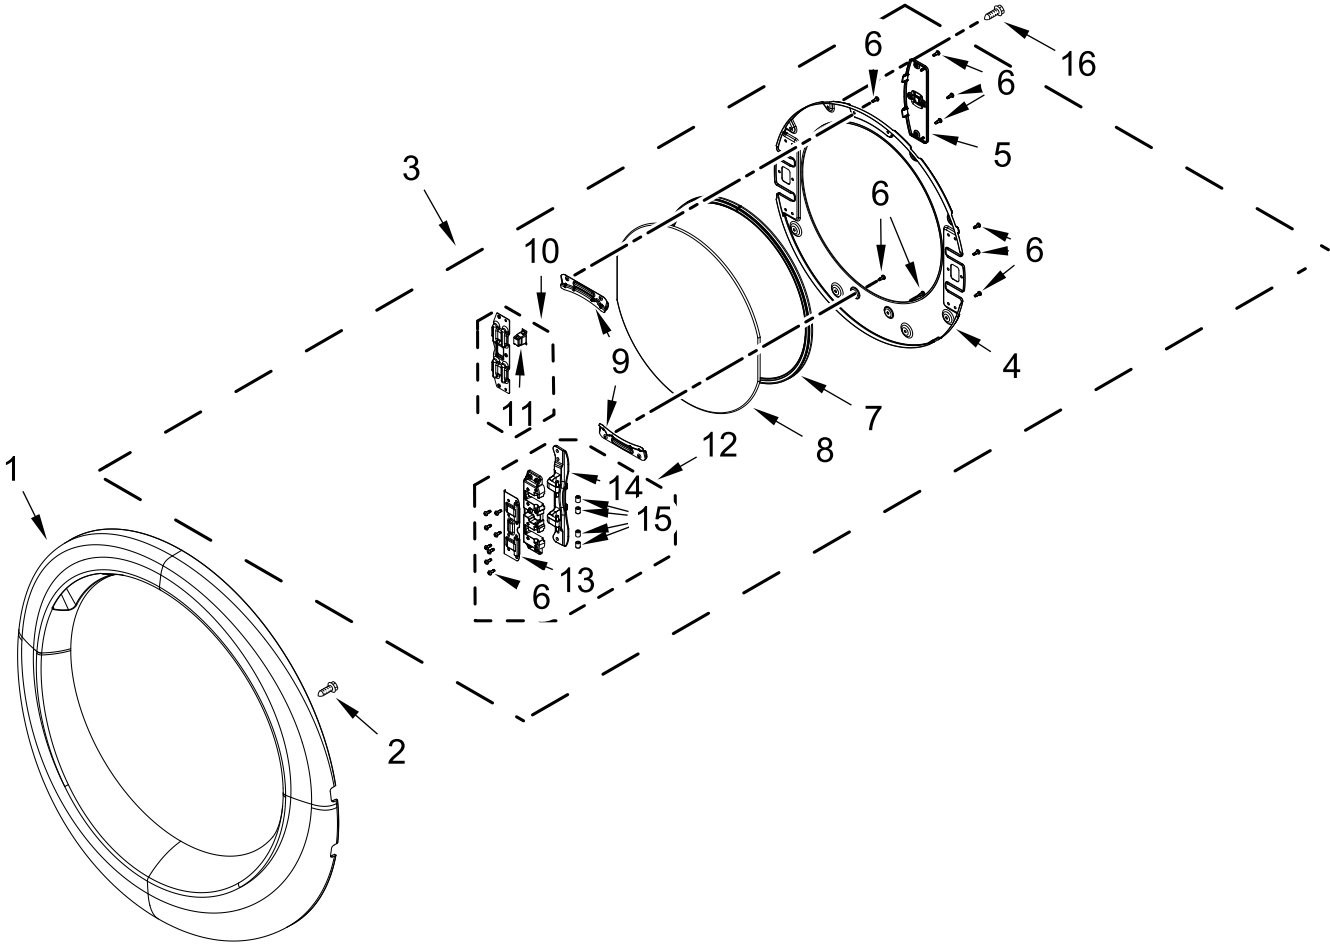

DOOR PARTS

DOOR PARTS

<u>Illus.</u> <u>No.</u>	<u>Part No.</u>	<u>Description</u>	<u>Illus.</u> <u>No.</u>	<u>Part No.</u>	<u>Description</u>	<u>Illus.</u> <u>No.</u>	<u>Part No.</u>	<u>Description</u>
1	W10772480	Door Assembly, Outer	6	W10288126	Screw	12	W10208414	Assembly, Door Hinge
2	8534022	Screw	7	W10329710	Seal, Glass	13	W10208419	Plate, Hinge Retainer
3		Assembly, Inner Door	8	W10823368	Glass, Door	14	W10208415	Hinge, Base
	W10811034	Chrome Shadow	9	W10208252	Bracket, Glass	15	W10208398	Cap, Hinge
4		Door, Inner	10	W10208254	Assembly, Door Catch	16	9742177	Screw
	W10267837	Chrome Shadow	11	W10208401	Assembly, Spring Catch			
5	W10772469	Cover, Door Catch