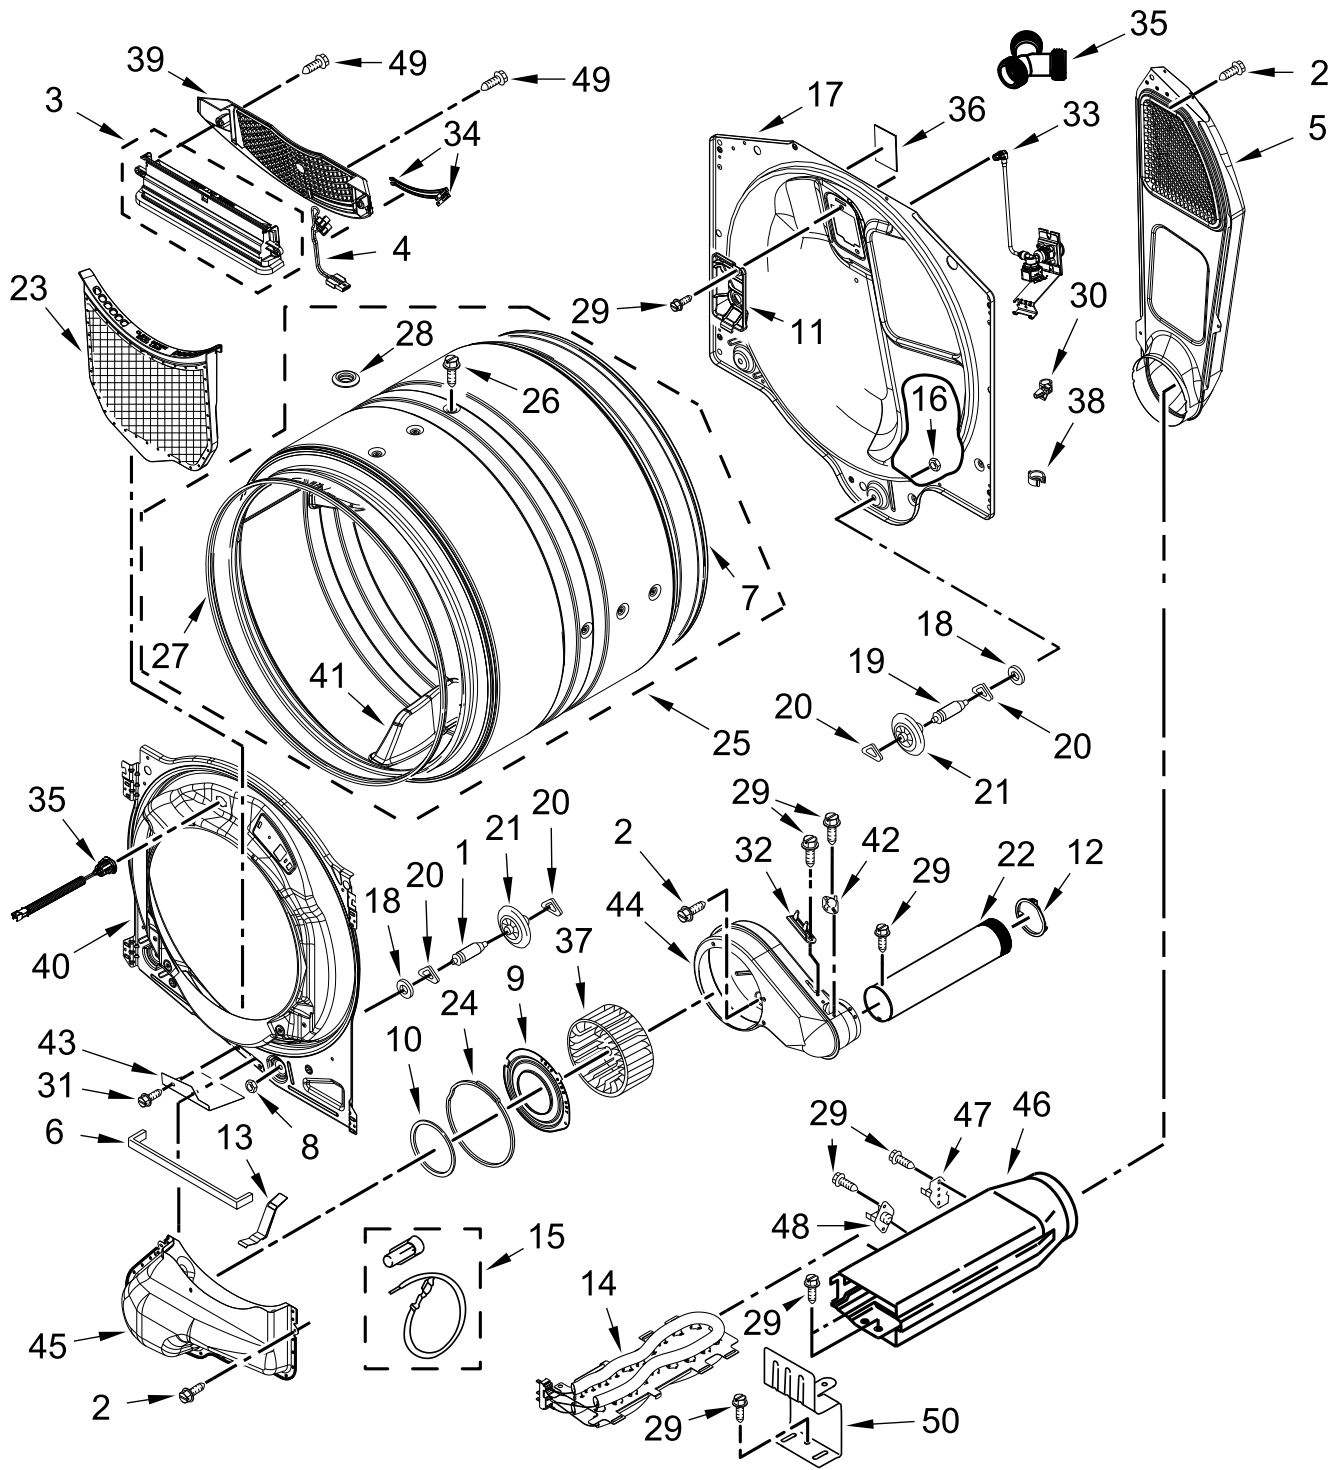

BULKHEAD PARTS

BULKHEAD PARTS

<u>Illus. No.</u>	<u>Part No.</u>	<u>Description</u>	<u>Illus. No.</u>	<u>Part No.</u>	<u>Description</u>	<u>Illus. No.</u>	<u>Part No.</u>	<u>Description</u>
1	W10359271	Shaft, Drum Roller - Right Hand Thread	17	8520836	Bulkhead, Rear	34	3387223	Sensor, Electrode
2	3390647	Screw	18	3387459	Washer	35	W10336486	Connector, Hose -"Y"
3	W10672683	Assembly, Outlet Grill and Housing	19	W10359272	Shaft, Drum Roller - Left Hand Thread	36	W10653662	Pad, Foam
4	W10298258	Harness, Sensor	20	W10512946	Washer, Tri Ring	37	W10211915	Wheel, Blower
5	W11104018	Assembly, Air Duct	21	W10314171	Roller, Support	38	W10044599	Clip, Push To Connect
6	W10211950	Seal, Housing Outlet	22	W10342188	Exhaust Pipe	39	W10672682	Grill, Outlet
7	W10521118	Seal, Drum	23		Screen, Lint	40	W10673493	Bulkhead, Front
8	3934666	Nut, Hex		W10516085	White	41	W10416098	Baffle, Drum
9	W10211901	Assembly, Collar	24	697770	Seal, Plate Cover	42	8557403	Thermostat, High Limit
10	W10211899	Seal, Blower Cover	25	W10381481	Assembly, Drum (Complete)	43	W10128629	Shield, Blower
11	W10208422	Rear Deflector	26	W10219342	Screw	44	W10211911	Housing, Blower
12	W10344699	Collar, Duct	27	W10521122	Seal, Drum Front	45	W10211896	Assembly, Lint Duct
13	W10414388	Clip, Lint Duct	28	W10665050	Cap, Plug	46	W10891205	Assembly, Weld Heater Box
14	3387747	Element, Heater	29	693995	Screw	47	280148	Kit, Thermal Cut-Off (Includes Thermostat)
15	279457	Terminal Wire Kit (For Heater Element Wiring Harness Repair)	30	3391018	Tie, Cable	48	8577274	Thermistor
			31	489463	Screw	49	W10794806	Screw
16	W10001120	Nut, Hex (Left Hand Thread)	32	W10693363	Fuse, Thermal (91C)	50	8066099	Bracket, Heater Box
			33	W10657898	Valve and Hose Assembly