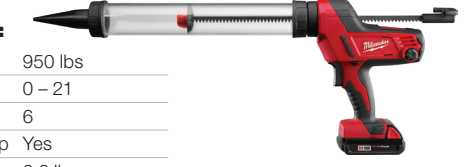

M18™ 6-1/2" Circular Saw Kit

2630-22 (2630-20 Tool-Only)

Specifications:

RPM	3,500
Bevel Capacity	50°
Cut Capacity	2-1/8" at 90°; 1-9/16" at 45°
Arbor	5/8"
Blade Guards	Plastic
Weight	8.5 lbs

Includes: (2) M18™ REDLITHIUM™ XC3.0 Battery Packs, Circular Saw Blade, Rip Fence, Wrench, Multi-Voltage Charger, Contractor Bag

M18 FUEL Compact Router

2723-20 Tool-Only

Specifications:

RPM	10,000 – 31,000
Speeds	6
Collet Size	1/4"
Adjustable Range	1.5"
Height / Weight	6.9 / 3.0 lbs

Battery and Charger Sold Separately

Includes: Fixed Base, Straight Edge Guide, 5-3/4" Template Bushing Sub-base plate, Dust Shroud, 11/16" Collet Wrench, 7/16" Spindle Wrench

Related Accessories:

48-10-5601 Compact Router Plunge Base;
48-10-5602 Compact Router Offset Base

M18 FUEL Barrel Grip Jig Saw

2737B-20 Tool-Only

Specifications:

SPM	3,500
Stroke Length	1"
Bevel Capacity	45°
Blade Clamp	Lever-Action QUIK-LOK™ T-Shank
Orbital Settings	4
Weight	4.6 lbs

Battery and Charger Sold Separately

Includes: Jig Saw Blade, Dust Collection Tube, Shoe Guard, Anti-Splinter Guard, Dust Cover, LED Cover, Wrench

M18™ 10 oz Caulk and Adhesive Gun Kit

2641-21CT (2641-20 Tool-Only)

Specifications:

Force	950 lbs
Inches Per Minute	0 – 21
Speed Settings	6
Auto-Reverse Anti-Drip	Yes
Weight	5.8 lbs

Includes: (1) M18™ REDLITHIUM™ CP1.5 Battery Pack, 10 oz Carriage, M18™ 10 oz Plunger Rod and Piston Assembly, Multi-Voltage Charger

M18™ Random Orbit Sander Kit

2648-21 (2648-20 Tool-Only)

Specifications:

OPM	12,000
Variable Speed	7,000 – 12,000 OPM
Pad Size	5.0"
Orbit Diameter	3/32"
Weight	2.7 lbs

Includes: (1) M18™ REDLITHIUM™ XC3.0 Battery Pack, (2) Pieces of 80 Grit Sandpaper, Universal Hose Adapter, Universal Hook & Loop Pad, Multi-Voltage Charger, Contractor Bag