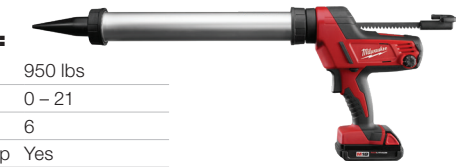

M18™ Multi-Tool Kit

2626-22 (2626-20 Tool-Only)

Specifications:

Speed Settings	12
OPM	11,000 – 18,000
Universal Adapter	Yes
Tool-Free Accessory Change	Yes
Length / Weight	14.0" / 4.2 lbs

Includes: (2) M18™ REDLITHIUM™ XC3.0 Battery Packs, Wood Cutting Blade, Sanding Pad, (5) Assorted Sanding Sheets, Multi-Voltage Charger, Contractor Bag

M18™ 20 oz Aluminum Barrel Sausage Style Caulk & Adhesive Gun Kit

2642-21CT

Specifications:

Force	950 lbs
Inches Per Minute	0 – 21
Speed Settings	6
Auto-Reverse Anti-Drip	Yes
Weight	6.5 lbs

Includes: (1) M18™ REDLITHIUM™ CP1.5 Battery Pack, 20 oz Aluminum Sausage Style Barrel, M18™ 20 oz Plunger Rod and Piston Assembly, Nozzle, Multi-Voltage Charger