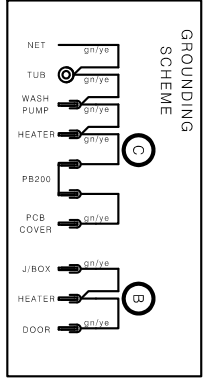

WIRING DIAGRAM

808936618
A00246001