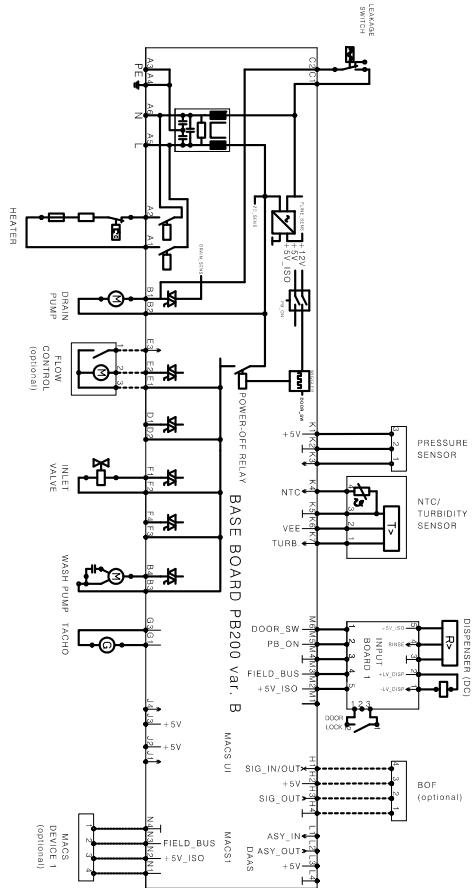

WIRING DIAGRAM

CIRCUIT DIAGRAM

Wire-color

Code	Color
Bk	Black
Br	Brown
Bl	Blue
rd	Red
grn	Green/Yellow

Line-Style

--- Component is currently not in use
--- Component is optional

Connections included in Wireharnesses

Wireharn. Common	Wireharn.1	Wireharn.2	Wireharn.3	Wireharn.4	Wireharn.5
A	Board	Dispenser	Washpump		
A	Board	FlowControl			
A	Board	WaterPump/Drive			
A	Board	PressureSensor	NTC/Turbidity Sensor		
B	Dispenser	Dispenser	Board		
B	Dispenser	Dispenser	Dispenser		
C	Board	Heater