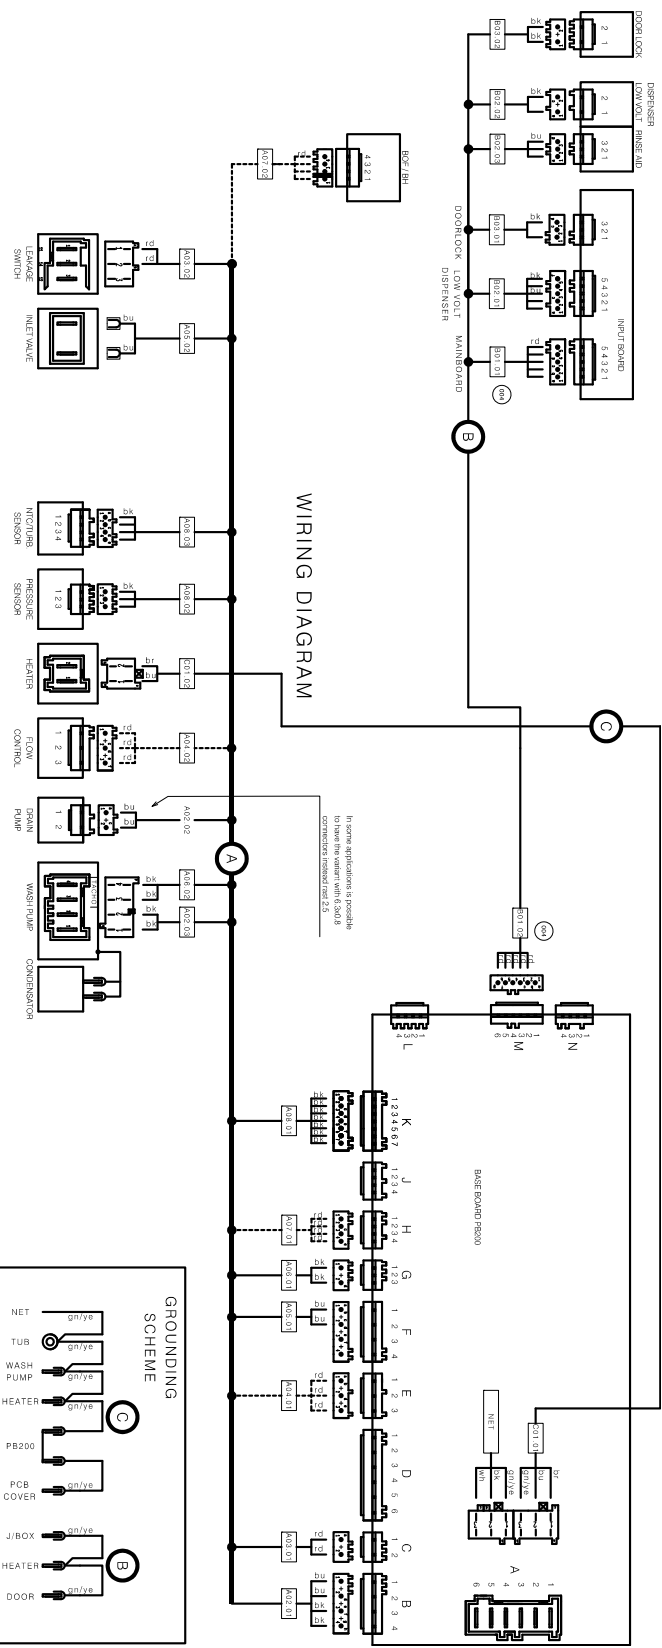

WIRING DIAGRAM

808936618
A00246001