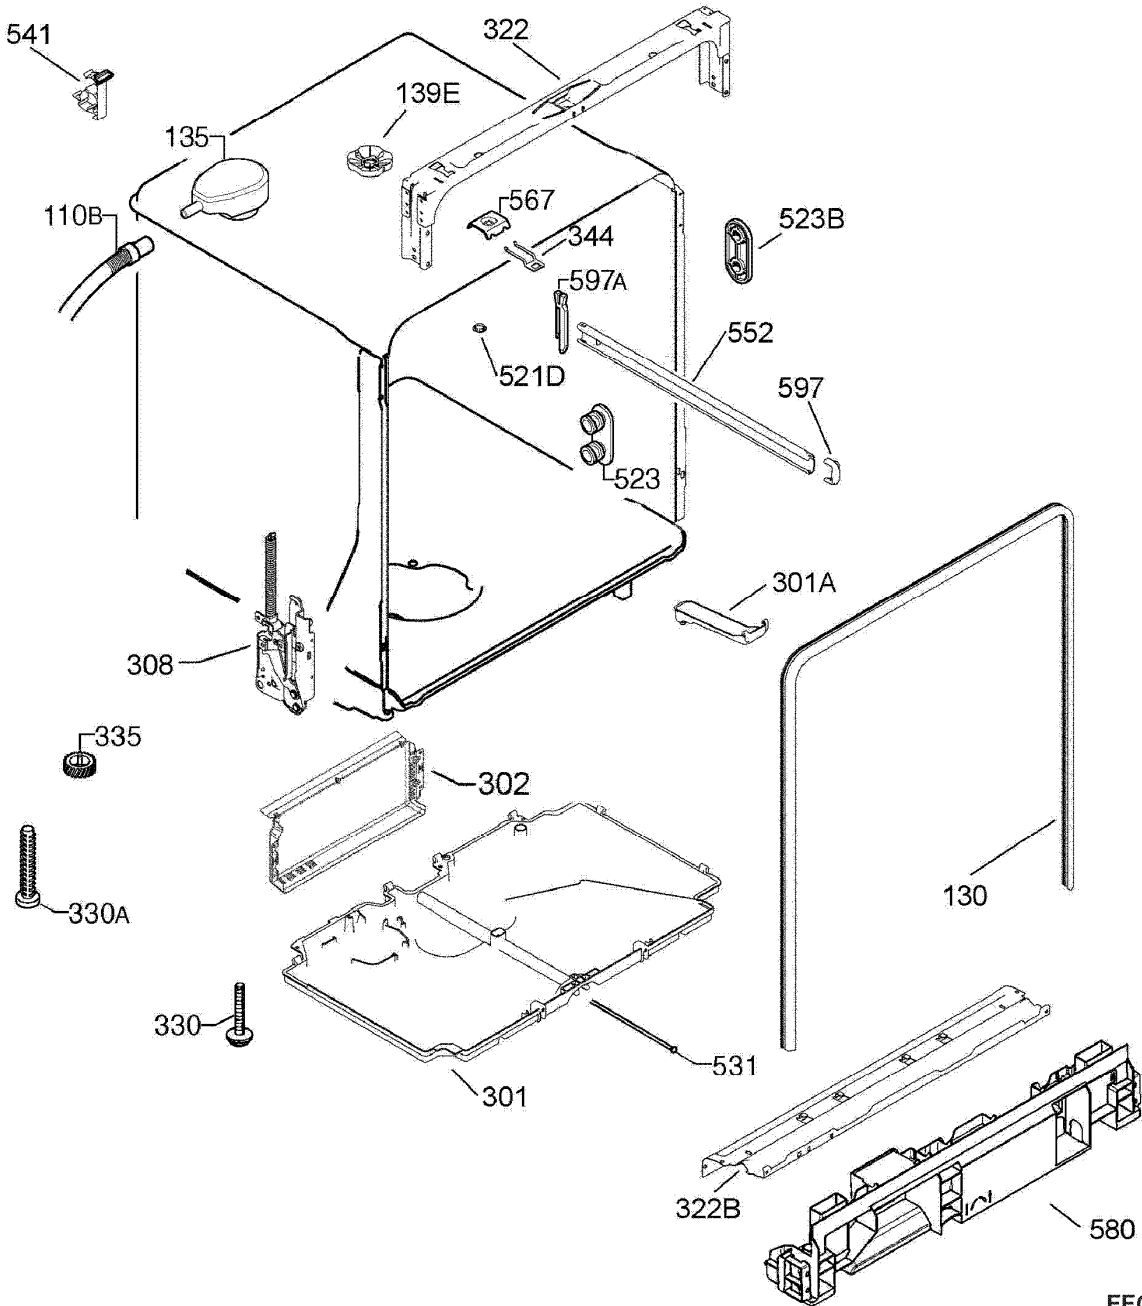

TUB & FRAME

FFGID2474QF0A

TUB & FRAME

Model Index: A FGID2474Q (FGID2474QB0A)
 B FGID2474Q (FGID2474QF0A)
 C FGID2474Q (FGID2474QW0A)

POS. NO	PART NO.		DESCRIPTION
110B	117281421	A B C	Pipe, drying, activator
130	117158011	A B C	Seal, door
135	117145823	A B C	Container, drying, activator
139E	807240301	A B C	Nut, spray arm, upper
301	807104203	A B C	Tray, bottom
301A	405513837	A B C	Overflow hose, kit
302	A00075001	A B C	Cover, electronics
308	405517992	A B C	Hinge Assembly, kit, RH and LH
322	A00166801	A - -	Crossbar, front, zinc, top
322	A00166805	A B C	Crossbar, front, black, top
322B	117493700	A - C	Cross Piece, front, bottom
322B	117156105	- B -	Cross Piece, front, bottom
330	117368700	A B C	Foot, adjustable, front
330A	117363200	A B C	Foot, adjustable, central
335	152714200	A B C	Cog, wheel
344	152234405	A B C	Latch
521D	152657610	A B C	Plug, latch hole
523	405526079	A B C	Roller Assembly, kit, tub
523B	152122010	A B C	Holder, roller, stiffening
531	A00021003	A B C	Screw, foot adjusting, central
541	152641700	A B C	Clamp, hose
552	A00212701	A B C	Rail, upper rack
567	152323603	A B C	Bracket, latch
580	807104303	A B C	Cover, bottom, front
597	152047941	A B C	Stop, rack rail, dark grey, front
597A	646123406	A B C	Stop, rack rail, dark grey, rear
*	117427700	A B C	Clip, rivet