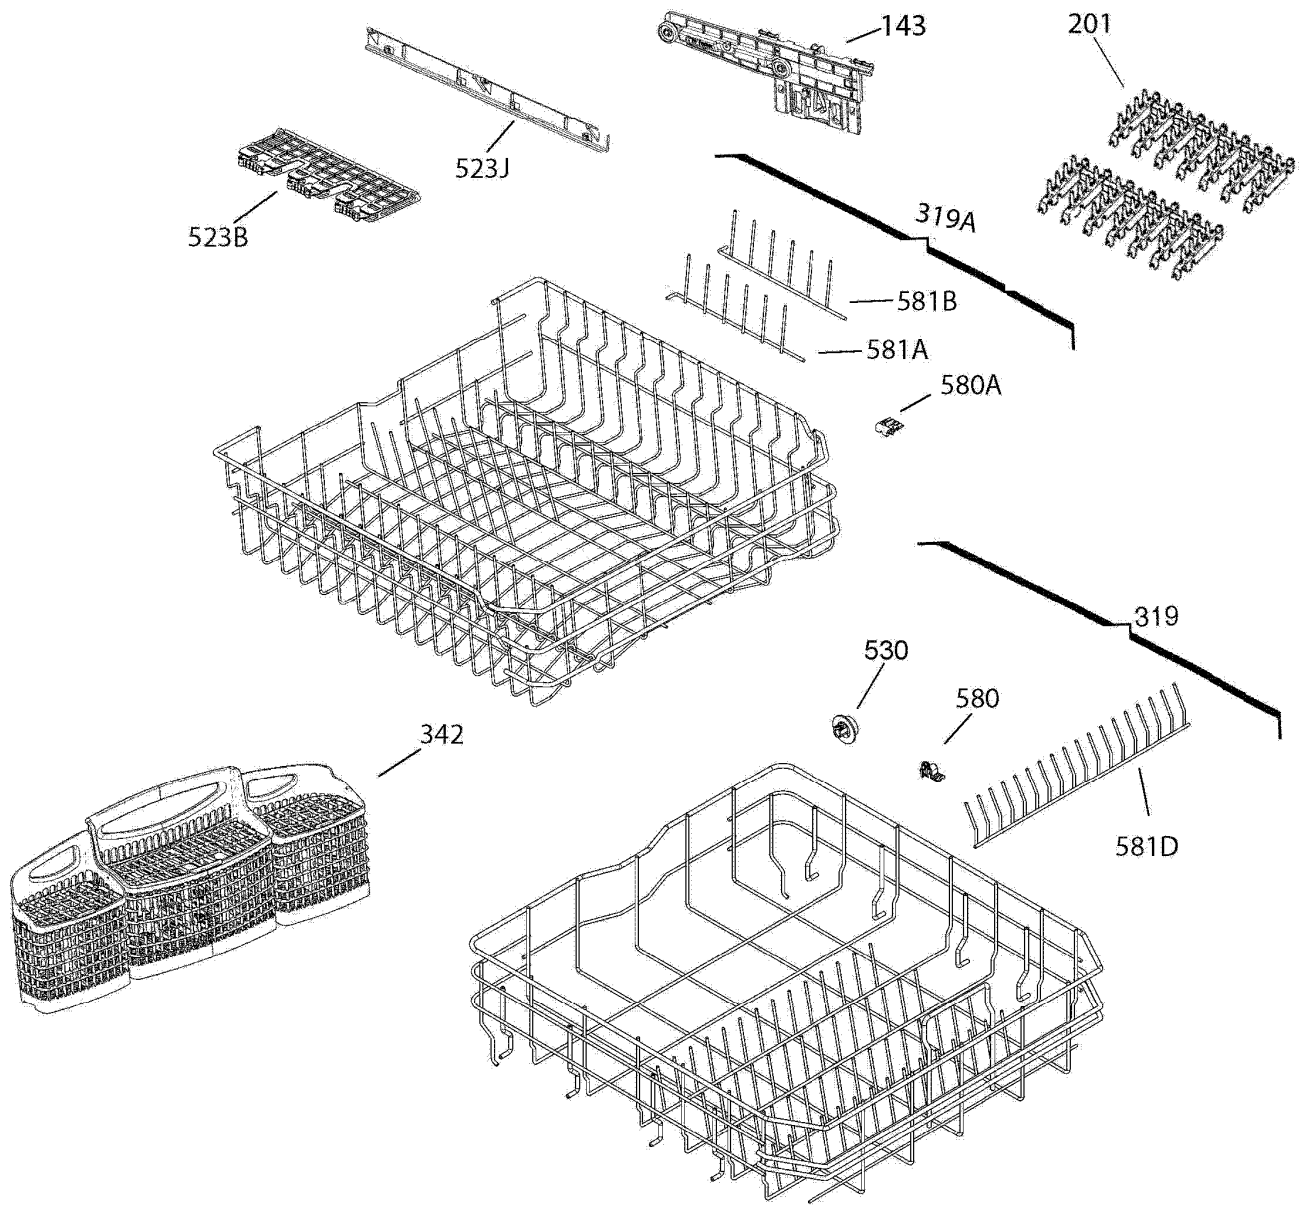

RACKS

RFID2474QF0A

RACKS

Model Index: **A** FGID2474Q (FGID2474QB0A)
                          B FGID2474Q (FGID2474QF0A)
                          C FGID2474Q (FGID2474QW0A)

POS. NO	PART NO.		DESCRIPTION
143	808092513	A B C	Adjustment, upper rack, LH
143	808092514	A B C	Adjustment, upper rack, RH
201	808507801	A B C	Soft Grip, spikes, rubber
319	A00241307	A B C	Rack Assembly, lower, silver
319A	A00251510	A B C	Rack Assembly, upper, silver
342	154749604	A B C	Basket, Cuttlery, black, lower rack, 3 pcs
523B	808124102	A B C	Shelf, cup, grey
523J	808138102	A B C	Holder, cup shelf
530	405507213	A B C	Rack Roller, kit, lower
580	807282902	A B C	Clip, partition, lower rack
580A	A00141702	A B C	Fixing Clamp, partition, upper
581A	A00237001	A B C	Partition, upper rack, LH
581B	807077101	A B C	Partition, upper rack, RH
581D	A00240901	A B C	Partition, lower rack