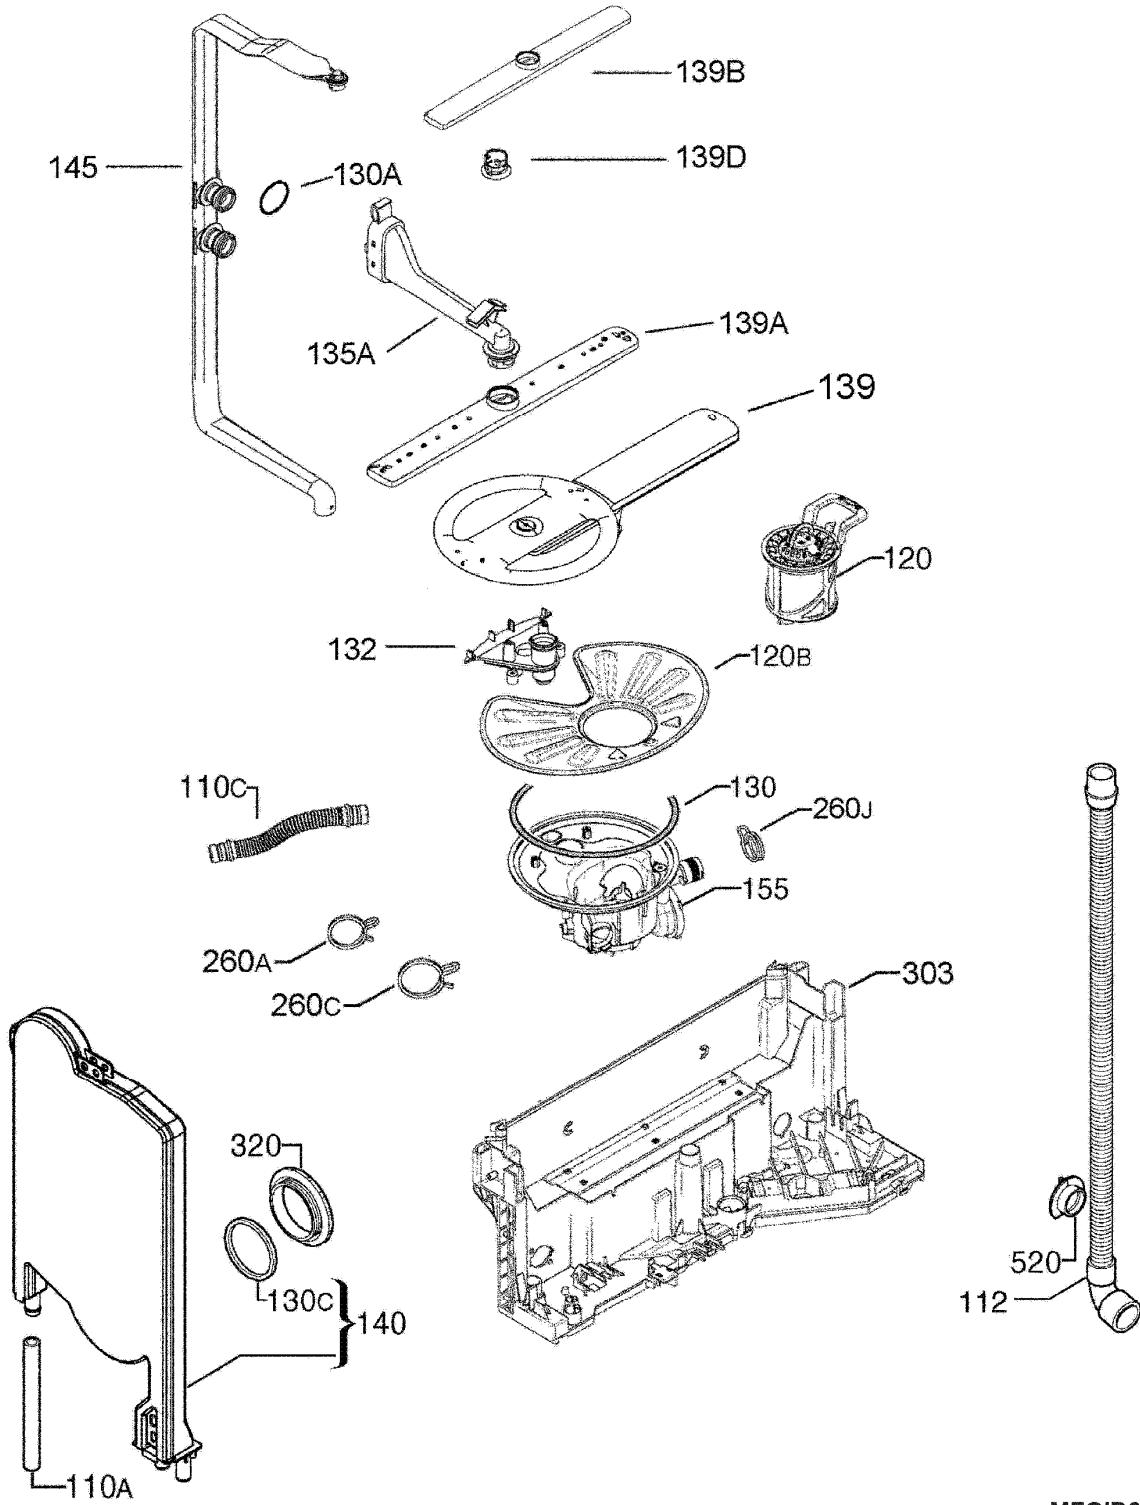

WASH SYSTEM

MFGID2474QF0A

WASH SYSTEM

Model Index: A FGID2474Q (FGID2474QB0A)
B FGID2474Q (FGID2474QF0A)
C FGID2474Q (FGID2474QW0A)

POS. NO	PART NO.		DESCRIPTION
110A	807526501	A B C	Tubing, container cup, to fill valve
110C	A00005901	A B C	Hose, sump, 370mm, water softener
112	807032601	A B C	Hose, drain
120	A00201402	A B C	Drain Filter, assembly, w/glass trap
120B	111920904	A - C	Filter, flat
120B	808429701	- B -	Filter, flat, indicator
130	111918600	A B C	O-ring, sump
130A	A00045701	A B C	Seal, channel, drainage
130C	5065923100	A B C	Seal, container cup, round
132	111915813	A - C	Support, spray arm, lower
132	111915811	- B -	Support, spray arm, lower
135A	A00060301	A B C	Duct, grey
139	111920821	A B C	Spray arm, lower, grey
139A	808321102	A B C	Spray arm, middle, grey
139B	807382106	A B C	Spray arm, grey, upper
139D	807035801	A B C	Bearing, spray arm, upper
140	117048173	A B C	Container Cup, small
145	A00023201	A B C	Manifold, delivery tube, inner
155#	A00049405	A - C	Sump Assembly, water
155#	A00049401	- B -	Sump Assembly, water
260A	807868902	A B C	Clamp, pump, flow regulator
260C	807868903	A B C	Clamp, pump, sump
260J	807868901	A B C	Clamp, drain hose
303	807104103	A B C	Base, lower, rear
320	152627221	A - C	Grill, vapor outlet, dark grey
320	152627210	- B -	Grill, vapor outlet, dark grey
520	807201901	A B C	Flange, discharge hose