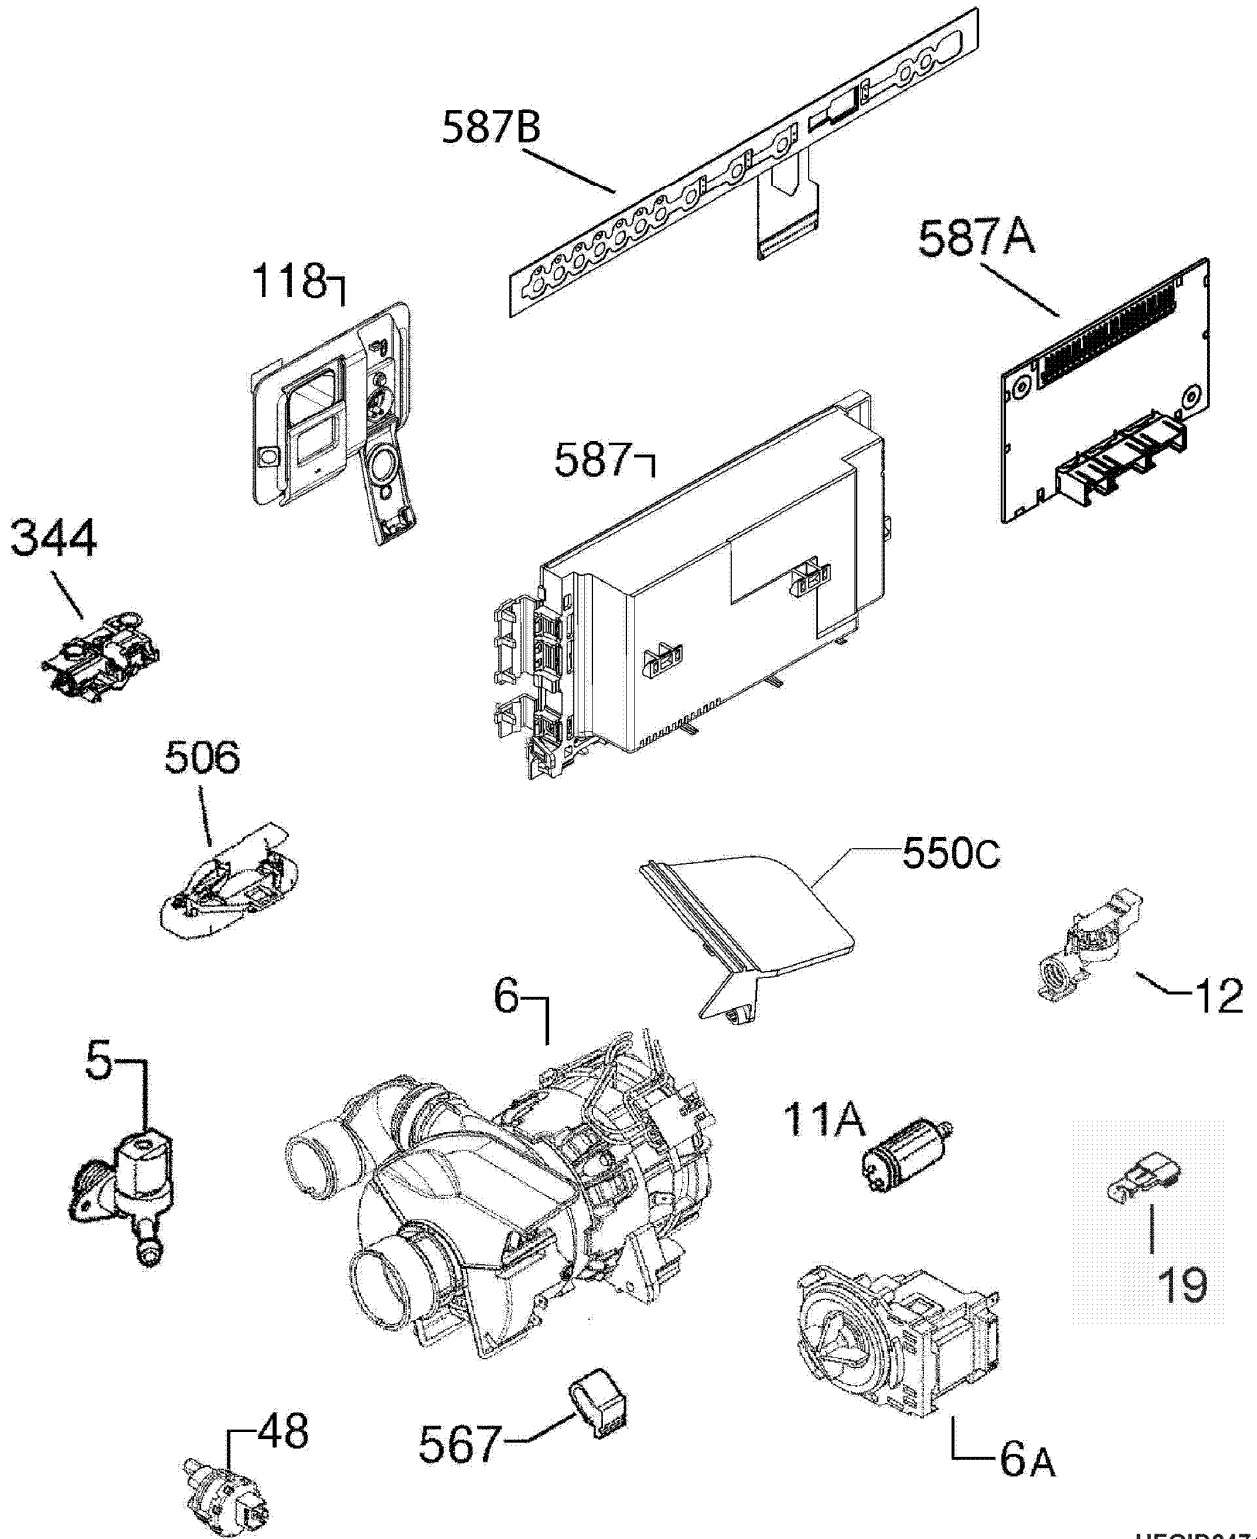

DOOR

Model Index: A FGID2474Q (FGID2474QB0A)
B FGID2474Q (FGID2474QF0A)
C FGID2474Q (FGID2474QW0A)

POS. NO	PART NO.		DESCRIPTION
130	117341900	A B C	Gasket, door, black, bottom
303	807110303	A B -	Kickplate, black
303	807110302	- - C	Kickplate, white
305	A00030302	A - -	Outer Door, black
305	A00030301	- B -	Outer Door, stainless
305	A00030303	- - C	Outer Door, white
311	A00010702	A B C	Liner, door
523C	807194801	A B C	Support, kickplate
523J	807110203	A B -	Cover, sliding, black, kickplate
523J	807110202	- - C	Cover, sliding, white, kickplate
530	154724903	A - -	Handle, towel bar, black
530	154724905	- B -	Handle, towel bar, stainless
530	154724901	- - C	Handle, towel bar, white
563	405526082	A B C	Screw, kit, 4-2 x 11, (6pcs)
*	328655280	A B C	Built-in, kit

ELECTRICAL PARTS

UFGID2474QF0A