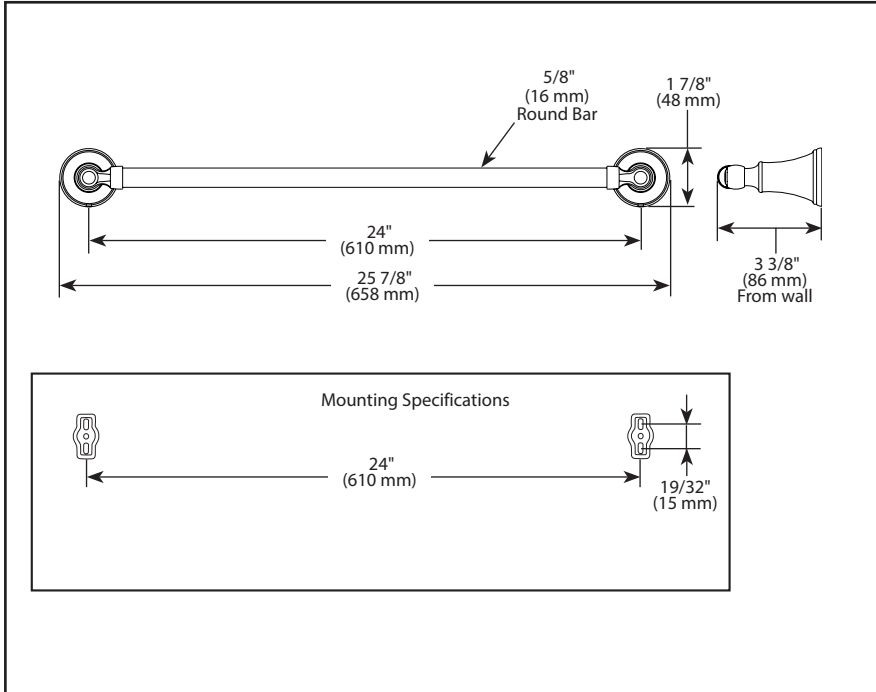

▲ Designate proper finish suffix

see what Delta can do™

ACCESSORIES

- Woodhurst™ Bath Collection
- 24" Towel Bar

STANDARD SPECIFICATIONS:

- Wood blocking is preferable behind all wall surfaces. If wood blocking is not available, the following fasteners are suggested: Tile/Masonry-Plastic or lead Anchors Plaster/drywall-Toggle bolts.
- Mounting hardware included with product.

WARRANTY

- Lifetime Faucet and Finish Limited Warranty to the original consumer purchaser to be free from defects in material and workmanship.
- 5 Year Limited Warranty for usage in all industrial, commercial and business applications.

Delta reserves the right (1) to make changes in specifications and materials, and (2) to change or discontinue models, both without notice or obligation. Dimensions are for reference only. See current full-line price book or www.deltafaucet.com for finish options and product availability.

Delta Faucet Company

55 E. 111th Street, Indianapolis, Indiana 46280
350 South Edgeware Road, St. Thomas, Ontario Canada N5P 4L1
© 2018 Delta Faucet Company