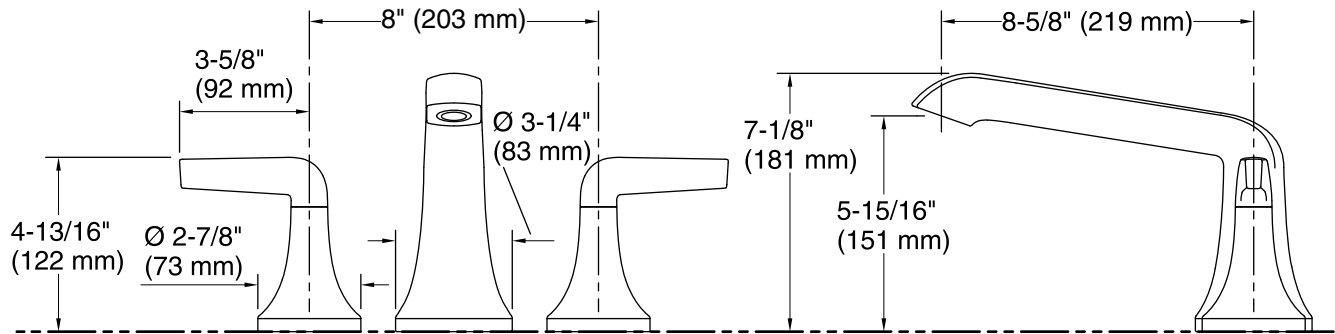

Technical Information

All product dimensions are nominal.

Spout:

Spout reach: 8-5/8" (220 mm)

Handle clearance: 3-5/8" (92 mm)

Notes

Install this product according to the installation instructions.

ADA, OBC, CSA B651 compliant when installed to the specific requirements of these regulations.