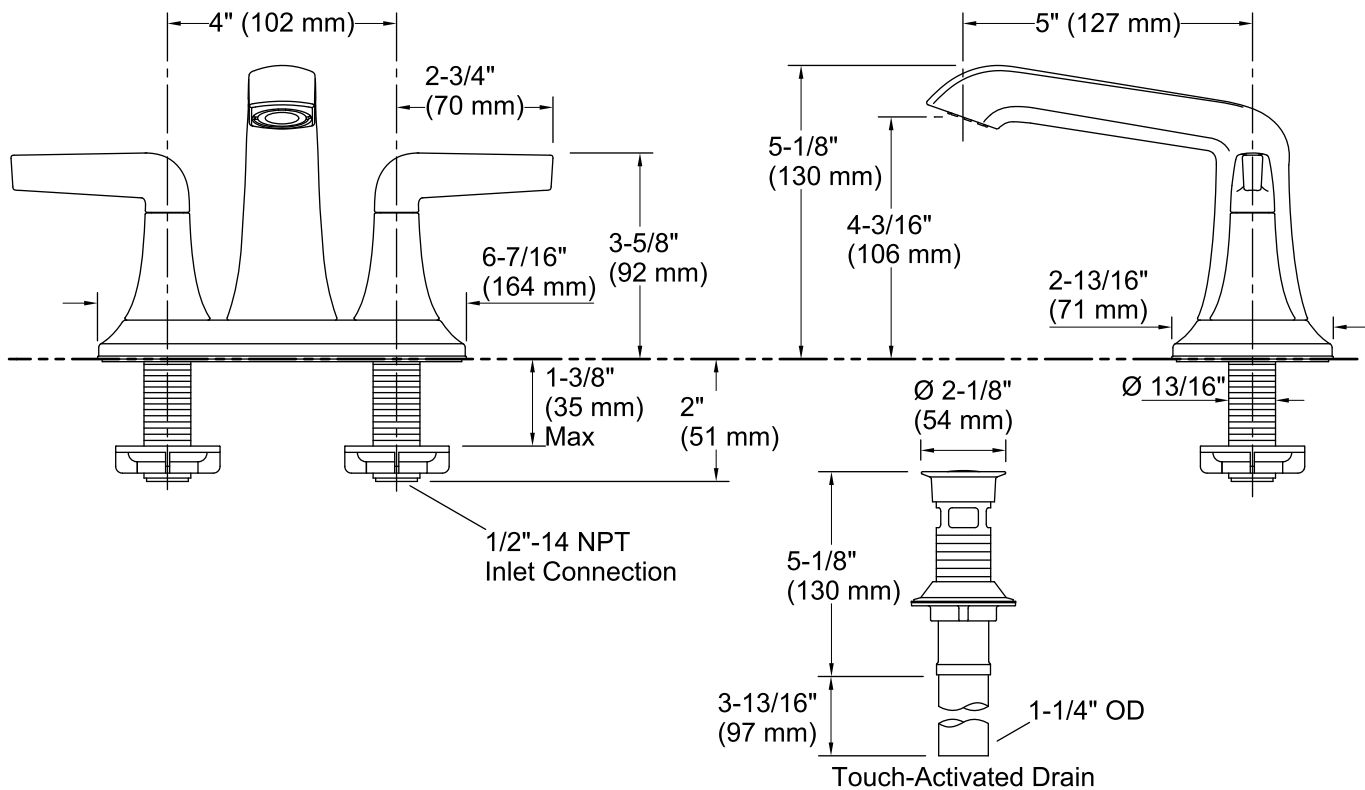

### Features

- 5" (126 mm) spout reach.
- 1.2 gal/min (4.5 l/min) maximum flow rate [max at 60 psi (4.14 bar)].
- KOHLER ceramic disc valves exceed industry longevity standards for a lifetime of durable performance.
- Two-handle centerset bathroom sink faucet for 4" centers.
- Includes metal touch-activated drain with 1-1/4" tailpiece.
- Coordinates with Tempered™ faucets, accessories, and showering components to complete your bathroom.

### Installation

- For 4" (102 mm) centers.

ADA CSA B651 OBC

### Technical Information

All product dimensions are nominal.

#### Spout:

Spout reach: 5" (126 mm)

Handle clearance: 2-3/4" (70 mm)