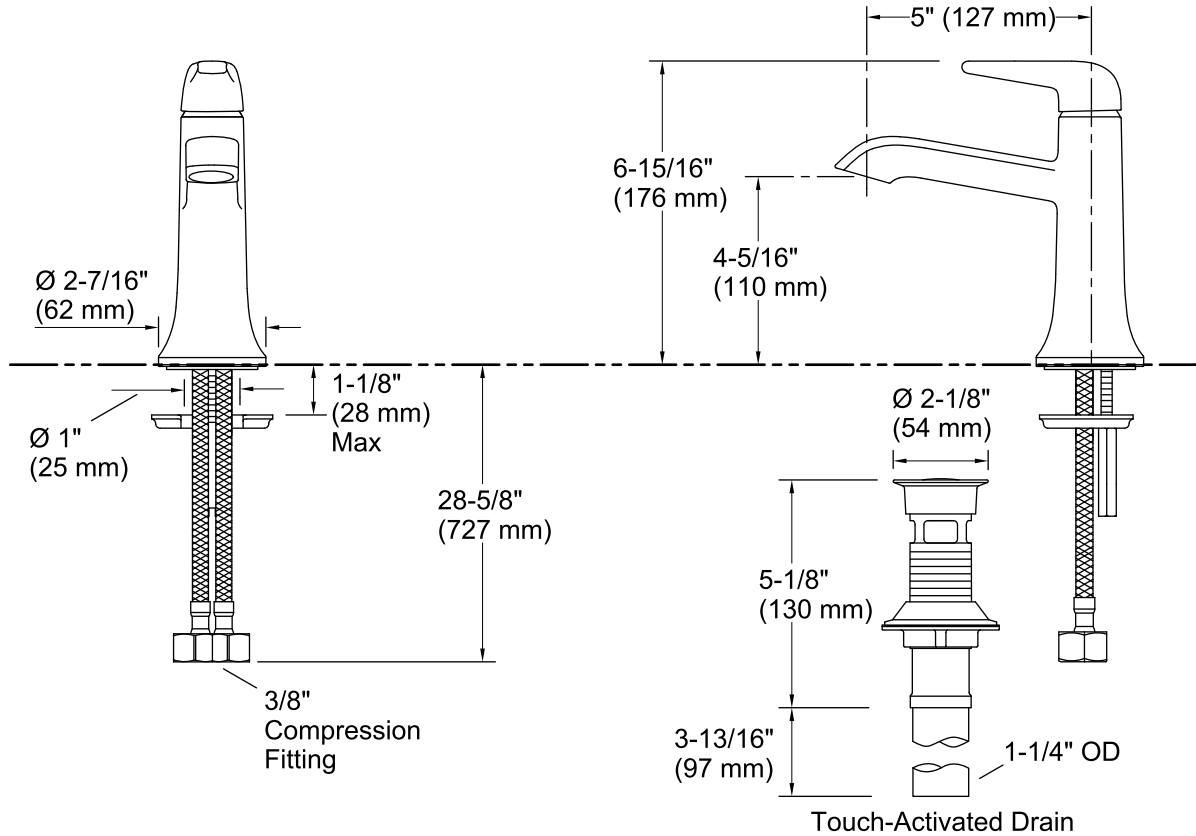

Technical Information

All product dimensions are nominal.

Faucet:

Flow rate: 1.2 gal/min (4.5 l/min)

Pressure: 60 psi (4.1 bar)

Drain included: Yes

Spout:

Spout reach: 5" (128 mm)

Notes

Install this product according to the installation instructions.

ADA, OBC, CSA B651 compliant when installed to the specific requirements of these regulations.