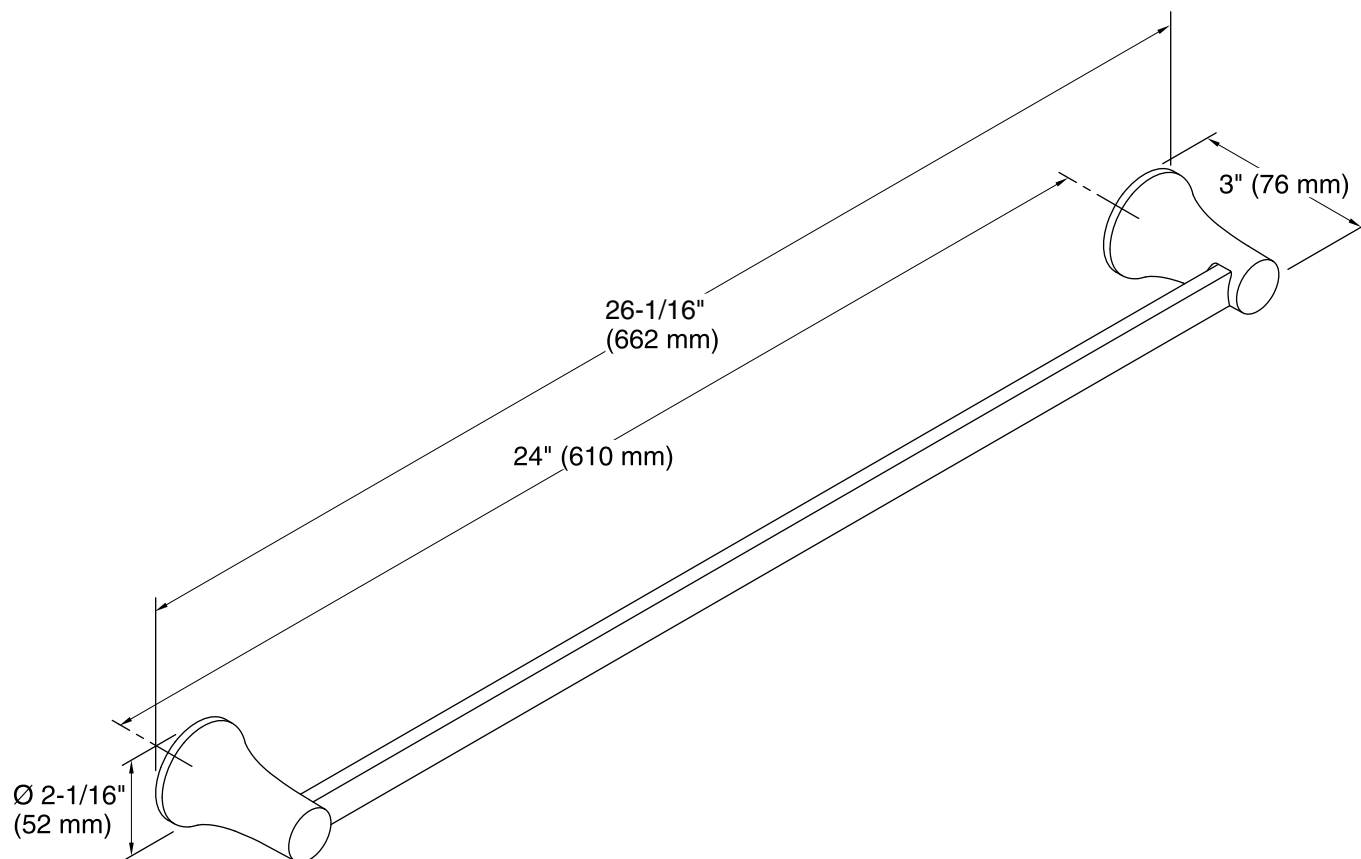

	CP	Polished Chrome
	SN	Vibrant® Polished Nickel
	BN	Vibrant® Brushed Nickel
	BL	Matte Black

Technical Information

All product dimensions are nominal.

Notes

Install this product according to the installation instructions.