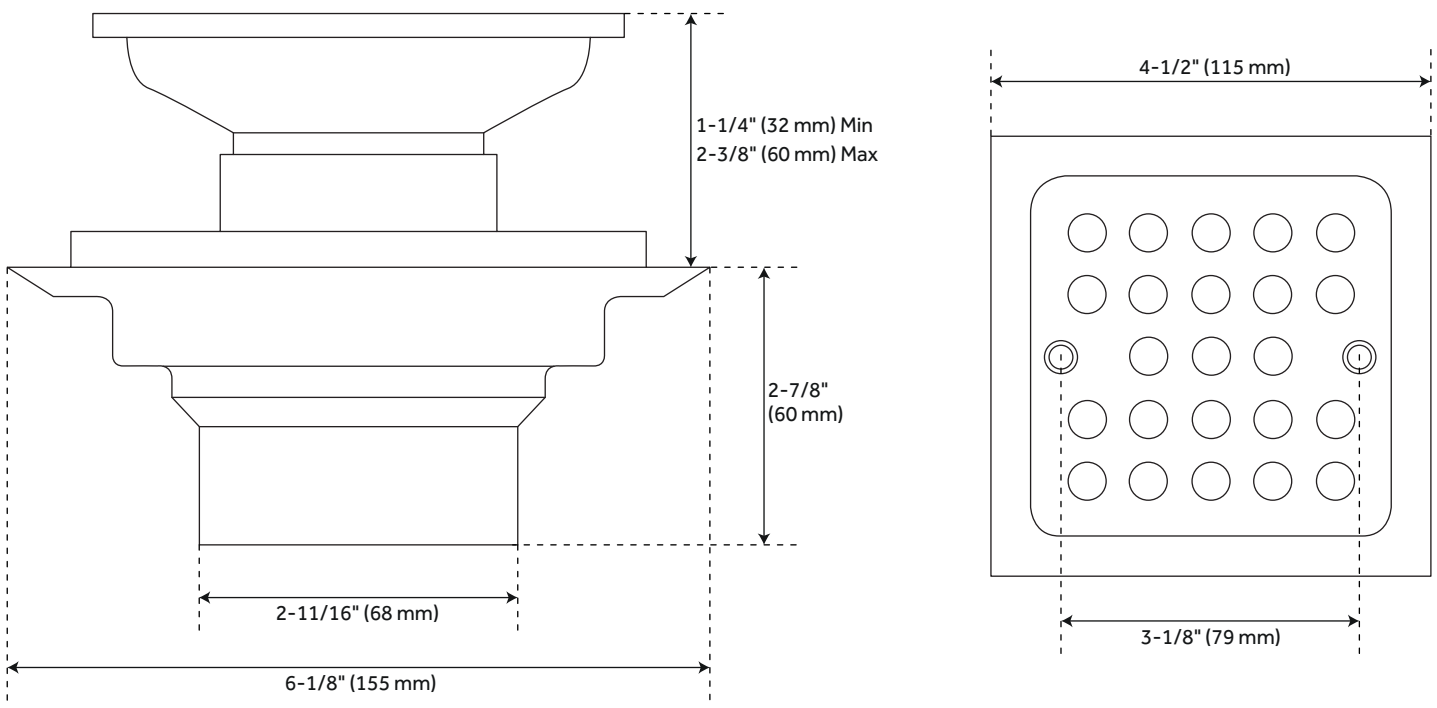

## FEATURES

Material: Brass

Length: 4-5/8"

Width: 4-5/8"

Height: 4-1/8"

Assembly Required: No

Fits Drain Hole Size: 2-11/16"

ASME A112.18.2/CSA B125.2

# MENLO SQUARE SHOWER DRAIN

SKU: 948036

Code: SH608, SH484209, SH485530

## ADDITIONAL FEATURES

- Solid brass basket and a PVC drain.
- Width: 4-1/2".
- Length: 4-1/2".
- Height: 1-1/4" min to 2-3/8" max.
- Drain Connection: 2" or 3".
- Drain Diameter: 2-11/16".

REVISED 1/23/2024

# MENLO SQUARE SHOWER DRAIN

All dimensions and specifications are nominal and may vary. Use actual products for accuracy in critical situations.