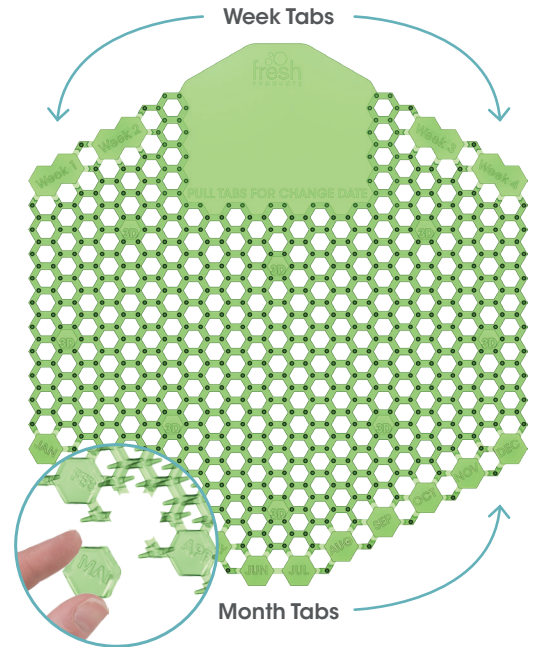

The Wave 3D

The ultimate splash reducing urinal screen

Freshens for 30 days

Releases billions of optimized bacteria and more than twice the fragrance as competing urinal screens over 30 days to keep the urinal and restroom smelling fresh.

Installs correctly every time

Unique design eliminates installation error and installs both ways without sacrificing splash reducing performance.

Reduces splash and cleaning time

Long posts on both sides plus a unique hexagon lattice eliminate urine splash, cutting cleaning time.

Reminds you when to change it

Simply pull off the week & month tabs to set your reminder.

Watch it in action

See the performance test online at:
www.youtube.com/user/freshproductsllc

	Fragrance	Color
↑ INTENSITY	Herbal Mint	Green
	Honeysuckle	White
	Kiwi Grapefruit	Red
	Fabulous	Purple
	Wintergreen	Blue
	Ocean Mist	Teal
	Mango	Orange
	Mango (Clear)	White
	Citrus	Yellow
	Spiced Apple	Magenta
	Cotton Blossom	Light Blue
	Guava Pineapple	Light Orange
	Cucumber Melon	Light Green

The Wave 3D has a more open design, increased height, and thus does not splash.

With fewer openings, it pools liquid causing splashback.

Packaging

10 screens/inner
 6 inners/master

Made in U.S.A.

Meets the "Purchase of Sustainable Cleaning Products and Materials" criteria under the LEED point management system.