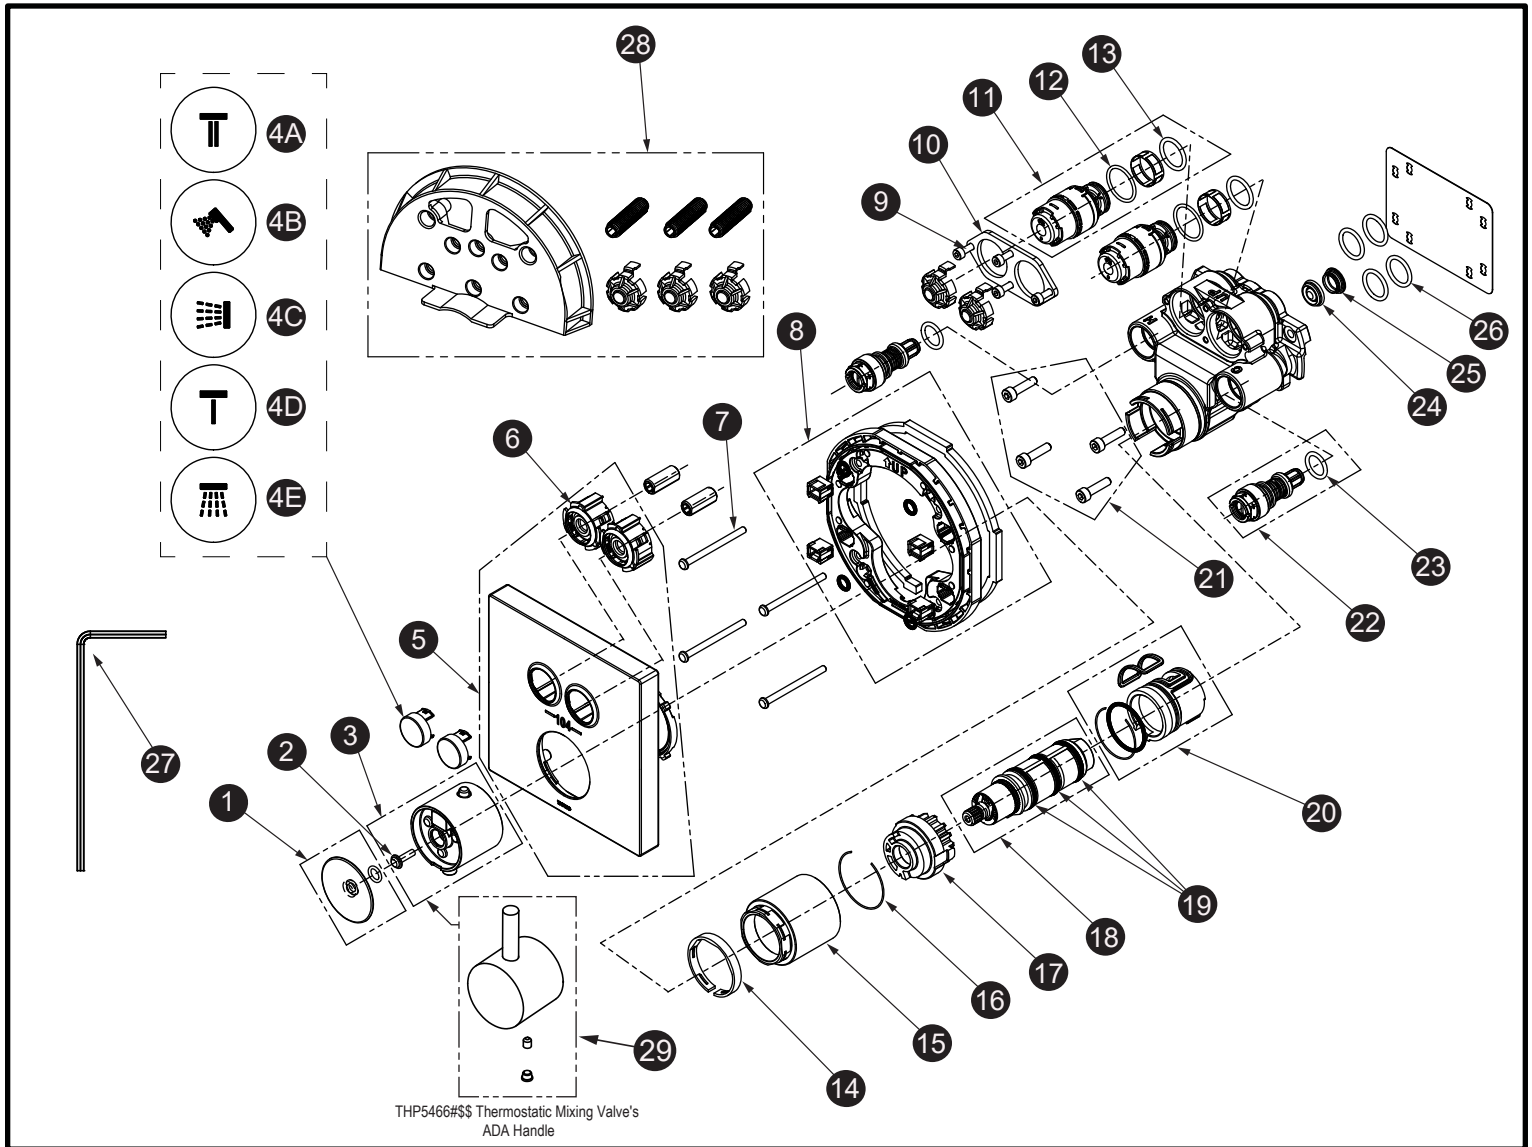

Thermostatic w/ 2-Way Shutoff Push Button Valve

THP5466\$\$ Thermostatic Mixing Valve's
ADA Handle

Item	Part	Description	Item	Part	Description
1*	THP5215#\$\$	Handle Cap	14	THP5221	Snap Ring
2	THP5216	Screw	15*	THP5222#\$\$	Cartridge Sleeve
3*	THP5217#\$\$	Temp. Control Handle	16	THP5223	Snap Ring
4A*	THP5278#\$\$	Push Button: Tub Spout	17	THP5224	Temperature Limiter
4B*	THP5279#\$\$	Push Button: Handshower	18	THP5276	Thermostat Cartridge
4C*	THP5280#\$\$	Push Button: Body Spray	19	THP4616	O-Ring
4D*	THP5281#\$\$	Push Button: Warm Spa	20	THP5227	Inner Sleeve
4E*	THP5282#\$\$	Push Button: Showerhead	21	THP5230	Hex Screw (4 pcs/pkg)
5*	THP5284#\$\$	Trim	22	THP5228	Service Stop
6	THP5268	Push Button Base	23	THP5229	O-Ring
7	THP5269	Screw (4 pcs/pkg)	24	THP5288	Sealing Ring
8	THP5270	Lining Plate	25	THP5287	Cap
9	THP5285	Screw (4 pcs/pkg)	26	THP5231	O-Ring (4 pcs/pkg)
10	THP5286	Fixing Plate	27	THP5232	Hex Wrench
11	THP5273	Diverter Cartridge	28	THP5277	Fixing Cover set
12	THP4756	O-Ring	29	THP5466#\$\$	Thermostatic Mixing Valve's ADA Handle
13	THP4736	O-Ring			

* Please specify finish when ordering

LEGEND	
\$\$	= Denotes Finish
#CP	= Polished Chrome
#BN	= Brushed Nickel
#PN	= Polished Nickel