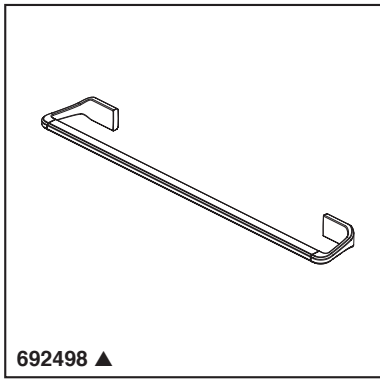

## ACCESSORIES

- Levoir™ Collection
- 24" Towel Bar

692498 ▲

Submitted Model No.: \_\_\_\_\_

Specific Features: \_\_\_\_\_