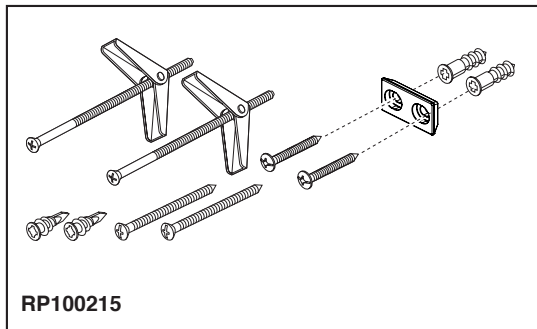

RP100215

▲ Designate proper finish suffix