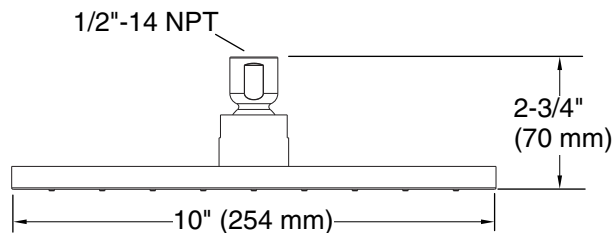

K-13696

Product Diagram