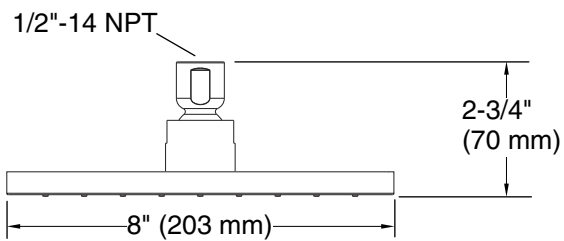

CONTEMPORARY SQUARE

Installation Notes

Install this product according to the installation guide.

K-13695