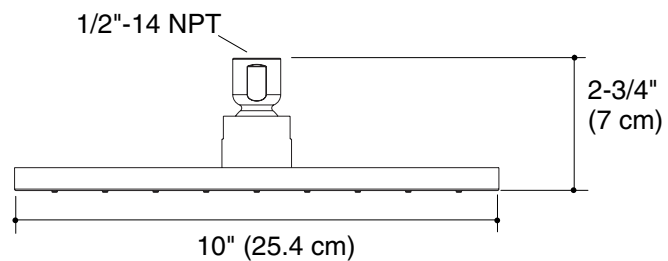

KOHLER® Roughing-In

K-13695, K-13696 CONTEMPORARY SQUARE RAIN SHOWERHEAD

Product Information

Applicable product:			
Rain showerhead	8" (20.3 cm)	80 nozzles	K-13695
Rain showerhead	10" (25.4 cm)	80 nozzles	K-13696

Installation Notes

Install this product according to the installation guide.

K-13696