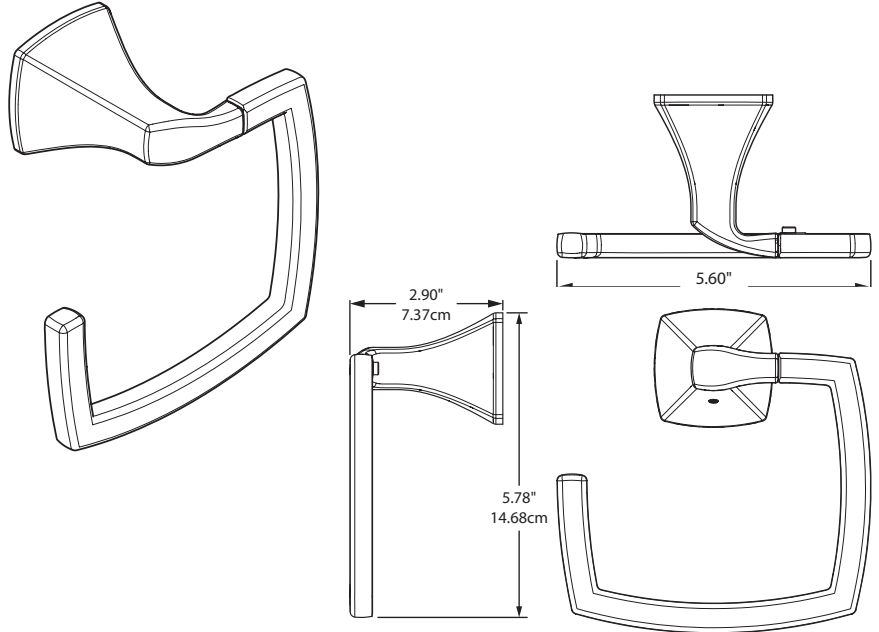

Voss™ Technical Specification

Towel Ring

YB5186

Stock Numbers:

- **YB5186BN – Towel Ring**
Brushed Nickel Finish
- **YB5186CH – Towel Ring**
Chrome Finish
- **YB5186ORB – Towel Ring**
Oil Rubbed Bronze Finish
- **YB5186BG – Towel Ring**
Brushed Gold

Dimensions:

Materials:

Towel Ring is constructed of zinc.

Installation Instructions:

1. Remove the mounting bracket from the body by loosening the setscrew.
2. Position the assembled unit on the wall where desired.
3. Lightly mark the outline of the base.
4. Center a mounting bracket within the base outline with **“UP” facing you.**
5. Attach the mounting bracket to the wall, using the wall anchors provided.
6. Mount the base on the corresponding mounting bracket. Check and make sure that the base set screw hole is facing down. Assemble a set screw to the base. Use the allen wrench included in the hardware kit to tighten the set screw and secure the assembly to the mounting bracket.