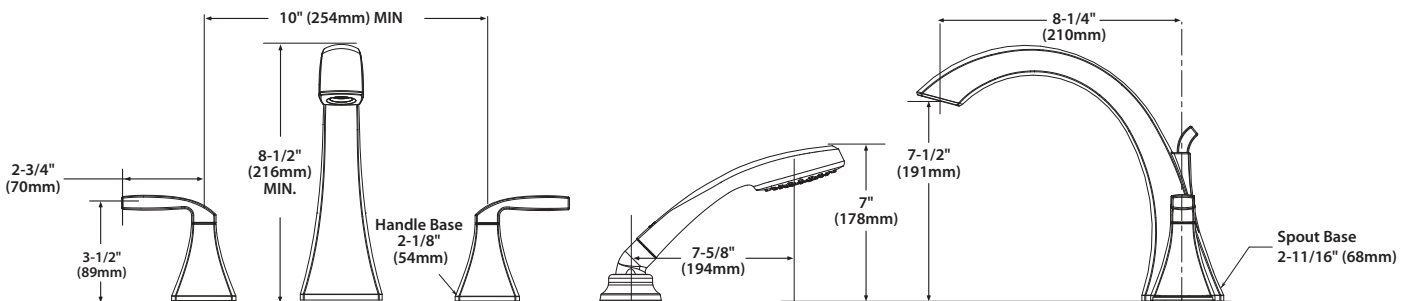

FLOW

- Hand shower meets 2.5 gpm max (9.5 L/min)

STANDARDS

- Third party certified to ASME A112.18.1/CSA B125.1, and all applicable requirements referenced therein
- ADA  for lever handles

WARRANTY

- Lifetime limited warranty against leaks, drips and finish defects to the original consumer purchaser
- 5 year warranty if used in commercial installations

VOSS™ Two Handle Roman Tub Faucet Trim with Diverter Valve

Models: T694 series

Valves: 9792, 9793, 9796, 9797

CRITICAL DIMENSIONS

(DO NOT SCALE)