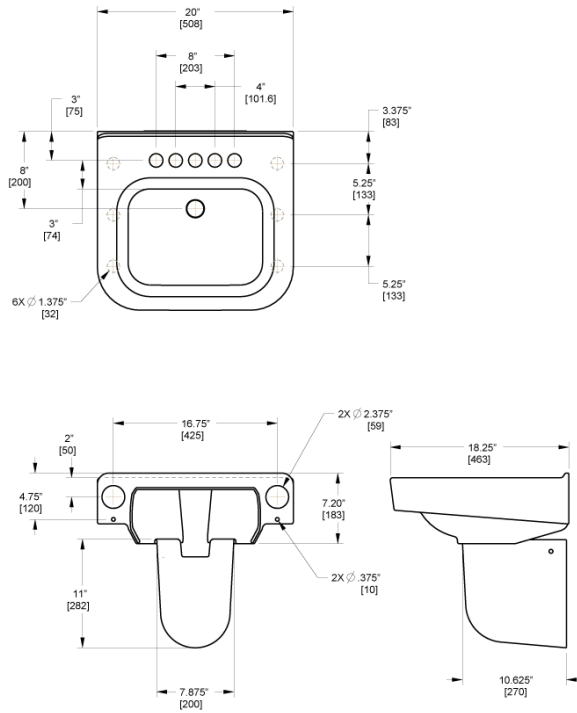

CODE NUMBER

3873876

DESCRIPTION

Vitreous China Wall-Mounted Ledgeback Lavatory with SloanTec® Glaze.

DETAILS

- Centerset: 8"
- Nominal Dimensions: 18 ¼" x 20" x 7 ¼" (464 x 508 x 184mm)

FEATURES

- White Vitreous China
- Permanent SloanTec™ hydrophobic antimicrobial glaze inhibits the growth and buildup of germs, bacteria, mold, mildew and mineral scale on the surfaces
- Wall mounted, ledgeback
- Rear overflow
- 8" (204mm) centerset
- Carrier not included
- Mounting hardware included
- 20" x 18¼" (508 mm x 463 mm)

OPTIONAL CERAMIC SHROUD

- White vitreous china
- 7¾" x 10 ½" x 9¾" (197 mm x 267 mm x 248 mm)
- Mounting hardware included
- Must be specified separately Model SS-27, code 387678

DOWNLOADS

- [Wall-Hung Ledgeback Lavatory with Optional Shroud Installation](#)
- [Additional Downloads](#)

**COMPLIANCES & CERTIFICATIONS**

(ADA Compliant, BAA Compliant, cUPC Certified, UPC Certified)

NOTES

All information contained within this document subject to change without notice.

All vitreous china dimensions shown in these drawings are nominal and not to scale. Dimensions can vary within the tolerances established in the governing ASME A112.19.2/CSA B45.1 standard. It is important to consider this when planning rough-in and plumbing layouts.

Lavatory does not meet ADA requirements when optional ceramic shroud is used.

WARRANTY

[View Warranty Information](#)

ROUGH-IN

Sloan 10500 Seymour Ave, Franklin Park, IL 60131
Phone: 800.982.5839 • Fax: 800.447.8329 • sloan.com