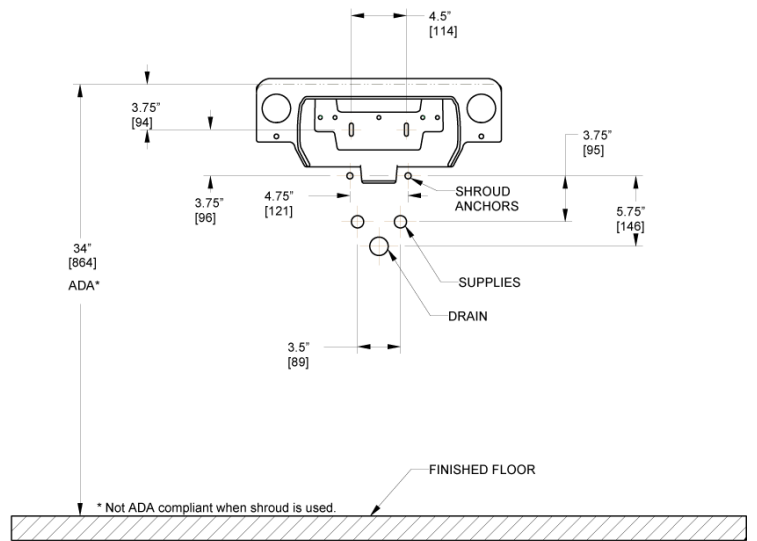

CODE NUMBER

3873876

DESCRIPTION

Vitreous China Wall-Mounted Ledgeback Lavatory with SloanTec® Glaze.

DETAILS

- Centerset: 8"
- Nominal Dimensions: 18 ¼" x 20" x 7 ¼" (464 x 508 x 184mm)

FEATURES

- White Vitreous China
- Permanent SloanTec™ hydrophobic antimicrobial glaze inhibits the growth and buildup of germs, bacteria, mold, mildew and mineral scale on the surfaces
- Wall mounted, ledgeback
- Rear overflow
- 8" (204mm) centerset
- Carrier not included
- Mounting hardware included
- 20" x 18¼" (508 mm x 463 mm)

OPTIONAL CERAMIC SHROUD

- White vitreous china
- 7¾" x 10 ½" x 9¾" (197 mm x 267 mm x 248 mm)
- Mounting hardware included
- Must be specified separately Model SS-27, code 387678

DOWNLOADS

- [Wall-Hung Ledgeback Lavatory with Optional Shroud Installation](#)
- [Additional Downloads](#)

**COMPLIANCES & CERTIFICATIONS**

(ADA Compliant, BAA Compliant, cUPC Certified, UPC Certified)

NOTES

All information contained within this document subject to change without notice.

All vitreous china dimensions shown in these drawings are nominal and not to scale. Dimensions can vary within the tolerances established in the governing ASME A112.19.2/CSA B45.1 standard. It is important to consider this when planning rough-in and plumbing layouts.

Lavatory does not meet ADA requirements when optional ceramic shroud is used.

WARRANTY

[View Warranty Information](#)

ROUGH-IN

Sloan 10500 Seymour Ave, Franklin Park, IL 60131
Phone: 800.982.5839 • Fax: 800.447.8329 • sloan.com