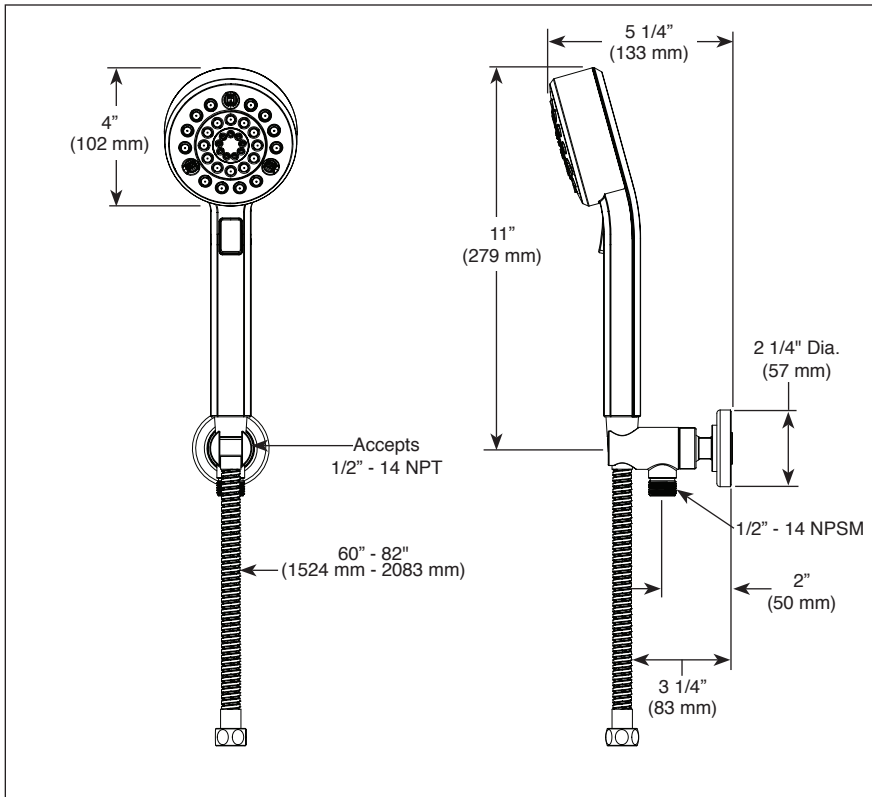

▲ Designate finish suffix

Spray Pattern

Full Body
Spray

H₂Okinetic
Technology®

Massaging
Spray

Pause

- ♦ Your Brizo Faucet hand shower incorporates a backflow protection system that has been tested to be in compliance with ASME A112.18.3. It incorporates two certified check valves in series, which operate independently and are integral, non-serviceable parts of the wand assembly.

Brizo Kitchen & Bath Company reserves the right (1) to make changes in specifications and materials, and (2) to change or discontinue models, both without notice or obligation. Dimensions are for reference only. See current full-line price book or www.brizo.com for finish options and product availability.

BSP-B-88898 Rev. C

Brizo Kitchen & Bath Company

55 E. 111th Street, Indianapolis, Indiana 46280
350 South Edgeware Road, St. Thomas, ON N5P 4L1
© 2021 Brizo Kitchen & Bath Company